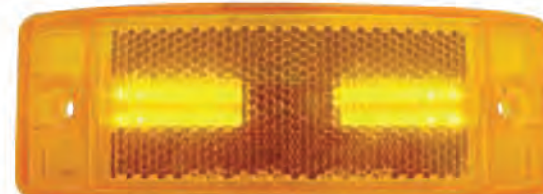

16 LED Rectangular Clearance/Marker Light

Description

- Rectangular Clearance/Marker Light with 16 LEDs
- Reflex Lens, Hard Wired with 2 Bullet Plugs
- Recommended Plug: Item # 34203/34250, **10 Year Warranty**

Item Number	LEDs	Lens	Package	Pack
38253	16 Amber	Amber	Carded	1 Pc./Card
38253B	16 Amber	Amber	Bulk	1 Pc.
38254	16 Red	Red	Carded	1 Pc./Card
38254B	16 Red	Red	Bulk	1 Pc.
38320	16 Amber	Clear	Carded	1 Pc./Card
38320B	16 Amber	Clear	Bulk	1 Pc.
38321	16 Red	Clear	Carded	1 Pc./Card
38321B	16 Red	Clear	Bulk	1 Pc.