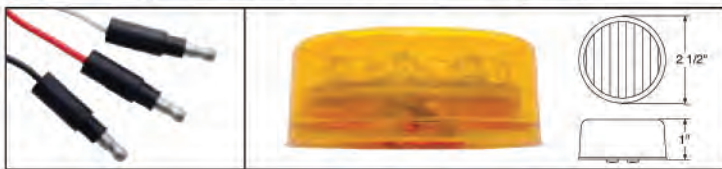

13 LED 2 1/2" Sequential Auxiliary Light - Flat

Description

- 2 1/2" Flat Flashing Auxiliary Light with 13 Super Bright LEDs
- Built in Flasher with 3 Hard Wired Bullet Plugs
- Recommended Plug: Item # 34204/34250, **2 Year Warranty**

Item Number	LEDs	Lens	Package	Pack
38407	13 Amber	Amber	Carded	1 Pc./Card
38407B	13 Amber	Amber	Bulk	1 Pc.
38408	13 Red	Red	Carded	1 Pc./Card
38408B	13 Red	Red	Bulk	1 Pc.