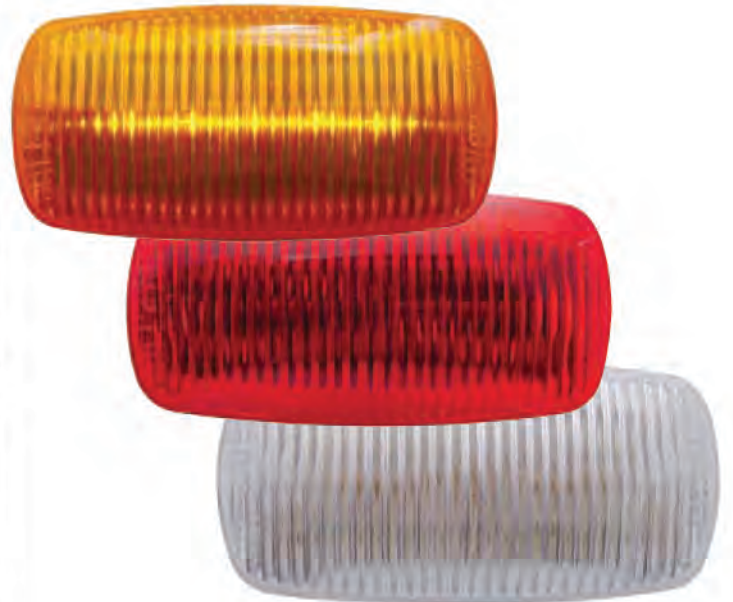

5 LED Rectangular Clearance/Marker Light

Description

- Rectangular Clearance/Marker Light with 5 LEDs
- Available with Amber, Clear, or Red "Phantom I" Lens with 2 Bullet Plugs
- Recommended Plug: Item # 34203/34250, **2 Year Warranty**

Item Number	LEDs	Lens	Package	Pack
38240	5 Amber	Amber	Carded	1 Pc./Card
38240B	5 Amber	Amber	Bulk	1 Pc.
38241	5 Red	Red	Carded	1 Pc./Card
38241B	5 Red	Red	Bulk	1 Pc.
38614	5 Amber	Clear	Carded	1 Pc./Card
38614B	5 Amber	Clear	Bulk	1 Pc.
38615	5 Red	Clear	Carded	1 Pc./Card
38615B	5 Red	Clear	Bulk	1 Pc.