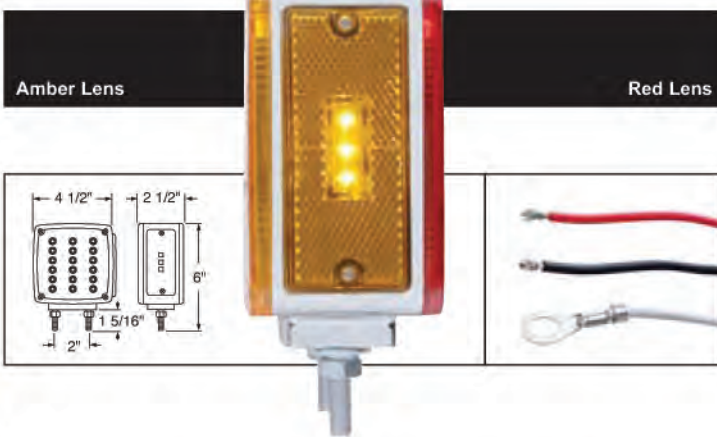

LED Square Double Face Turn Signal Light - Double Stud

Description

- Square Double Face Turn Signal with 18 Amber LEDs + 3 Amber LEDs (Side Marker) + 18 Red LEDs, **Please Specify Driver or Passenger Side**
- Heavy Duty Chrome Housing, Double Stud Mounting, Reflector Design
- 3 Wires (1 Wire with Ring Terminal), **10 Year Warranty**

Item Number	LEDs	Description	Package	Pack
39377	18+3 Amber/ 18 Red	Driver/ Color Lens	Carded	1 Pc./Card
39378	18+3 Amber/ 18 Red	Passenger/ Color Lens	Carded	1 Pc./Card
39379	18+3 Amber/ 18 Red	Driver/ Clear Lens	Carded	1 Pc./Card
39380	18+3 Amber/ 18 Red	Passenger/ Clear Lens	Carded	1 Pc./Card