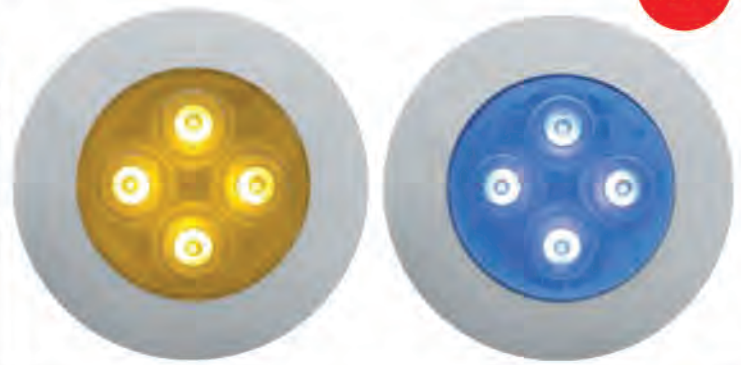

4 LED Auxiliary/Utility Light

Description

- 4 Super Bright LED Clear Lens Auxiliary Light with Chrome Plastic Bezel
- 2 Wires (Hard Wired), Mounting Holes are 2 3/16" Apart, 6 Month Warranty

Item Number	LEDs	Color	Package	Pack
38931	4	Amber	Carded	1 Pc./Card
38932	4	Blue	Carded	1 Pc./Card
38935	4	Red	Carded	1 Pc./Card
38936	4	White	Carded	1 Pc./Card