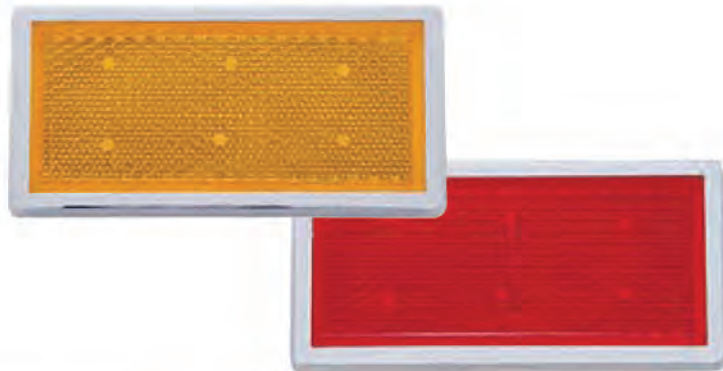

Item Number	Color	Size	Package	Pack
30703	Amber	3 1/2"x1 3/4"	Bulk	1 Pc.
30704	Red	3 1/2"x1 3/4"	Bulk	1 Pc.

**Hexagon Quick Mount Reflector w/Chrome Bezel**Description

- 5 1/2" x 2" Hexagon Quick Mount Reflector with Chrome Bezel
- Acrylic Lens
- Hermetically Sealed Acrylic Lens with Adhesive Backing