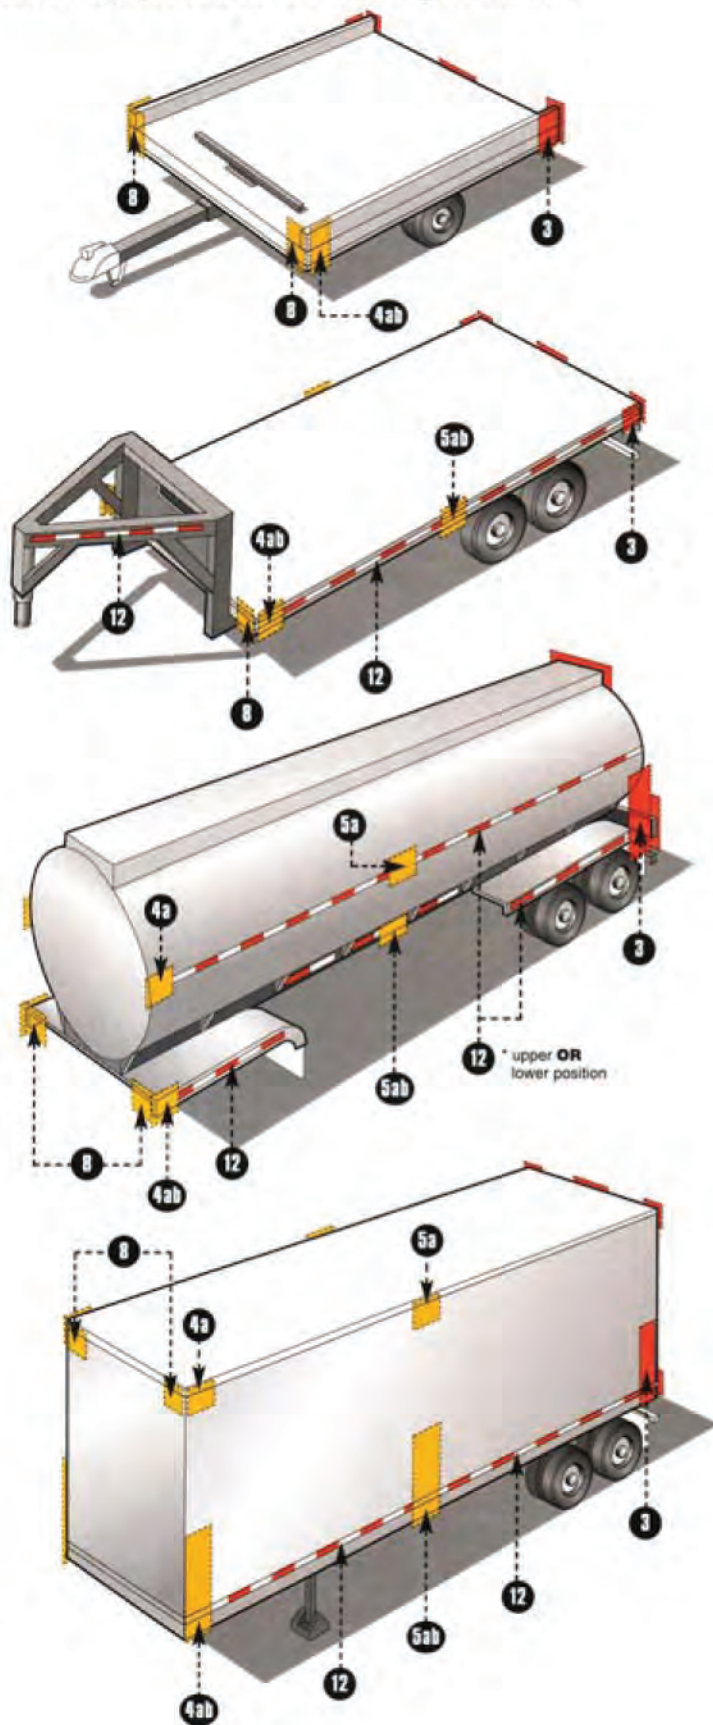

ADDITIONAL EQUIPMENT FOR TRAILERS EXCEEDING THE FOLLOWING PARAMETERS

Length 9.1m (30 ft.) or longer

DESCRIPTION				MANDATORY REQUIREMENTS			
Area	Equipment	SAE Lens Coding	Functional Purpose	Quantity	Color	Location	Height mm(in.) from the ground
5	Intermediate Side Marker Lamps	(P2 or P3)	Indicate presence of a long vehicle	Minimum 2	Yellow	Each side near center facing sideward	380 (15) minimum
	Intermediate Side Reflex Reflectors	(A)	Indicate presence of a long vehicle	Minimum 2	Yellow	Each side near center facing sideward	380-1530 (15-60)

Width 2032mm (80 in.) or wider

DESCRIPTION			MANDATORY REQUIREMENTS				
Area	Equipment	SAE Lens Coding	Functional Purpose	Quantity	Color	Location	Height
6	Rear Clearance Lamps *photometrically certified at installation angle	(P2, PC* or P3, PC2*)	Show vehicle's width MAY NOT be combined with tail lamps	Minimum 2	Red	At widest point - symmetrical on the rear or near the rear facing rearward	As high as practicable may be lower only if ID lamps are at the top
7	Rear Identification (ID) Lamps	(P2 or P3)	Indicate presence of a wide vehicle	Exactly 3	Red	On the rear - center horizontally spaced 150mm (6 in.) to 300mm (12 in.) apart facing rearward	At the top - may be lower if door header narrower than 25mm
8	Front Clearance Lamps *photometrically certified at installation angle	(P2, PC* or P3, PC2*)	Show vehicle's width	Minimum 2	Yellow	At widest point - symmetrical on the front or near the front facing forward	As high as practicable

Width 2032mm (80 in.) or wider AND GVWR 4536 kg (10,000 lb.) or more

DESCRIPTION		MANDATORY REQUIREMENTS					
Area	Conspicuity Treatment	DOT Coding	Quantity	Color	Location	Height	Options
9	Rear Upper Body Markings	DOT-C DOT-C2 DOT-C3 DOT-C4	Exactly 2 pairs of 300mm long strips	White	On the rear upper corners facing rearward	At the top	Reflex reflectors may not be required if they are replaced in their required location with conspicuity treatment. Optional in Canada: Rear lower body and side conspicuity treatment may also be solid white, solid yellow, or white and yellow.
10	Bumper Bar Marking		Continuous	Red/White	On the rear bumper bar's horizontal element full width - facing rearward	No requirement	
11	Rear Lower Body Marking		Continuous	Red/White (see options)	On the rear full width of the vehicle facing rearward	As horizontal as practicable and as close as practicable to the range of 375 to 1525mm from the ground	
12	Side Marking		(see location)	Red/White (see options)	Each side - facing sideward continuous, or evenly spaced over minimum of 50% of length starts and ends as close to the front and rear of the vehicle as practicable	As horizontal as practicable and as close as practicable to the range of 375 to 1525mm from the ground	

NOTE: The edge of red conspicuity tape shall not be closer than 75 mm to the edge of any amber lamp and the edge of white conspicuity tape shall not be closer than 75 mm to the edge of any lamp

Trailer Equipment Location Requirements