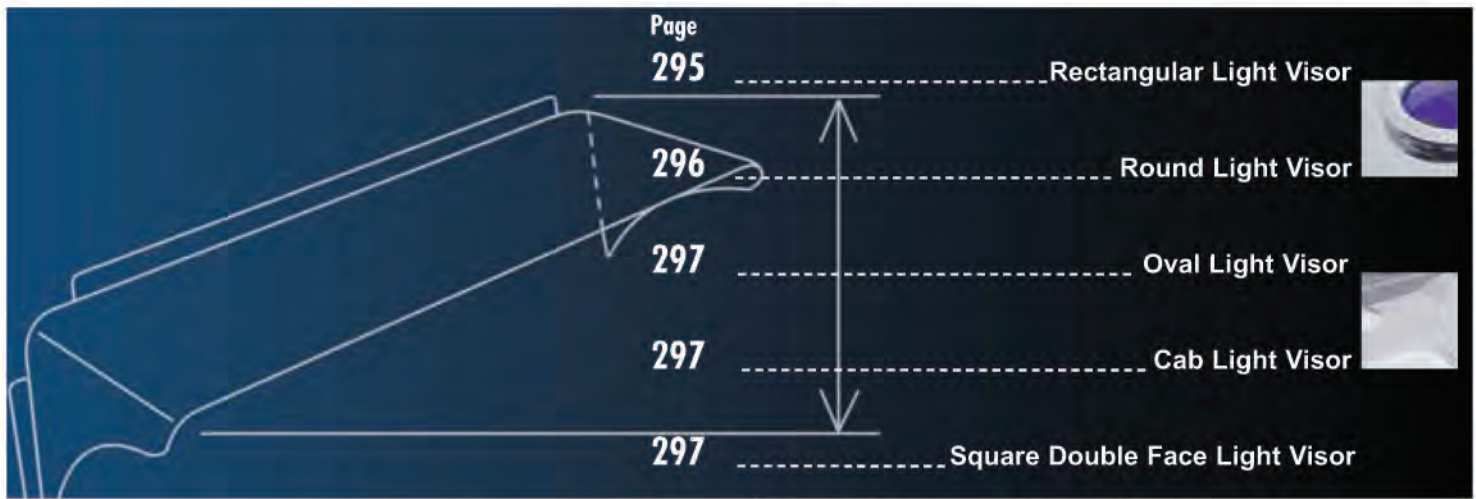

165 mm Rectangular Headlight Visor

Description

- Stainless Steel Visor for 165 mm x 100 mm (6" x 4") Rectangular HeadLight
- Fits Dual Rectangular Headlight Systems
- Available in Flat or Curved Style with or without Louvers

Item Number	Style	Louvers	Package	Pack
10470	Curved	No	Bulk	1 Pc.
10529	Curved	Yes	Bulk	1 Pc.
10469	Flat	No	Bulk	1 Pc.
10528	Flat	Yes	Bulk	1 Pc.

200 mm Rectangular Headlight Visor

Description

- Stainless Steel Visor for 200 mm x 140 mm (8" x 6") Rectangular Light
- Fits Single Rectangular Headlight Systems
- Available with or without Rib on Visor

Item Number	Description	Package	Pack
10471	Smooth Visor	Carded	1 Pc./Card
10473	Ribbed Visor	Bulk	1 Pc.

14 3/4" Rectangular Headlight Visor

Description

- 14 3/4" Long Stainless Steel Visor Designed for Dual Rectangular Headlights
- Available with or without Louvers

Item Number	Description	Package	Pack
10460	No Louvers	Bulk	1 Pc.
10502	Louvers	Bulk	1 Pc.