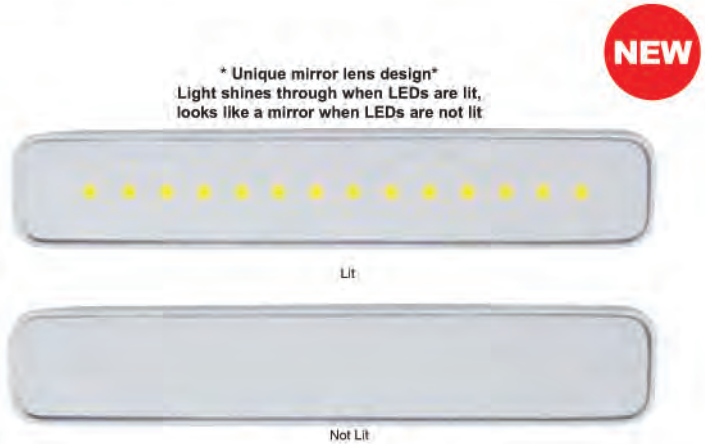

14 LED Mirror Light (6 1/8" L x 1 1/8" W x 1/4" H)

Description

- 14 Super Bright LED, Chrome Plastic Housing, Mirror Lens, 2 Wires
- Looks Great Anywhere, 2 Wires (Hard Wired), 6 Month Warranty

Item Number	LEDs	Color	Package	Pack
38872	14	Amber	Carded	1 Pc./Card
38873	14	Blue	Carded	1 Pc./Card
38874	14	Green	Carded	1 Pc./Card
38876	14	Red	Carded	1 Pc./Card
38877	14	White	Carded	1 Pc./Card