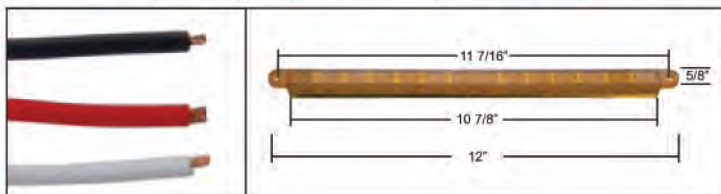

14 LED 12" S/T/T & P/T/C Light Bar

Description

- 14 LED 12" S/T/T & P/T/C Light Bar
- Available in Red or Amber LEDs with Colored or Clear Lens
- 3 Wires, Approximate Size: 12" L x 5/8" W
- Mounting Holes Approximately 11 7/16" Apart, **10 Year Warranty**

Item Number	LEDs	Lens	Package	Pack
38946B	14 Amber	Amber	Bulk	1 Pc.
38947B	14 Red	Red	Bulk	1 Pc.
38948B	14 Amber	Clear	Bulk	1 Pc.
38949B	14 Red	Clear	Bulk	1 Pc.