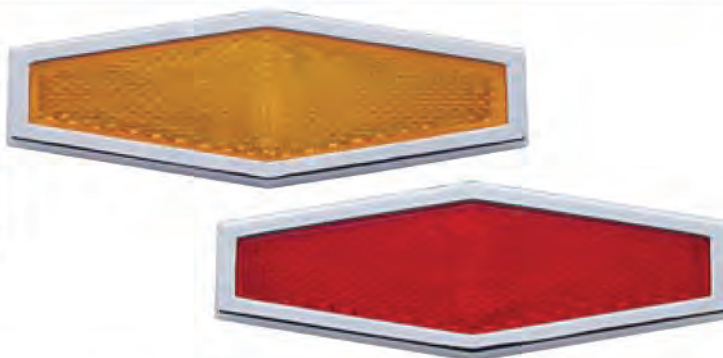

Hexagon Quick Mount Reflector w/Chrome Bezel

Description

- 5 1/2" x 2" Hexagon Quick Mount Reflector with Chrome Bezel
- Acrylic Lens
- Hermetically Sealed Acrylic Lens with Adhesive Backing

Item Number	Color	Size	Package	Pack
30705	Amber	5 1/2" x 2"	Bulk	1 Pc.
30706	Red	5 1/2" x 2"	Bulk	1 Pc.