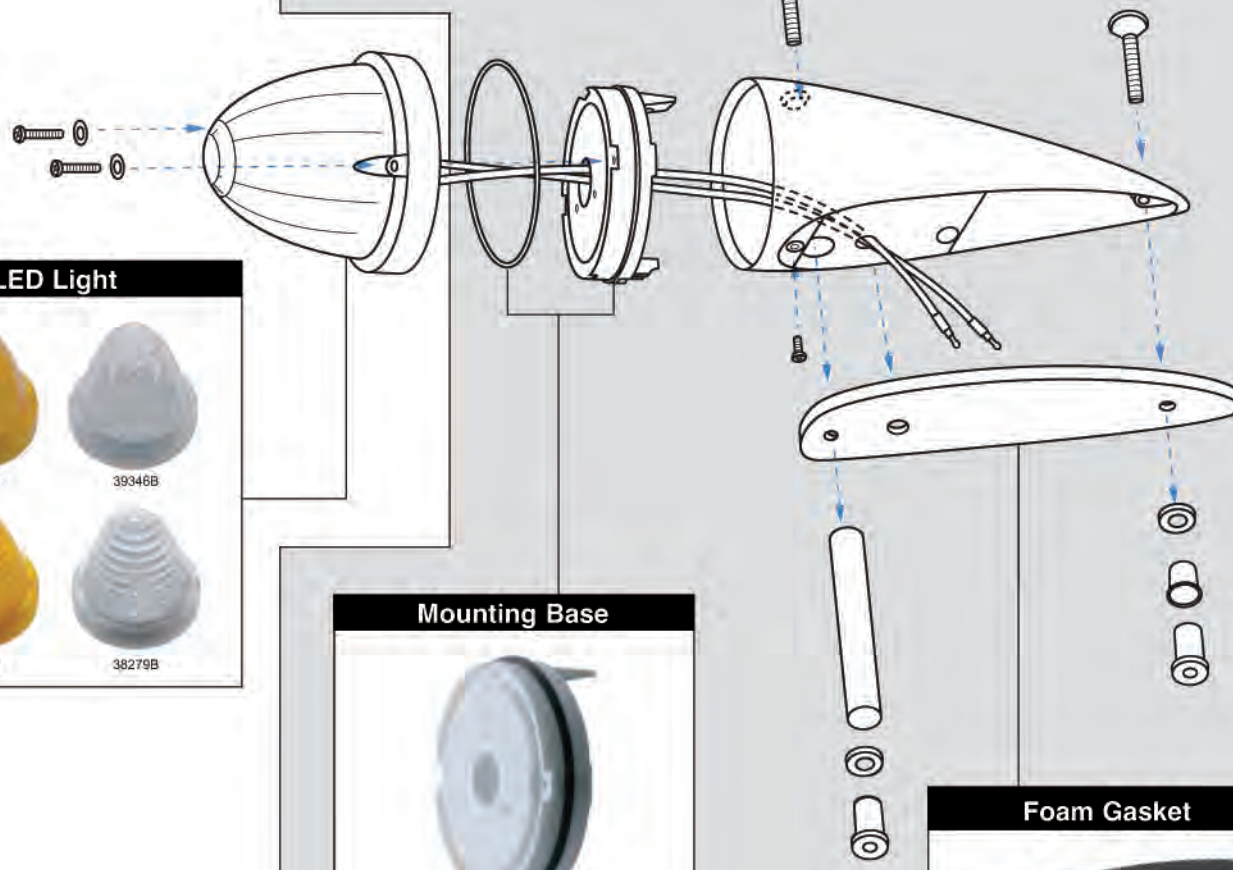

Item # 30615 Includes
30615-1, 30615-2,
30615-3 & 30615-4

Mounting Screws Set

- Cab Mounting Screw
- Light Mounting Screw
- Mounting Base Screw

30615-3

Chrome Housings

30615-1

LED Light

- 39345B
- 39346B
- 38278B
- 38279B

Mounting Base

30615-2

Plastic Mounting Plate Includes
Rubber O Ring

Foam Gasket

30615-4