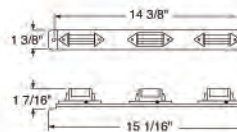

Mini Light Bar

Description

- Identification Bar Light for over 80° Applications
- Designed for Installation with Minimal Space Requirement
- Steel Bar is Powder Coated in White Finish with Three Lights
- Mounts on 14 3/8" Centers
- Grounds through Mounting Screw
- Pre-Wired Light Bar for Easy Installation

Item Number	Description	Package	Pack
31076	Amber	Bulk	1 Pc.
31077	Red	Bulk	1 Pc.