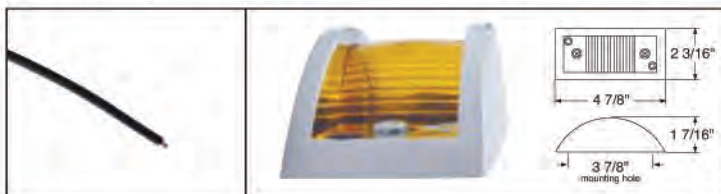

Narrow-Rail Clearance/Marker Light

Description

- Chrome Plastic Housing and High Guard Narrow Rail Light
- Flat Back Design Eliminates the Need for Socket Holes
- Single Wire, Self Grounding

Item Number	Description	Package	Pack
36020	Amber	Bulk	1 Pc.
36021	Red	Bulk	1 Pc.