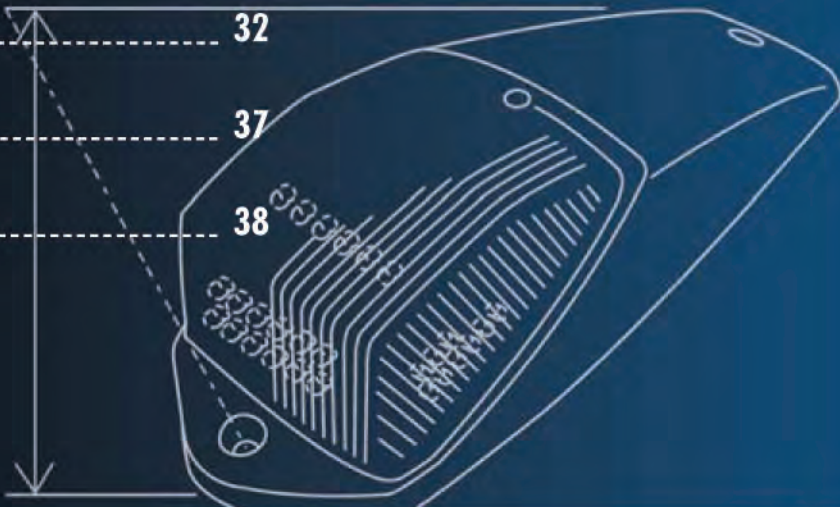

LED Square Cab Light ..... 30

LED Round Cab Light ..... 32

LED Rectangular Cab Light ..... 37

LED Pick-Up/SUV Cab Light ..... 38

**17 LED Cab Light - Reflector**

**Description**

- 17 LED Square Cab Light with Reflector
- Available with Amber or Clear Lens
- Fully Sealed, Fits Existing Light Housing
- 2 Wires (Hard Wired), **10 Year Warranty**