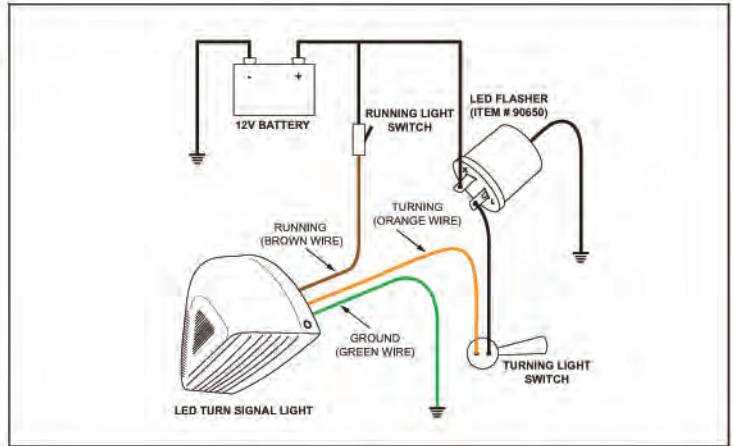

12V Electrical Flasher

Description

- 12 Volt Electrical Flasher
- Heavy Duty Input Lead Must be Fused
- Max 25 AMPs, 10 Lamps Power

Item Number	Description	Package	Pack
40006	12V Electrical Flasher	Bulk	1 Pc.
90650	LED Flasher	Carded	1 Pc./Card