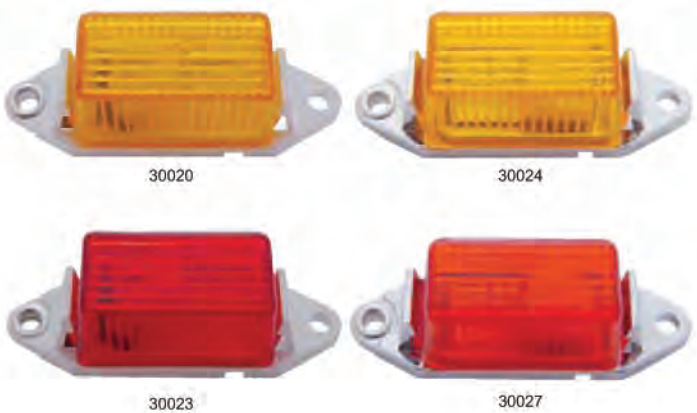

Rectangular Clearance/Marker Light

Description

- Snap Seal Rectangular Clearance/Marker Light
- Single Wire, Self Grounding

Item Number	Base	Lens Color	Package	Pack
30024	Chrome	Amber	Bulk	1 Pc.
30027	Chrome	Red	Bulk	1 Pc.
30020	White	Amber	Bulk	1 Pc.
30023	White	Red	Bulk	1 Pc.