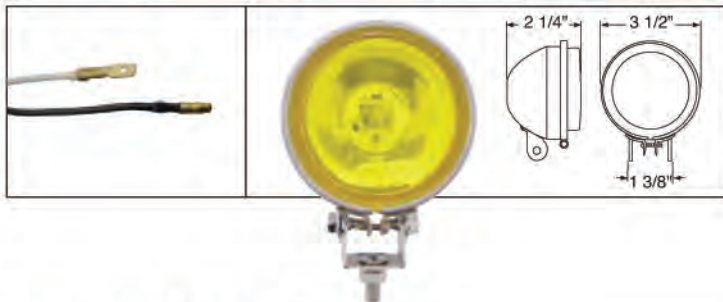

Fog Light

Description

- 3 1/2" Round Fog Light with Chrome Housing
- Replaceable H3 12V 55W Halogen Bulb
- Glass Lens Available in 5 Different Colors

Item Number	Description	Package	Pack
30600	Amber	Boxed	1 Pc./Box
30603	Clear	Boxed	1 Pc./Box
30604	Blue	Boxed	1 Pc./Box
30605	Green	Boxed	1 Pc./Box
30606	Red	Boxed	1 Pc./Box