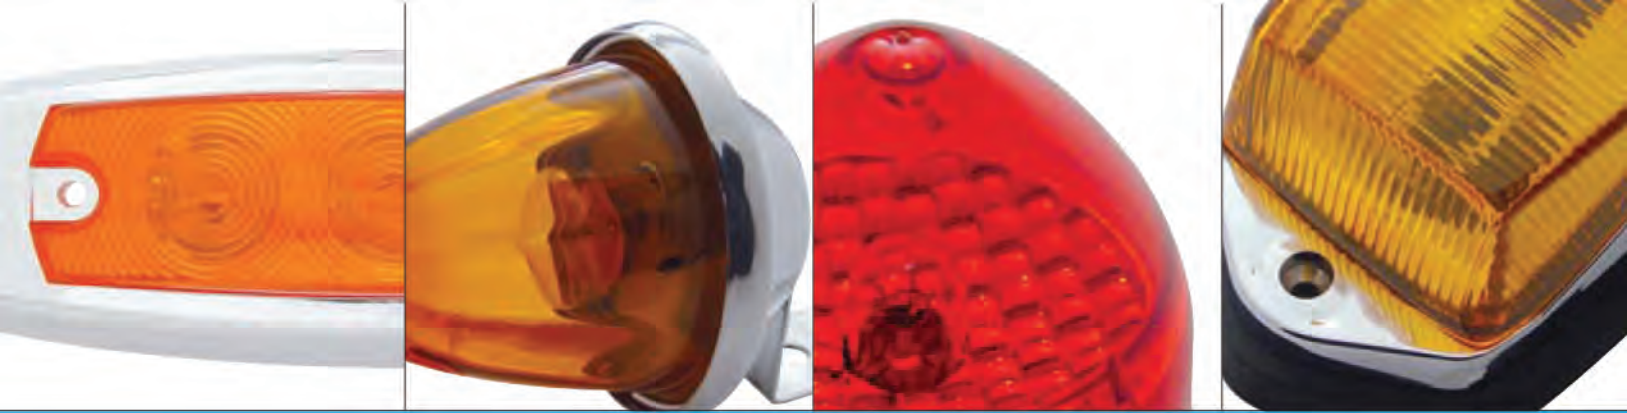

Incandescent Clearance/Marker Light

Round Marker Light

Page

2" Incandescent Clearance/Marker Light	190
2 1/2" Incandescent Clearance/Marker Light	192

Rectangular Marker Light

Page

Tiger Eye Clearance/Marker Light	194
"Phantom I" Clearance/Marker Light	195
Rectangular Clearance/Marker Light	196
Narrow Rail Clearance/Marker Light	200

Identification Bar Light

Page

Identification Light Bar	201

Glass Marker Light

Page

Glass Marker Light	202
Glass Marker Light Lens	204