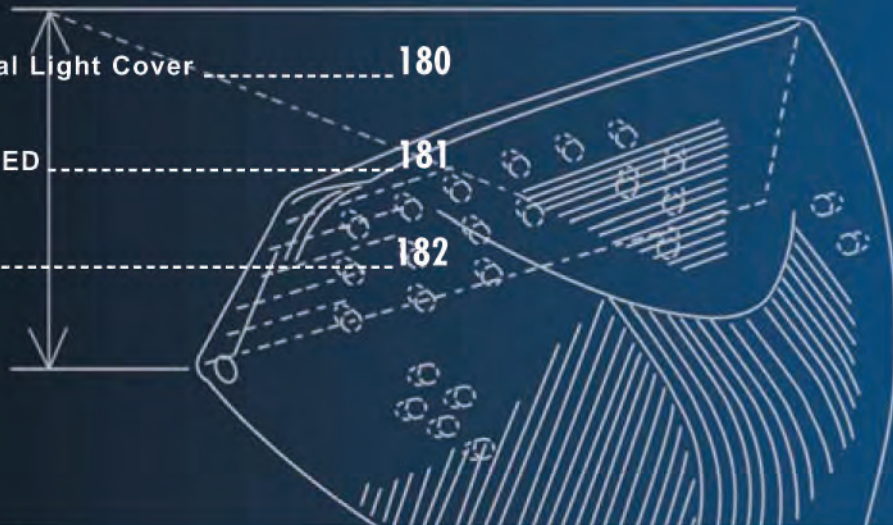

LED Peterbilt Turn Signal Light Cover ..... 180

Turn Signal Light with LED ..... 181

Turn Signal Cover ..... 182

**37 LED Turn Signal Light - Chrome Base**

Description

- 37 Amber LED Front Turn Signal Light for Peterbilt with Chrome Base
- 19 LEDs on the Front, 6 LEDs on the Side and 12 LEDs around the Back
- Available in Amber or Clear Lens, **10 Year Warranty**
- **Warning: Clear Lens for Off-Road and Show Use Only**