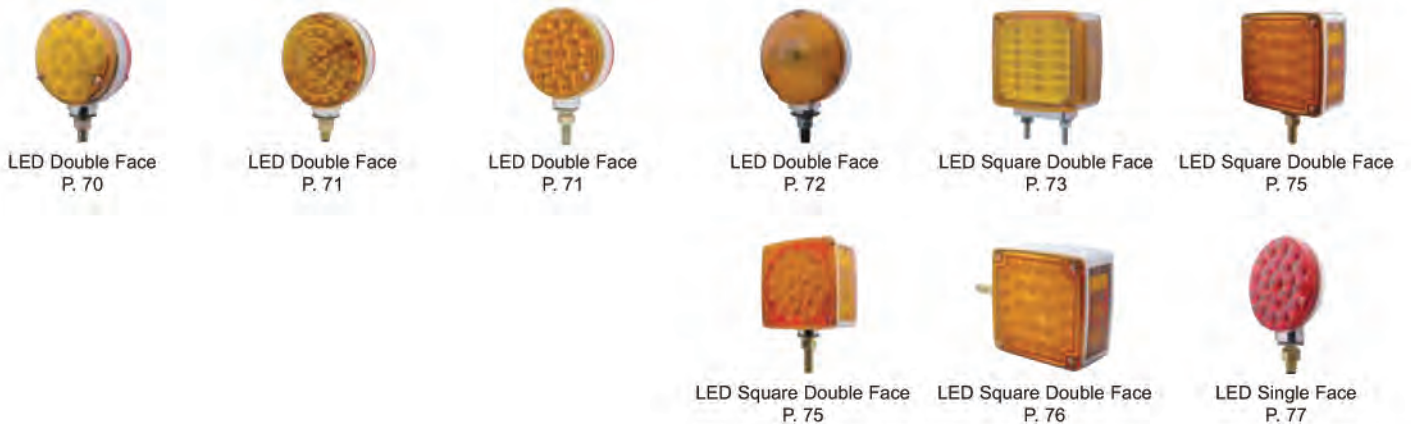

LED Universal  
P. 65

LED Turn Signal Light

37 LED Turn Signal  
P. 66

31 LED Turn Signal  
P. 67

19 LED Freightliner  
P. 69

18 LED Freightliner  
P. 69

15 LED Freightliner  
P. 69

Stud Mounted LED Turn Signal Light