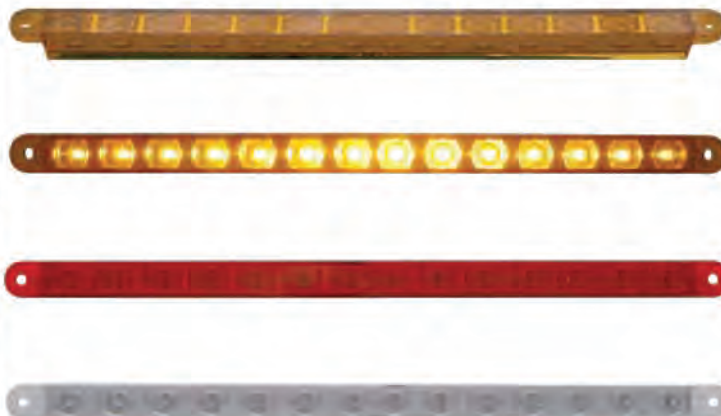

10 LED 9" S/T/T & P/T/C Light Bar - Chrome Bezel

Description

- 10 LED 9" Light Bar with Chrome Plastic Bezel
- Available in Red or Amber LEDs with Colored or Clear Lens
- Stainless Steel Mounting Hardware Included
- Mounting Screws Can Be Move to Accommodate Mounting Distance from 4 1/2" - 7 3/8" Apart, **10 Year Limited Warranty***

Item Number	LEDs	Lens	Package	Pack
39306	10 Amber	Amber	Carded	1 Pc./Card
39307	10 Red	Red	Carded	1 Pc./Card
39308	10 Amber	Clear	Carded	1 Pc./Card
39309	10 Red	Clear	Carded	1 Pc./Card

NEW

10 LED 9" S/T/T & P/T/C Light Bar - Flush Mount

Description

- 10 LED 9" S/T/T & P/T/C Light Bar
- Available in Red or Amber LEDs with Colored or Clear Lens
- 3 Wires, Approximate Size: 9" L x 5/8" W
- Mounting Holes Approximately 8 1/2" Apart, **10 Year Warranty**

Item Number	LEDs	Lens	Package	Pack
38942B	10 Amber	Amber	Bulk	1 Pc.
38943B	10 Red	Red	Bulk	1 Pc.
38944B	10 Amber	Clear	Bulk	1 Pc.
38945B	10 Red	Clear	Bulk	1 Pc.

NEW

14 LED 12" S/T/T & P/T/C Light Bar

Description

- 14 LED 12" S/T/T & P/T/C Light Bar
- Available in Red or Amber LEDs with Colored or Clear Lens
- 3 Wires, Approximate Size: 12" L x 5/8" W
- Mounting Holes Approximately 11 7/16" Apart, **10 Year Warranty**

Item Number	LEDs	Lens	Package	Pack
38946B	14 Amber	Amber	Bulk	1 Pc.
38947B	14 Red	Red	Bulk	1 Pc.
38948B	14 Amber	Clear	Bulk	1 Pc.
38949B	14 Red	Clear	Bulk	1 Pc.

NEW