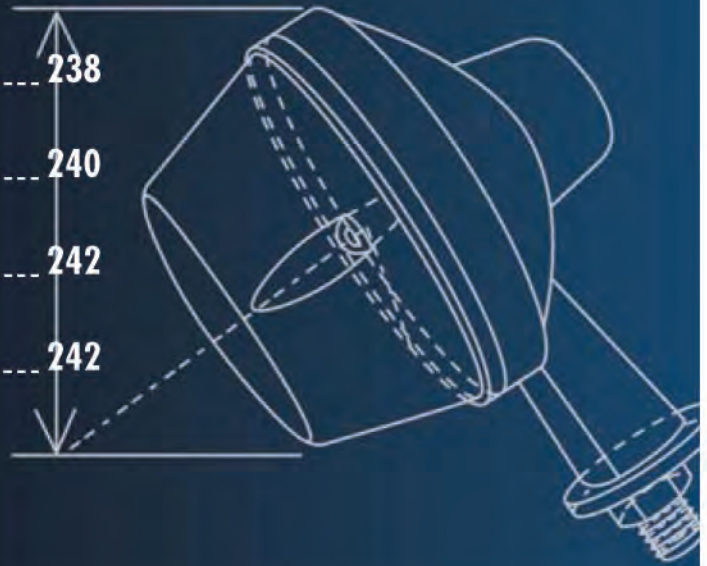

Page

Crystal Honda Light 236

Honda Light Kit 238

Glass Lens Honda Light Kit 240

3" Double Face Pedestal Light 242

3" Single Face Pedestal Light 242