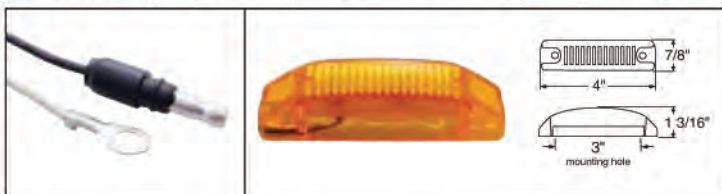

6 LED Clearance/Marker Light - Streamline Design

Description

- 6 LED Streamline Design Clearance/Marker Light
- Hard Wired (1 Wire with .180 Bullet Plug and 1 Wire with Ring Terminal)
- Recommended Plug: Item # 34250, **10 Year Warranty**

Item Number	LEDs	Lens	Package	Pack
38165	6 Amber	Amber	Carded	1 Pc./Card
38165B	6 Amber	Amber	Bulk	1 Pc.
38166	6 Red	Red	Carded	1 Pc./Card
38166B	6 Red	Red	Bulk	1 Pc.
38632	6 Amber	Clear	Carded	1 Pc./Card
38632B	6 Amber	Clear	Bulk	1 Pc.
38633	6 Red	Clear	Carded	1 Pc./Card
38633B	6 Red	Clear	Bulk	1 Pc.