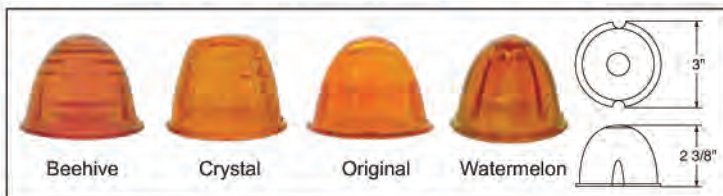

Glass Marker Light Lens - Large

Description

- Glass Lens for Large Glass Marker Lights
- Available in 4 Different Styles (Beehive, Crystal, Original and Watermelon) and 7 Different Colors

Item Number	Style	Color	Package	Pack
30301	Original	Amber	Bulk	1 Pc.
30300	Original	Amber Chrome	Bulk	1 Pc.
30521	Original	Amber Dark	Bulk	1 Pc.
30302	Original	Blue	Bulk	1 Pc.
30306	Original	Clear	Bulk	1 Pc.
30524	Original	Green	Bulk	1 Pc.
30307	Original	Purple	Bulk	1 Pc.
30303	Original	Red	Bulk	1 Pc.
30309	Beehive	Amber	Bulk	1 Pc.
30310	Beehive	Amber Chrome	Bulk	1 Pc.
30522	Beehive	Amber Dark	Bulk	1 Pc.
30525	Beehive	Clear	Bulk	1 Pc.
30550	Crystal	Amber	Bulk	1 Pc.
30551	Crystal	Amber Dark	Bulk	1 Pc.
30552	Crystal	Clear	Bulk	1 Pc.
30312	Watermelon	Amber	Bulk	1 Pc.
30523	Watermelon	Amber Dark	Bulk	1 Pc.
30520	Watermelon	Clear	Bulk	1 Pc.
30323	Watermelon	Purple	Bulk	1 Pc.
30314	Watermelon	Red	Bulk	1 Pc.