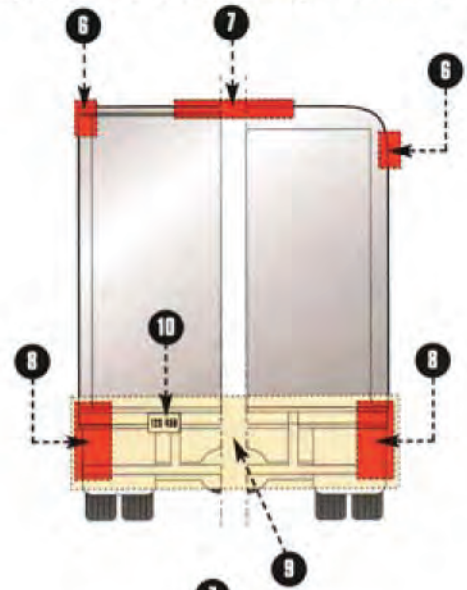

**ADDITIONAL EQUIPMENT FOR SPECIFIC VEHICLES
VEHICLES 9.1m (30 ft.) LONG OR LONGER**

DESCRIPTION				MANDATORY REQUIREMENTS			
Area	Equipment	SAE Lens Coding	Functional Purpose	Quantity	Color	Location	Height mm(in.) from the ground
12	a Intermediate Side Marker Lamps	(P2 or P3)	Indicate presence of a long vehicle	Minimum 2	Yellow	Each side near center	380 (15) minimum
	b Intermediate Side Reflex Reflectors	(A)	Indicate presence of a long vehicle	Minimum 2	Yellow	Each side near center facing sideward	380-1530 (15-60)

Truck Tractors

DESCRIPTION			MANDATORY REQUIREMENTS				
Area	Conspicuity Treatment	DOT Coding	Quantity	Color	Location	Height	Options
13	Rear Upper Body Markings	DOT-C DOT-C2 DOT-C3 DOT-C4	Exactly 2 pairs of 300mm long strips	White	Rear upper corners of cab facing rearward	As high as practicable excluding fairings	
14	Rear Marking		Exactly 2 sections of min. 600mm each	Red/ White	Rear - facing rearward - on fenders, on mud flap brackets, or within 300mm below the top of mud flaps	As horizontal as practicable and not higher than 1525mm from the ground	If mud flaps not used - on the cab or frame mounted brackets

NOTE: The edge of red conspicuity tape shall not be closer than 75 mm to the edge of any amber lamp and the edge of white conspicuity tape shall not be closer than 75 mm to the edge of any lamp

Truck, Bus, MPV Equipment Location Requirements