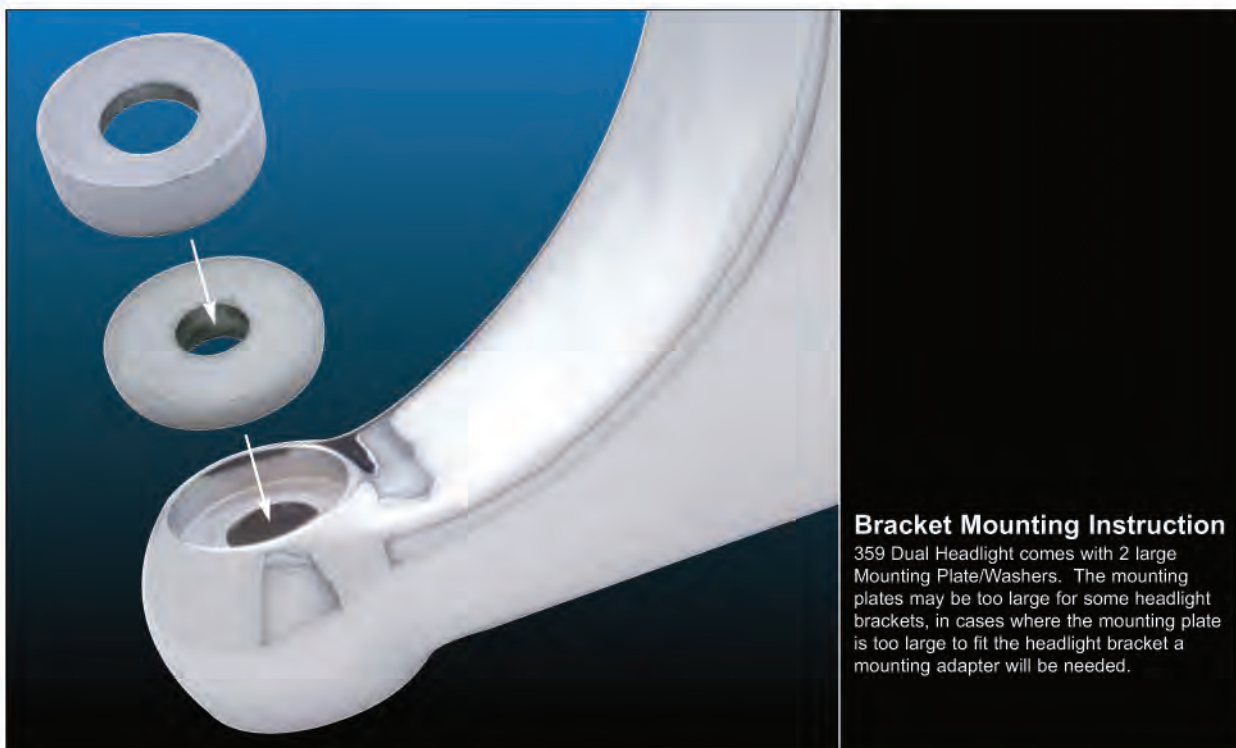

Headlight Mounting Plate

Description

- Replacement Headlight Mounting Plate
- Mounting Plate May be required on some 359 Style Headlight Installations
- Available in Set of 2 Pieces

Item Number	Description	Package	Pack
30369-2	Mounting Plate	Set	2 Pcs.