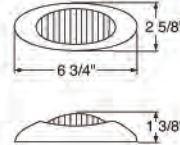

12 LED "Phantom I" Clearance/Marker Light

Description

- "Phantom I" Clearance/Marker Light with 12 LEDs & Chrome Plastic Bezel
- Hard Wired with Two .180 Bullet Plugs, **US Patent: D511220**
- Recommended Plug: Item # 34203/34250, **10 Year Limited Warranty***

Item Number	LEDs	Lens	Package	Pack
38230	12 Amber	Amber	Carded	1 Pc./Card
38230B	12 Amber	Amber	Bulk	1 Pc.
38231	12 Red	Red	Carded	1 Pc./Card
38231B	12 Red	Red	Bulk	1 Pc.
38234	12 Amber	Clear	Carded	1 Pc./Card
38234B	12 Amber	Clear	Bulk	1 Pc.
38235	12 Red	Clear	Carded	1 Pc./Card
38235B	12 Red	Clear	Bulk	1 Pc.

5 LED "Phantom I" Clearance/Marker Light

Description

- "Phantom I" Clearance/Marker Light with 5 LEDs & Chrome Plastic Bezel
- Hard Wired with Two .180 Bullet Plugs, **US Patent: D511220**
- Recommended Plug: Item # 34203/34250, **10 Year Limited Warranty***

Item Number	LEDs	Lens	Package	Pack
38227	5 Amber	Amber	Carded	1 Pc./Card
38227B	5 Amber	Amber	Bulk	1 Pc.
38228	5 Red	Red	Carded	1 Pc./Card
38228B	5 Red	Red	Bulk	1 Pc.
38232	5 Amber	Clear	Carded	1 Pc./Card
38232B	5 Amber	Clear	Bulk	1 Pc.
38233	5 Red	Clear	Carded	1 Pc./Card
38233B	5 Red	Clear	Bulk	1 Pc.