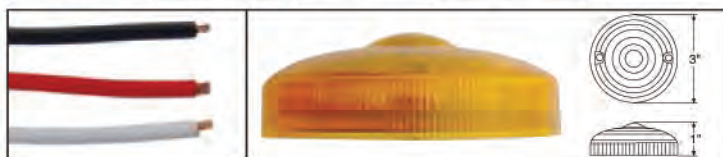

15 LED 3" Dual Function Single Face Light - Light Only

Description

- Dual Function/Brightness Single Face 15 LED Light, Light Only
- Available with Colored or Clear Lens, For Auxiliary/Utility Light Applications
- 3 Wires (Hard Wired), **10 Year Warranty**

Item Number	LEDs	Lens	Function	Pack
39428B	15 Amber	Amber	Dual	1 Pc.
39429B	15 Red	Red	Dual	1 Pc.
39430B	15 Amber	Clear	Dual	1 Pc.
39431B	15 Red	Clear	Dual	1 Pc.