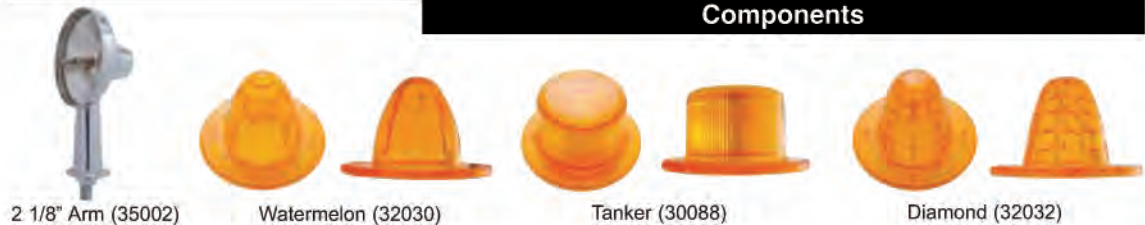

Components