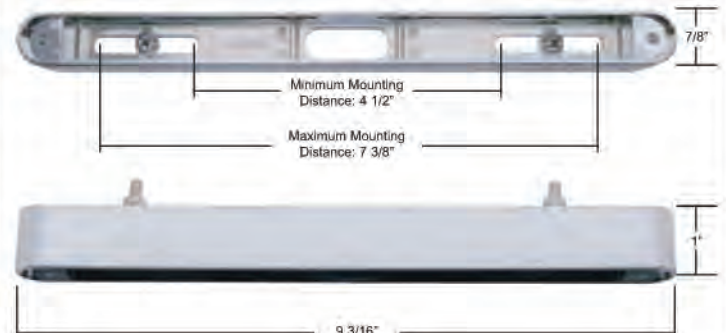

10 LED 9" Light Bar Bezel

Description

- Chrome Plastic 10 LED 9" Light Bar Bezel
- Fits United Pacific LED Lights (Item # 38942, 38943, 38944, 38945)
- For Flush Mount on Any Flat Surface
- Stainless Steel Mounting Screws, Can be move to Accommodate Mounting Distance from 4 1/2" - 7 3/8" Apart

Item Number	Description	Package	Pack
30932B	10 LED Light Bar Bezel Only	Bulk	1 Pc.