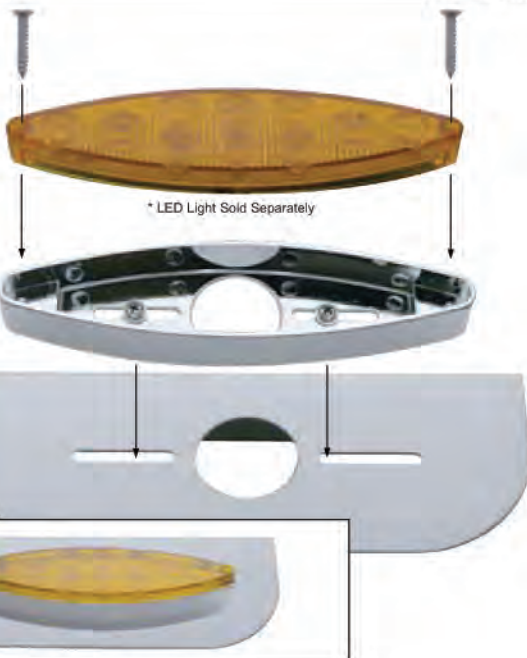

* LED Light Sold Separately

* Light Bracket Sold Separately

* 2 or 10 year warranty extends to LED light only, chrome bezels are covered by a 6 month warranty.

© 2008 United Pacific Industries, Carson, CA, All Rights Reserved