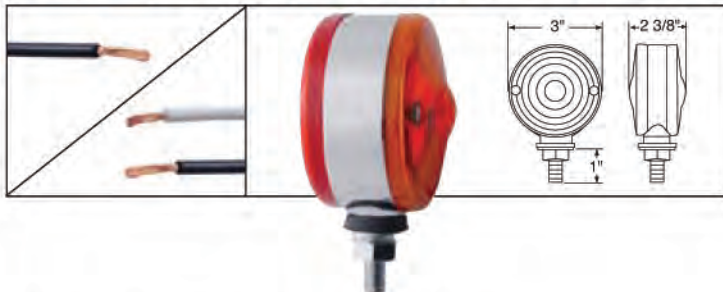

3" Double Face Light

Description

- 3" Double Face Light with Chrome Heavy Duty Zinc Die Cast or Chrome Light Duty Steel Housing
- Available with Single or Double Contact Bulb

Item Number	Housing	Contact	Package	Pack
30568	Heavy Duty	Double	Carded	1 Pc./Card
30567	Heavy Duty	Single	Carded	1 Pc./Card
30571	Light Duty	Double	Carded	1 Pc./Card
30572	Light Duty	Single	Carded	1 Pc./Card