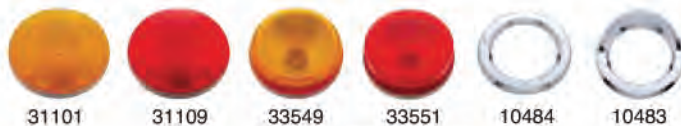

Stainless Steel 4" Single Face Light

Description

- 4" Stainless Steel Single Face Light
- Available with Crystal or Regular Incandescent 4" Light
- Available with or without Chrome Plastic Bezel
- 2 Wires (Hard Wired)

Item Number	Light	Light Style	Lens Style	Lens	Bezel	Visor
33300	31101	Regular	Flat	Amber	No	-
33301	31101	Regular	Flat	Amber	10484B x 1	No
33302	31101	Regular	Flat	Amber	10483B x 1	Yes
33303	31109	Regular	Flat	Red	No	-
33304	31109	Regular	Flat	Red	10484B x 1	No
33305	31109	Regular	Flat	Red	10483B x 1	Yes
33306	33549B	Crystal	Flat	Amber	No	-
33307	33549B	Crystal	Flat	Amber	10484B x 1	No
33308	33549B	Crystal	Flat	Amber	10483B x 1	Yes
33309	33551B	Crystal	Flat	Red	No	-
33310	33551B	Crystal	Flat	Red	10484B x 1	No
33311	33551B	Crystal	Flat	Red	10483B x 1	Yes