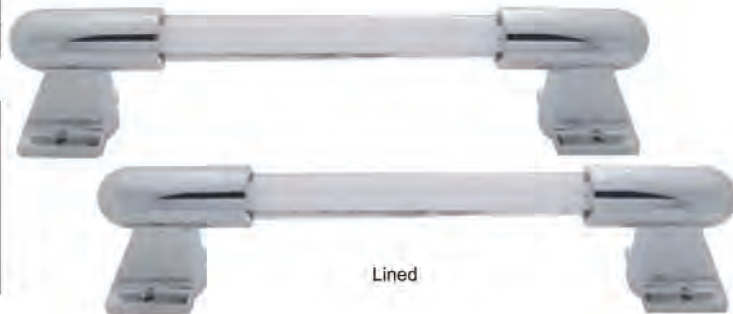

### Illuminated Grab Handle

Description

- Illuminated Grab Handle with 194 Bulb at Each End
- Mounting Hardware Included, 7/8" Dia. Rod
- Available in 3 Different Styles and 6 Different Colors

Item Number	Rod Style	Color	Package	Pack
30881	Clear	Amber	Carded	2 Pcs./Card
30882	Clear	Blue	Carded	2 Pcs./Card
30886	Clear	Clear	Carded	2 Pcs./Card
30883	Clear	Green	Carded	2 Pcs./Card
30884	Clear	Purple	Carded	2 Pcs./Card
30885	Clear	Red	Carded	2 Pcs./Card
30875	Lined	Amber	Carded	2 Pcs./Card
30876	Lined	Blue	Carded	2 Pcs./Card
30880	Lined	Clear	Carded	2 Pcs./Card
30877	Lined	Green	Carded	2 Pcs./Card
30878	Lined	Purple	Carded	2 Pcs./Card
30879	Lined	Red	Carded	2 Pcs./Card
30869	Twist	Amber	Carded	2 Pcs./Card
30870	Twist	Blue	Carded	2 Pcs./Card
30874	Twist	Clear	Carded	2 Pcs./Card
30871	Twist	Green	Carded	2 Pcs./Card
30872	Twist	Purple	Carded	2 Pcs./Card
30873	Twist	Red	Carded	2 Pcs./Card