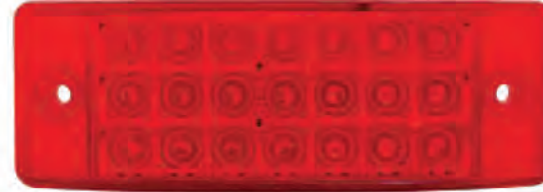

21 LED Rectangular Clearance/Marker Light - Reflector

Description

- Rectangular Clearance/Marker Light with 21 LEDs
- Unique Reflector Design, Hard Wired with 2 Bullet Plugs
- Recommended Plug: Item # 34203/34250, **2 Year Warranty**

Item Number	LEDs	Lens	Package	Pack
38256	21 Amber	Amber	Carded	1 Pc./Card
38256B	21 Amber	Amber	Bulk	1 Pc.
38257	21 Red	Red	Carded	1 Pc./Card
38257B	21 Red	Red	Bulk	1 Pc.
38296	21 Amber	Clear	Carded	1 Pc./Card
38296B	21 Amber	Clear	Bulk	1 Pc.
38297	21 Red	Clear	Carded	1 Pc./Card
38297B	21 Red	Clear	Bulk	1 Pc.