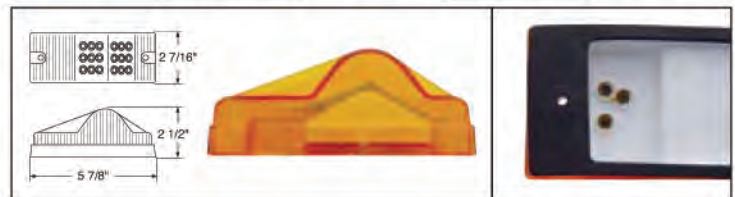

**Also for Freightliner****NEW****15 LED Clearance/Marker Light**Description

- 15 LED Freightliner Teardrop Sleeper Clearance/Marker Light
- Available in Amber or Clear Lens, 3 Wires (1 Wire with Ring Terminal)
- Please Note: This Light Only Meets DOT/SAE P2 Requirements, For Clearance/Marker Use Only
- **10 Year Warranty**