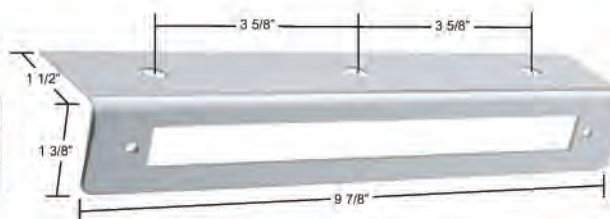

9" Strip Light Bracket

Description

- Stainless Steel Light Bracket for 9" LED Strip Light
- Available with 1 Light Cutout or 2 Light Cutouts

Item Number	Material	Light Cutout	Package	Pack
20760B	Stainless	1	Bulk	1 Pc.
20765B	Stainless	2	Bulk	1 Pc.