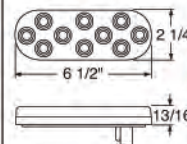

10 LED Oval S/T/T Light

Description

- 10 LED Oval S/T/T Light
- Available with Red or Clear Lens, 3 Pin Terminal
- Recommended Plug: Item # 34238/34236, **10 Year Warranty**

Item Number	LEDs	Lens	Package	Pack
38743	10 Red	Red	Carded	1 Pc./Card
38743B	10 Red	Red	Bulk	1 Pc.
38745	10 Red	Clear	Carded	1 Pc./Card
38745B	10 Red	Clear	Bulk	1 Pc.