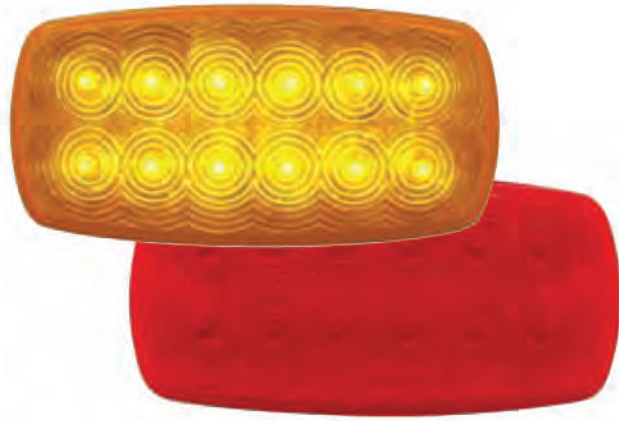

12 LED Rectangular Clearance/Marker Light

Description

- Rectangular Clearance/Marker Light with 12 LEDs
- Available in Amber or Red Lens with 2 Hard Wired .180 Bullet Plugs
- Recommended Plug: Item # 34203/34250, **2 Year Warranty**

Item Number	LEDs	Lens	Package	Pack
38181	12 Amber	Amber	Carded	1 Pc./Card
38181B	12 Amber	Amber	Bulk	1 Pc.
38182	12 Red	Red	Carded	1 Pc./Card
38182B	12 Red	Red	Bulk	1 Pc.