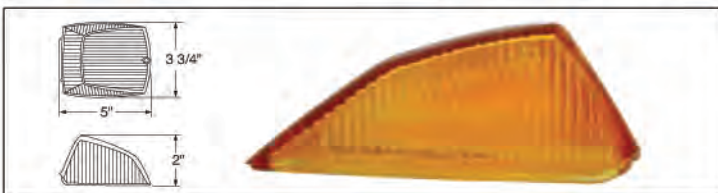

Glass Rectangular Cab Light Lens

Description

- Glass Lens for Rectangular Cab Lights
- Available in Amber or Chrome Amber

Item Number	Description	Package	Pack
30320	Chrome Amber Glass	Bulk	1 Pc.
30321	Amber Glass	Bulk	1 Pc.
30325	Clear Glass	Bulk	1 Pc.