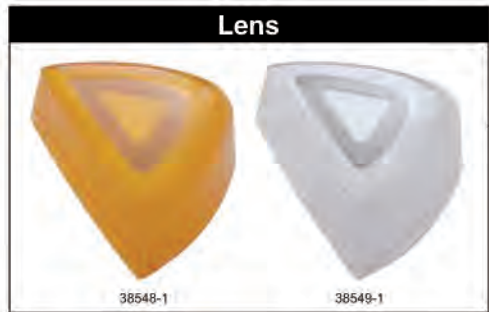

**Recommended Accessories**

**Peterbilt Headlight Turn Signal Cover**

Description  
 - Chrome Plastic Peterbilt Headlight Turn Signal Cover  
 - Fits UP Item # 38550 and 38553 Only

Item Number	Description	Package	Pack
34061	Turn Signal Cover w/ Visor	Carded	1 Pc./Card
34062	Turn Signal Cover w/o Visor	Carded	1 Pc./Card