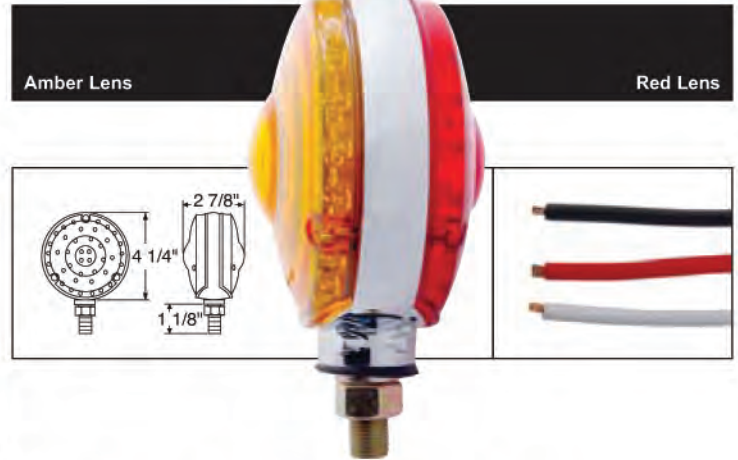

LED Double Face Turn Signal Light - Transparent Design

Description

- 48 Amber/40 Red LED Double Face Turn Signal Light
- Unique Transparent Lens Design, Heavy Duty Chrome Housing, Stud Mounting
- 3 Wires, **10 Year Warranty**

Item Number	LEDs	Lens	Package	Pack
38113	48 Amber/ 40 Red	Amber Lens/ Red Lens	Carded	1 Pc./Card
38113B	48 Amber/ 40 Red	Amber Lens/ Red Lens	Bulk	1 Pc.
38114	48 Amber/ 40 Red	Clear Lens/ Clear Lens	Carded	1 Pc./Card
38114B	48 Amber/ 40 Red	Clear Lens/ Clear Lens	Bulk	1 Pc.