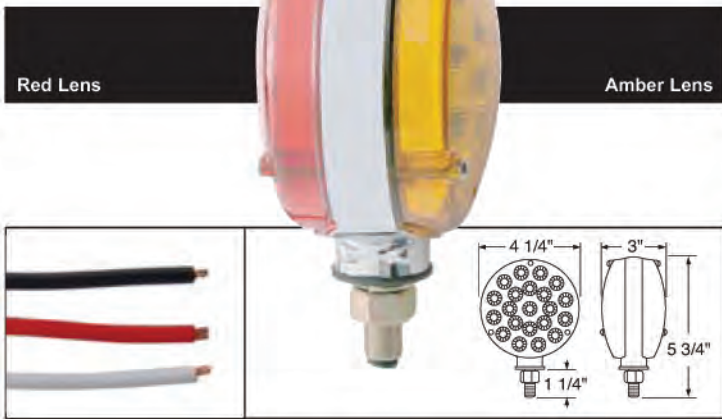

Chrome Bezel for Double Face Turn Signals Available Separately, See Page 77