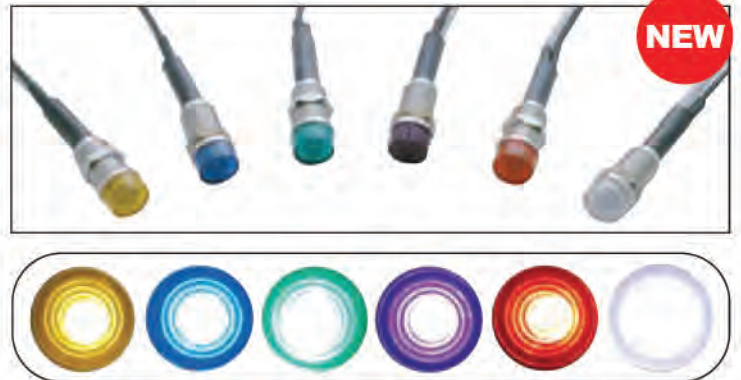

LED Indicator Light

Description

- Indicator Light with 1 Super Bright LED
- Require 1/4" Diameter Hole for Installation, 6 Month Warranty

Item Number	Color	Package	Pack
39314B	Amber	Bulk	1 Pc.
39315B	Blue	Bulk	1 Pc.
39316B	Green	Bulk	1 Pc.
39317B	Purple	Bulk	1 Pc.
39318B	Red	Bulk	1 Pc.
39319B	White	Bulk	1 Pc.