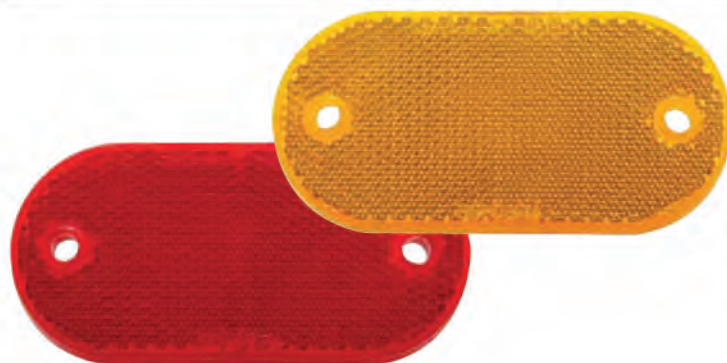

Item Number	Color	Size	Package	Pack
30719	Amber	4"x 2"	Bulk	Pair
30720	Red	4"x 2"	Bulk	1 Pc.

2" Round Quick Mount Reflector w/Chrome Bezel

Description

- 2" Round Quick Mount Reflector with Chrome Plated ABS Bezel
- Acrylic Lens
- Hermetically Sealed Acrylic Lens with Adhesive Backing