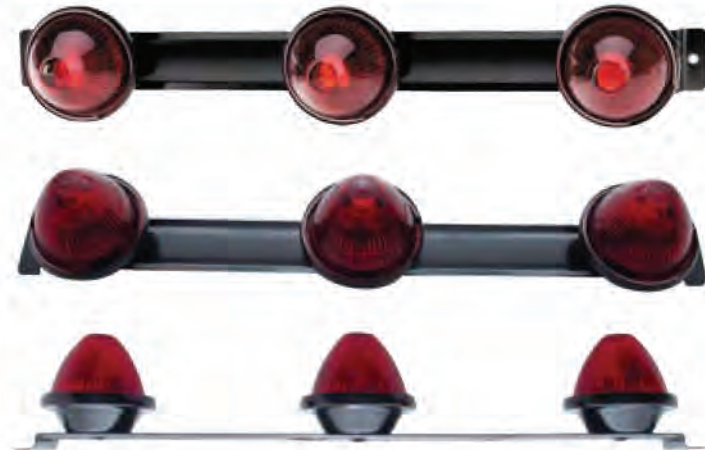

Beehive Light Bar

Description

- Identification Bar Light for Over 80° Applications
- Designed for Installations with Minimal Space Requirement
- Black Powder-Coated Steel Bar with Three Beehive-Style Lights Attached
- Mounts on 14 9/16" Centers
- Grounds through Mounting Hardware
- Pre-Wired Light Bar for Easy Installation

Item Number	Description	Package	Pack
31078	Red	Bulk	1 Pc.