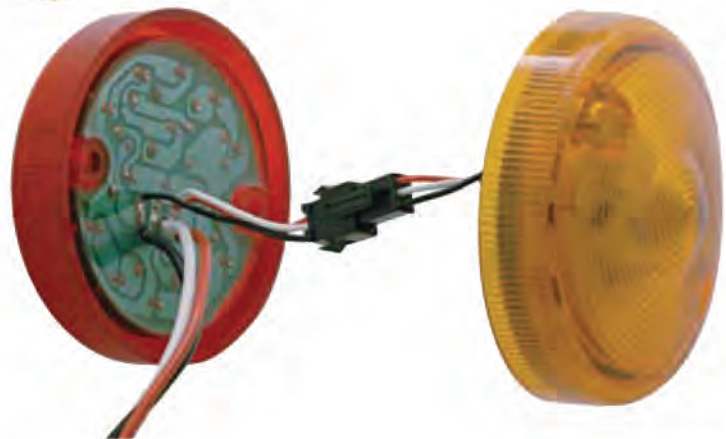

NEW Dual Function