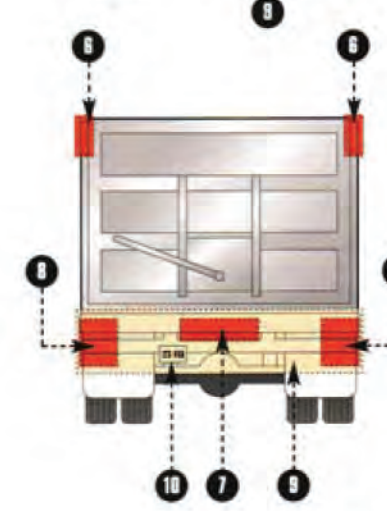

Truck, Bus, MPV Equipment Location Requirements

IMPORTANT NOTE: Every lamp, reflex reflector & conspicuity treatment must be permanently attached in the location specified below & must comply with all applicable requirements prescribed for it by FMVSS/CMVSS 108. The face of any device on the front/rear & sides should be, respectively perpendicular & parallel to the vehicle's centerline, unless it is photometrically certified at installation angle. No part of the vehicle shall prevent any device from meeting its prescribed requirements unless an auxiliary device meeting all prescribed requirements is installed.

IN CANADA: Manufacturers & importers of vehicles must have the proper certification test records demonstrating compliance of lighting components with all prescribed requirements.

BASIC EQUIPMENT REQUIRED ON ALL TRAILERS

DESCRIPTION				MANDATORY REQUIREMENTS			
Area	Equipment	SAE Lens Coding	Functional Purpose	Quantity	Color	Location	Height mm(in.) from the ground
1	Tail Lamps	(T)	Indicate vehicle's presence and width	Minimum 2	Red	On the rear - symmetrical as far apart as practicable	380-1830 (15-72)
	Stop Lamps	(S)	Indicate braking	Minimum 2	Red	On the rear - symmetrical as far apart as practicable	380-1830 (15-72)
	Rear Turn Signal Lamps	(I)	Indicate direction of turn	Minimum 2	Red or Yellow	On the rear - symmetrical as far apart as practicable	380-2110 (15-83)
	Rear Reflex Reflectors	(A)	Indicate vehicle's presence and width	Minimum 2	Red	On the rear - symmetrical as far apart as practicable facing rearward	380-1530 (15-60)
2	License Plate Lamp(s)	(L)	Illuminates license plate	Minimum 1	White	On the rear - above or at the sides of license plate	No requirement
3	Rear Side Marker Lamps *photometrically certified at installation angle	(P2, PC* or P3, PC2*)	Front and rear side marker lamps / side reflex reflectors indicate vehicle's presence and length	Minimum 2	Red	Each side at rear as far back as practicable	380-1530 (15-60) no max. for veh under 2032mm (80") wide
	Rear Side Reflex Reflectors	(A)		Minimum 2	Red	Each side at rear as far back as practicable facing sideward	380-1530 (15-60)
4	Front Side Marker Lamps *photometrically certified at installation angle	(P2, PC* or P3, PC2*)	Front and rear side marker lamps / side reflex reflectors indicate vehicle's presence and length	Minimum 2	Yellow	Each side at front as far forward as practicable	380 (15) minimum
	Front Side Reflex Reflectors	(A)		Minimum 2	Yellow	Each side at front as far forward as practicable facing sideward	380-1530 (15-60)

ADDITIONAL EQUIPMENT FOR TRAILERS EXCEEDING THE FOLLOWING PARAMETERS

Length 9.1m (30 ft.) or longer

DESCRIPTION				MANDATORY REQUIREMENTS			
Area	Equipment	SAE Lens Coding	Functional Purpose	Quantity	Color	Location	Height mm(in.) from the ground
5	Intermediate Side Marker Lamps	(P2 or P3)	Indicate presence of a long vehicle	Minimum 2	Yellow	Each side near center facing sideward	380 (15) minimum
	Intermediate Side Reflex Reflectors	(A)	Indicate presence of a long vehicle	Minimum 2	Yellow	Each side near center facing sideward	380-1530 (15-60)

Width 2032mm (80 in.) or wider