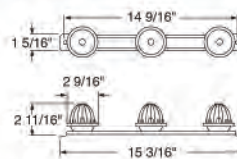

Beehive Light Bar

Description

- Identification Bar Light for Over 80° Applications
- Designed for Installations with Minimal Space Requirement
- Black Powder-Coated Steel Bar with Three Beehive-Style Lights Attached
- Mounts on 14 9/16" Centers
- Grounds through Mounting Hardware
- Pre-Wired Light Bar for Easy Installation

Item Number	Description	Package	Pack
31078	Red	Bulk	1 Pc.