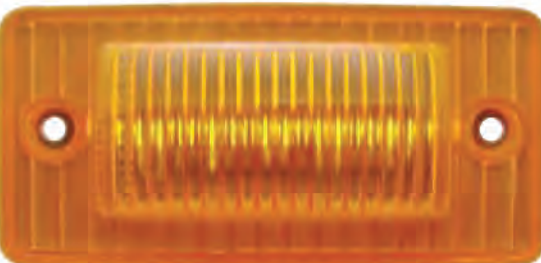

12 LED Freightliner Cab Light

Description

- Freightliner Cab Light with 12 Super Bright LEDs
- Hard Wired with Two .180 Bullet Plugs, **10 Year Warranty**

Item Number	LEDs	Lens	Package	Pack
38019	12 Amber	Amber	Carded	1 Pc./Card
38019B	12 Amber	Amber	Bulk	1 Pc.
38020	12 Amber	Clear	Carded	1 Pc./Card
38020B	12 Amber	Clear	Bulk	1 Pc.