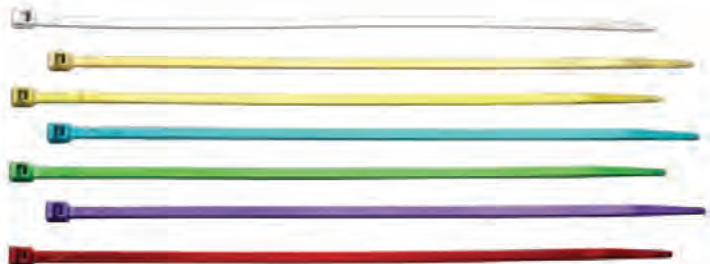

8" Cable Ties

Description

- 8" Plastic Cable Ties
- Available in 7 Different Colors

Item Number	Description	Package	Pack
90315	Chrome	Hang Packed	10 Pc./Pack
90316	Gold	Hang Packed	10 Pc./Pack
90317	Brass	Hang Packed	10 Pc./Pack
90318	Blue	Hang Packed	10 Pc./Pack
90319	Green	Hang Packed	10 Pc./Pack
90320	Purple	Hang Packed	10 Pc./Pack
90321	Red	Hang Packed	10 Pc./Pack