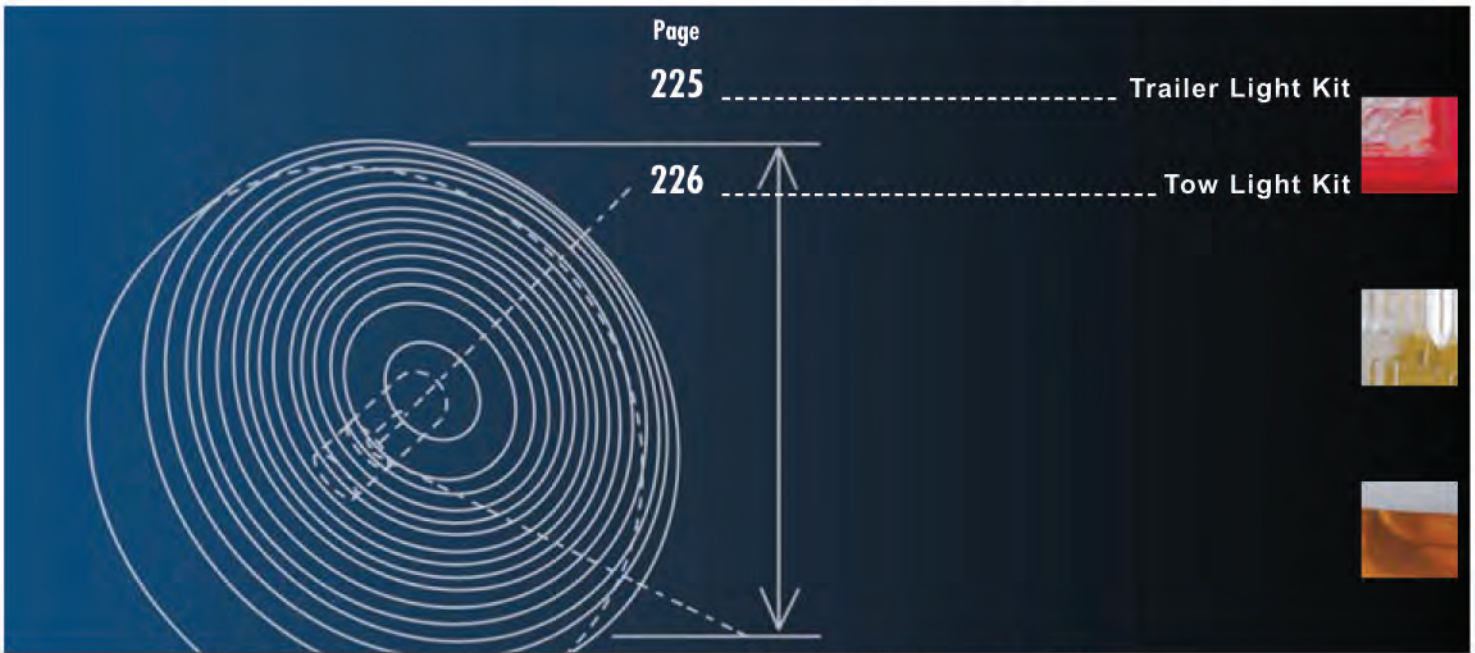

Page

225

Trailer Light Kit

226

Tow Light Kit