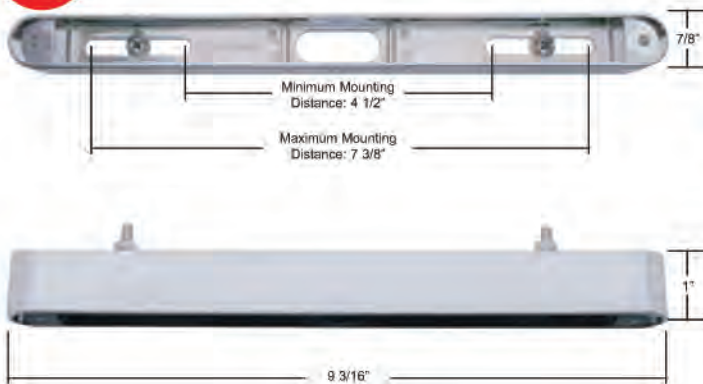

9" LED Light Bar Bezel

Description

- Chrome Plastic 10 LED 9" Light Bar Bezel, Bezel Only
- Fits United Pacific LED Lights (Item # 38942, 38943, 38944, 38945)
- For Flush Mount on Any Flat Surface
- Stainless Steel Mounting Screws, Can be move to Accommodate Mounting Distance from 4 1/2" - 7 3/8" Apart

Item Number	Description	Package	Pack
30932B	Light Bar Bezel	Bulk	1 Pc.