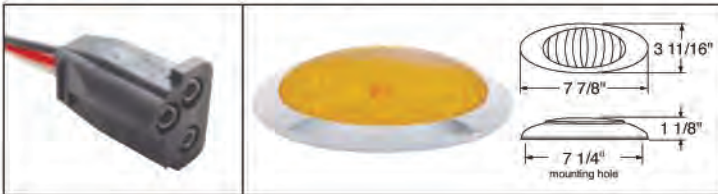

LED "Phantom III" S/T/T & P/T/C Light - Large Oval

Description

- Large Oval "Phantom III" LED Light with Chrome Rim
- Available in Colored or Clear Lens, Hard Wired with 3 Contact Female Plug
- Recommended Plug: Item # 34212, **10 Year Warranty**

Item Number	LEDs	Lens	Package	Pack
38214	48 Amber	Amber	Carded	1 Pc./Card
38214B	48 Amber	Amber	Bulk	1 Pc.
38215	40 Red	Red	Carded	1 Pc./Card
38215B	40 Red	Red	Bulk	1 Pc.
38792	48 Amber	Clear	Carded	1 Pc./Card
38792B	48 Amber	Clear	Bulk	1 Pc.
38793	40 Red	Clear	Carded	1 Pc./Card
38793B	40 Red	Clear	Bulk	1 Pc.