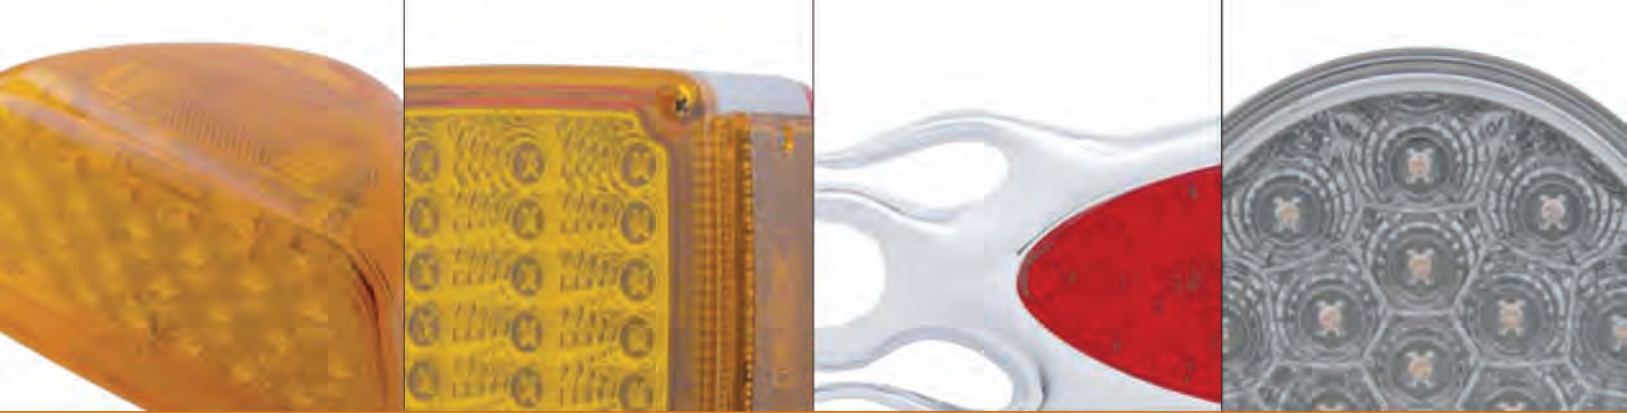

LED S/T/T, P/T/C & Turn Signal Light

LED S/T/T & P/T/C Light

Page

LED 4" S/T/T & P/T/C Light	44
LED 4" Flange Mount S/T/T & P/T/C Light	49
LED Oval S/T/T & P/T/C Light	51
LED Oval Flange Mount S/T/T & P/T/C Light	55
LED Rectangular S/T/T & P/T/C Light	55

Speciality LED S/T/T & P/T/C Light

Page

LED Designer S/T/T & P/T/C Light	57
LED S/T/T & P/T/C Light Bar	60
LED Bus/Trailer/Combination Light	62

LED Turn Signal Light

Page

LED Peterbilt Turn Signal Light	66
LED Freightliner Turn Signal Light	69

Stud Mounted LED Turn Signal Light

Page

LED Round Double Face Turn Signal Light	70
LED Square Double Face Turn Signal Light	73
LED Round Single Face Turn Signal Light	77

Sequential Auxiliary Turn Signal Light

Page

LED Oval Sequential Light	78
LED 4" Round Sequential Light	79
LED 2" & 2 1/2" Round Sequential Light	80