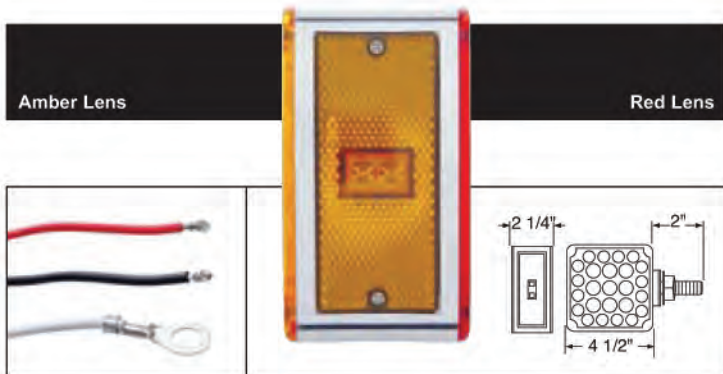

LED Square Double Face Turn Signal Light - Side Mount

Description

- Square Turn Double Light with 25 Amber LEDs + 2 Amber LEDs (Side Marker) + 25 Red LEDs, **Please Specify Driver or Passenger Side**
- Chrome Housing, Single Stud Mounting, Side Mount
- 3 Wires (1 Wire with Ring Terminal), **10 Year Warranty**

Item Number	LEDs	Description	Package	Pack
38754	25+2 Amber/ 25 Red	Driver/ Color Lens	Carded	1 Pc./Card
38754B	25+2 Amber/ 25 Red	Driver/ Color Lens	Bulk	1 Pc.