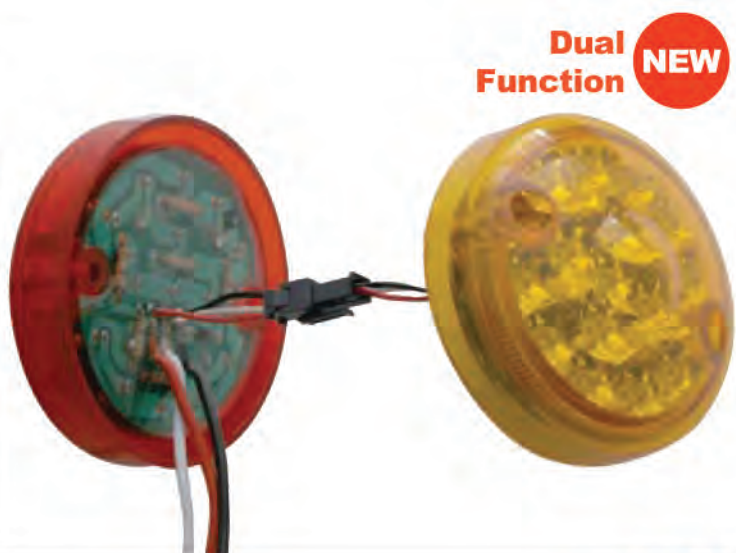

15 LED 3" Dual Function Double Face Light - Light Kit

Description

- Dual Function Reflector Double Face 15 LED Auxiliary Light, Light Only
- Dual Function/Brightness, For Auxiliary/Utility Light Applications
- Available with Colored or Clear Lens, Sold in Complete Sets Only
- 3 Wires (Hard Wired), **10 Year Warranty**

Item Number	LEDs	Lens	Package	Pack
39559	15 Amber 15 Red	Amber Red	Carded	1 Set/Card
39560	15 Amber 15 Red	Clear Clear	Carded	1 Set/Card