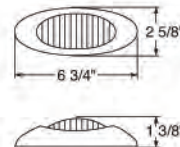

12 LED "Phantom I" Clearance/Marker Light

Description

- "Phantom I" Clearance/Marker Light with 12 LEDs & Chrome Plastic Bezel
- Hard Wired with Two .180 Bullet Plugs, **US Patent: D511220**
- Recommended Plug: Item # 34203/34250, **10 Year Limited Warranty***

Item Number	LEDs	Lens	Package	Pack
38230	12 Amber	Amber	Carded	1 Pc./Card
38230B	12 Amber	Amber	Bulk	1 Pc.
38231	12 Red	Red	Carded	1 Pc./Card
38231B	12 Red	Red	Bulk	1 Pc.
38234	12 Amber	Clear	Carded	1 Pc./Card
38234B	12 Amber	Clear	Bulk	1 Pc.
38235	12 Red	Clear	Carded	1 Pc./Card
38235B	12 Red	Clear	Bulk	1 Pc.

5 LED "Phantom I" Clearance/Marker Light

Description

- "Phantom I" Clearance/Marker Light with 5 LEDs & Chrome Plastic Bezel
- Hard Wired with Two .180 Bullet Plugs, **US Patent: D511220**
- Recommended Plug: Item # 34203/34250, **10 Year Limited Warranty***

Item Number	LEDs	Lens	Package	Pack
38227	5 Amber	Amber	Carded	1 Pc./Card
38227B	5 Amber	Amber	Bulk	1 Pc.
38228	5 Red	Red	Carded	1 Pc./Card
38228B	5 Red	Red	Bulk	1 Pc.
38232	5 Amber	Clear	Carded	1 Pc./Card
38232B	5 Amber	Clear	Bulk	1 Pc.
38233	5 Red	Clear	Carded	1 Pc./Card
38233B	5 Red	Clear	Bulk	1 Pc.

Recommended Accessories

LED Base

16 LED

38225-1 Amber

38226-1 Red

12 LED

38181-2 Amber

38182-2 Red

5 LED

38227-1 Amber

38228-1 Red

Lens

38187 Amber Lens - Carded

38187B Amber Lens - Bulk

38180 Red Lens - Carded

38180B Red Lens - Bulk

38160 Clear Lens - Carded

38160B Clear Lens - Bulk

Bezel

34050 Carded

34050B Bulk

Plug

34203

34250

* 2 or 10 year warranty extends to LED light only, chrome bezels are covered by a 6 month warranty.