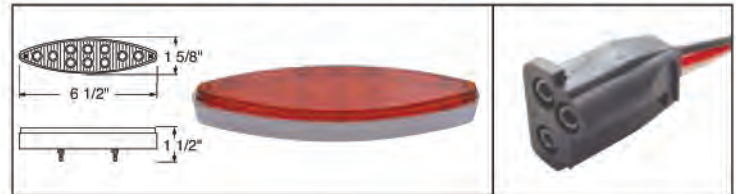

10 LED "Cat's Eye" S/T/T & P/T/C Light - Chrome Bezel

Description

- 10 LED "Cat's Eye" S/T/T & P/T/C Light with Chrome Bezel
- Chrome Bezel Allows the Light to be Mounted on Any Universal Light Cutout
- Available with Colored or Clear Lens, Hard Wired with 3 Contact Female Plugs
- Recommended Plug: Item # 34212, **10 Year Limited Warranty***

Item Number	LEDs	Lens	Package	Pack
39402	10 Red	Red	Carded	1 Pc./Card
39403	10 Amber	Amber	Carded	1 Pc./Card
39404	10 Red	Clear	Carded	1 Pc./Card
39405	10 Amber	Clear	Carded	1 Pc./Card