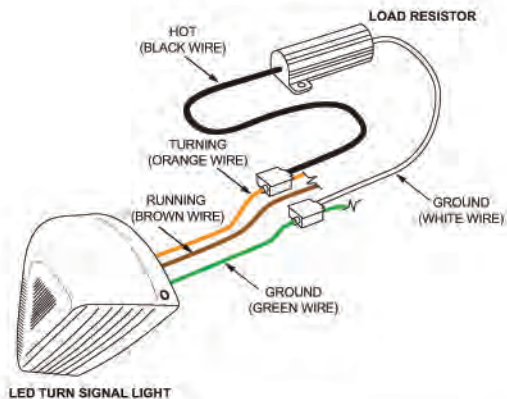

2. Add a special electrical resistor to the circuit. This prevents the flasher from malfunctioning, but it does so by eating up electrical energy unnecessarily.