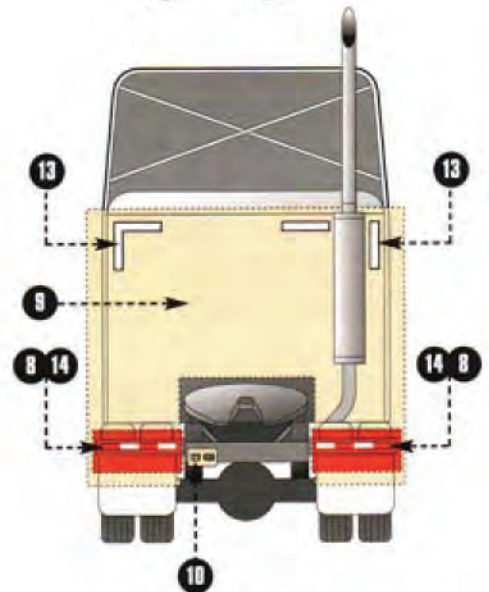

**ADDITIONAL EQUIPMENT FOR SPECIFIC VEHICLES
VEHICLES 9.1m (30 ft.) LONG OR LONGER**

DESCRIPTION				MANDATORY REQUIREMENTS			
Area	Equipment	SAE Lens Coding	Functional Purpose	Quantity	Color	Location	Height mm(in.) from the ground
12	a Intermediate Side Marker Lamps	(P2 or P3)	Indicate presence of a long vehicle	Minimum 2	Yellow	Each side near center	380 (15) minimum
	b Intermediate Side Reflex Reflectors	(A)	Indicate presence of a long vehicle	Minimum 2	Yellow	Each side near center facing sideward	380-1530 (15-60)

Truck Tractors

DESCRIPTION			MANDATORY REQUIREMENTS				
Area	Conspicuity Treatment	DOT Coding	Quantity	Color	Location	Height	Options
13	Rear Upper Body Markings	DOT-C DOT-C2 DOT-C3 DOT-C4	Exactly 2 pairs of 300mm long strips	White	Rear upper corners of cab facing rearward	As high as practicable excluding fairings	
14	Rear Marking		Exactly 2 sections of min. 600mm each	Red/ White	Rear - facing rearward - on fenders, on mud flap brackets, or within 300mm below the top of mud flaps	As horizontal as practicable and not higher than 1525mm from the ground	If mud flaps not used - on the cab or frame mounted brackets

NOTE: The edge of red conspicuity tape shall not be closer than 75 mm to the edge of any amber lamp and the edge of white conspicuity tape shall not be closer than 75 mm to the edge of any lamp

Truck, Bus, MPV Equipment Location Requirements