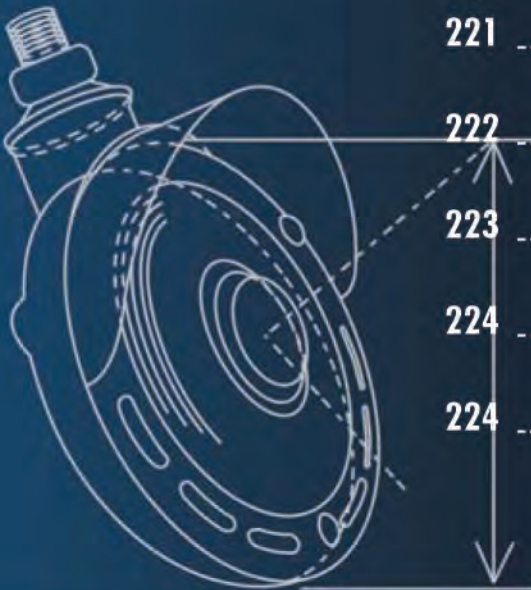

**Double Face Turn Signal Light**

Description

- Double Face Turn Signal Light
- Available in Heavy Duty Die Cast Chrome Housing
- Hard Wired with 1157 Bulb (2 Wires/Self Grounding) or 1156 Bulb (1 Wire/Self Grounding)