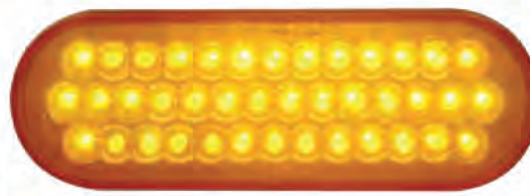

40 LED Oval S/T/T & P/T/C Light - Reflector

Description

- Oval LED Light with 40 LEDs and Chrome Reflector
- Available in Colored or Clear Lens, 3 Contact Female Terminal
- Recommended Plug: Item # 34212/34216, **2 Year Warranty**

Item Number	LEDs	Lens	Package	Pack
38784	40 Amber	Amber	Carded	1 Pc./Card
38784B	40 Amber	Amber	Bulk	1 Pc.
38785	40 Red	Red	Carded	1 Pc./Card
38785B	40 Red	Red	Bulk	1 Pc.
38786	40 Amber	Clear	Carded	1 Pc./Card
38786B	40 Amber	Clear	Bulk	1 Pc.
38787	40 Red	Clear	Carded	1 Pc./Card
38787B	40 Red	Clear	Bulk	1 Pc.