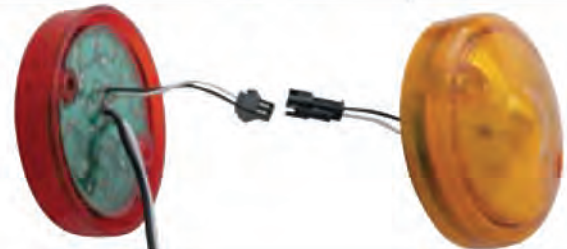

15 LED 3" Double Face Light - Light Only

Description

- Double Face 15 LED 3" Auxiliary Light, Light Only
- For Auxiliary/Utility Light Applications, Available with Colored or Clear Lens
- Amber Light (Item # 38507B & 38509B) will Only Function when Connected to Red Light (Item # 38508B & 38510B)
- 3 Wires (Hard Wired), **10 Year Warranty**

Item Number	LEDs	Lens	Function	Pack
38507B	15 Amber	Amber	Single	1 Pc.
38508B	15 Red	Red	Single	1 Pc.
38509B	15 Amber	Clear	Single	1 Pc.
38510B	15 Red	Clear	Single	1 Pc.