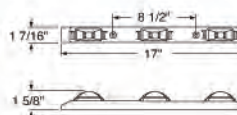

Item Number	Description	Package	Pack
31079	Amber	Bulk	1 Pc.
31080	Red	Bulk	1 Pc.

Page

Large Glass Marker Light ..... 202

Medium Glass Marker Light ..... 203

Small Glass Marker Light ..... 203

Glass Marker Light Lens ..... 204