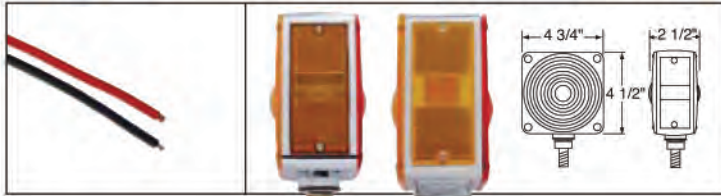

Square Double Face Turn Signal Light

Description

- Square Double Face Turn Signal Light with Side Marker & Reflector
- Functions as Stop, Turn, and Tail Light
- Available with Single or Double Studs

Item Number	Description	Package	Pack
30256	Single Stud	Boxed	1 Pc./Box
33127	Double Stud	Boxed	1 Pc./Box