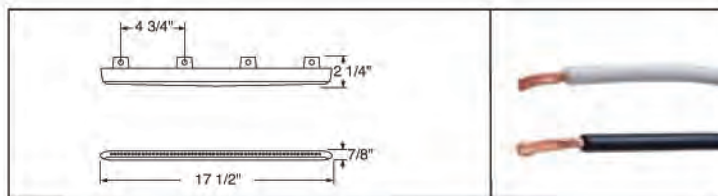

60 LED Auxiliary Strip Light (17" L x 1 3/8" W x 7/8" H)

Description

- 60 Super Bright LED Strip Light, Interior Applications
- 2 Wires, Screw Mount, 6 Month Warranty

Item Number	LEDs	Color	Package	Pack
38238	60	Red	Carded	1 Pc./Card