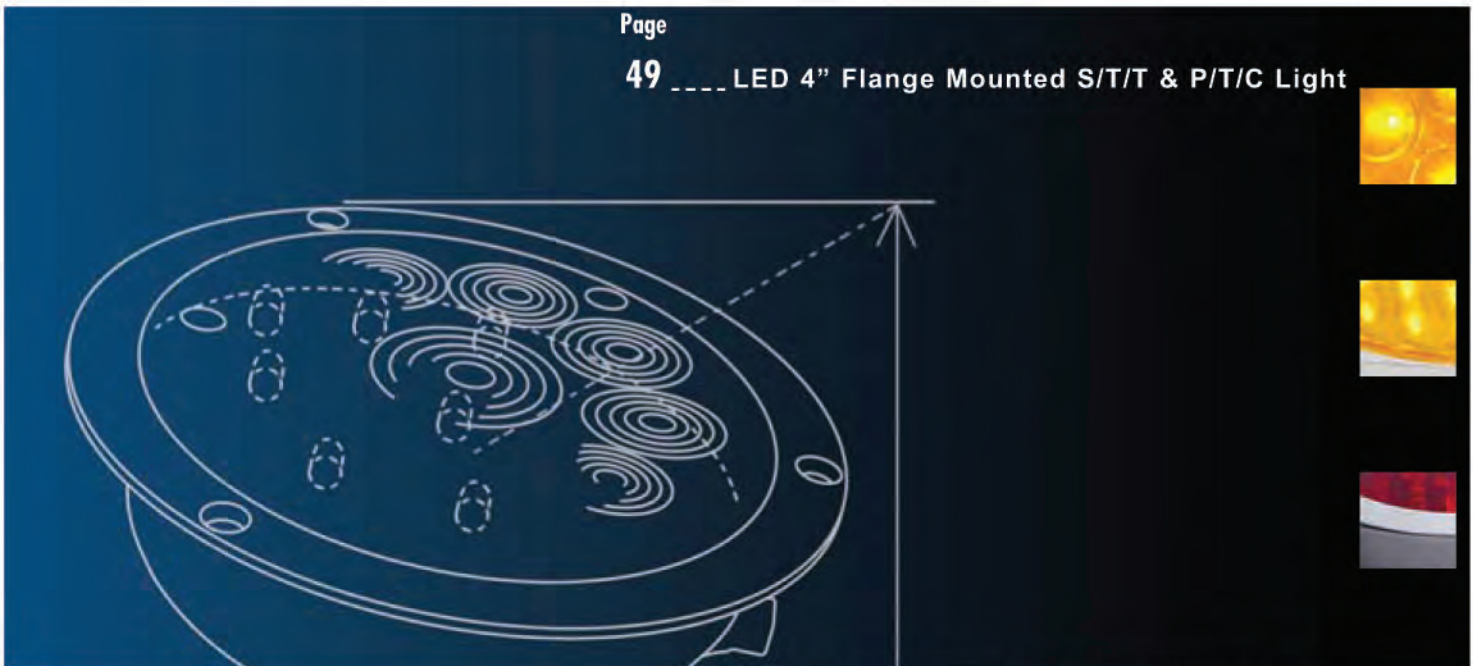

Page

49 LED 4" Flange Mounted S/T/T &amp; P/T/C Light

**NEW****10 LED 4" S/T/T & P/T/C Light - Chrome Bezel**Description

- 10 LED 4" Round S/T/T or P/T/C Light with Chrome Bezel
- Flange Mount, Hard Wired with 3 Contact Female Plug
- Recommended Plug: Item # 34212, **10 Year Warranty**