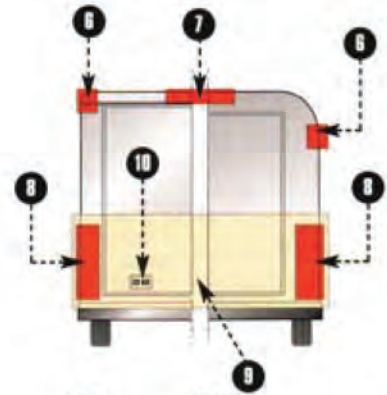

Truck, Bus, MPV Equipment Location Requirements

IMPORTANT NOTE: Every lamp, reflex reflector & conspicuity treatment must be permanently attached in the location specified below & must comply with all applicable requirements prescribed for it by FMVSS/CMVSS 108. The face of any device on the front/rear & sides should be, respectively perpendicular & parallel to the vehicle's centerline, unless it is photometrically certified at installation angle. No part of the vehicle shall prevent any device from meeting its prescribed requirements unless an auxiliary device meeting all prescribed requirements is installed.

IN CANADA: Manufacturers & importers of vehicles must have the proper certification test records demonstrating compliance of lighting components with all prescribed requirements.

BASIC EQUIPMENT REQUIRED ON ALL TRAILERS

DESCRIPTION				MANDATORY REQUIREMENTS			
Area	Equipment	SAE Lens Coding	Functional Purpose	Quantity	Color	Location	Height mm(in.) from the ground
1	Tail Lamps	(T)	Indicate vehicle's presence and width	Minimum 2	Red	On the rear - symmetrical as far apart as practicable	380-1830 (15-72)
	Stop Lamps	(S)	Indicate braking	Minimum 2	Red	On the rear - symmetrical as far apart as practicable	380-1830 (15-72)
	Rear Turn Signal Lamps	(I)	Indicate direction of turn	Minimum 2	Red or Yellow	On the rear - symmetrical as far apart as practicable	380-2110 (15-83)
	Rear Reflex Reflectors	(A)	Indicate vehicle's presence and width	Minimum 2	Red	On the rear - symmetrical as far apart as practicable facing rearward	380-1530 (15-60)
2	License Plate Lamp(s)	(L)	Illuminates license plate	Minimum 1	White	On the rear - above or at the sides of license plate	No requirement
3	Rear Side Marker Lamps *photometrically certified at installation angle	(P2, PC* or P3, PC2*)	Front and rear side marker lamps / side reflex reflectors indicate vehicle's presence and length	Minimum 2	Red	Each side at rear as far back as practicable	380-1530 (15-60) no max. for veh under 2032mm (80") wide
	Rear Side Reflex Reflectors	(A)		Minimum 2	Red	Each side at rear as far back as practicable facing sideward	380-1530 (15-60)
4	Front Side Marker Lamps *photometrically certified at installation angle	(P2, PC* or P3, PC2*)	Front and rear side marker lamps / side reflex reflectors indicate vehicle's presence and length	Minimum 2	Yellow	Each side at front as far forward as practicable	380 (15) minimum
	Front Side Reflex Reflectors	(A)		Minimum 2	Yellow	Each side at front as far forward as practicable facing sideward	380-1530 (15-60)

ADDITIONAL EQUIPMENT FOR TRAILERS EXCEEDING THE FOLLOWING PARAMETERS

Length 9.1m (30 ft.) or longer

DESCRIPTION				MANDATORY REQUIREMENTS			
Area	Equipment	SAE Lens Coding	Functional Purpose	Quantity	Color	Location	Height mm(in.) from the ground
5	Intermediate Side Marker Lamps	(P2 or P3)	Indicate presence of a long vehicle	Minimum 2	Yellow	Each side near center facing sideward	380 (15) minimum
	Intermediate Side Reflex Reflectors	(A)	Indicate presence of a long vehicle	Minimum 2	Yellow	Each side near center facing sideward	380-1530 (15-60)

Width 2032mm (80 in.) or wider