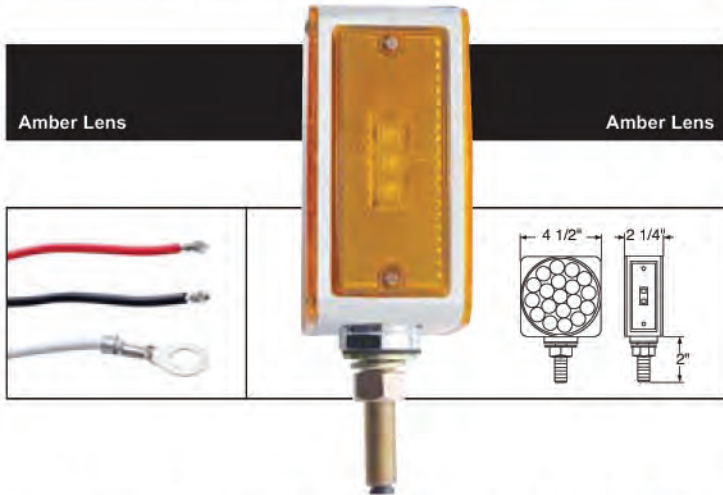

LED Square Double Face Turn Signal Light - Single Stud

Description

- Square Turn Signal Light with 21 x 2 Amber LEDs + 3 Amber LEDs (Side Marker), Universal Design Fits Both Driver and Passenger Side
- Chrome Housing, Single Stud Mounting, All Amber LEDs
- 3 Wires (1 Wire with Ring Terminal), **10 Year Warranty**

Item Number	LEDs	Lens	Package	Pack
38709	21x2 Amber/ 3 Amber	Amber Lens	Carded	1 Pc./Card
38709B	21x2 Amber/ 3 Amber	Amber Lens	Bulk	1 Pc.
38711	21x2 Amber/ 3 Amber	Clear Lens	Carded	1 Pc./Card
38711B	21x2 Amber/ 3 Amber	Clear Lens	Bulk	1 Pc.