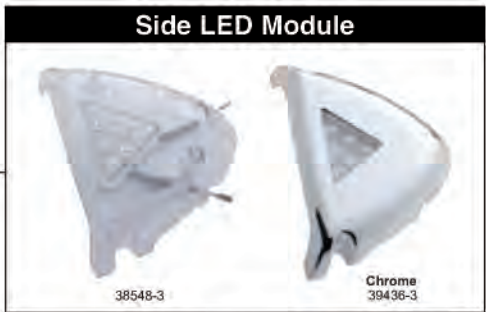

37 LED Turn Signal Light Component Diagram
Applicable to Item # 38548/38549/39436/39437