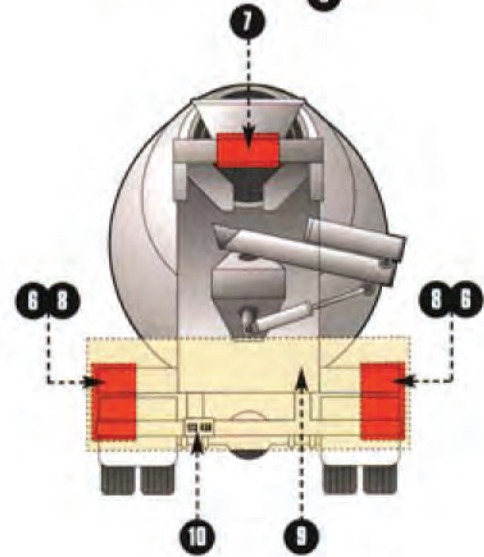

**ADDITIONAL EQUIPMENT FOR SPECIFIC VEHICLES
VEHICLES 9.1m (30 ft.) LONG OR LONGER**

DESCRIPTION				MANDATORY REQUIREMENTS			
Area	Equipment	SAE Lens Coding	Functional Purpose	Quantity	Color	Location	Height mm(in.) from the ground
12	a Intermediate Side Marker Lamps	(P2 or P3)	Indicate presence of a long vehicle	Minimum 2	Yellow	Each side near center	380 (15) minimum
	b Intermediate Side Reflex Reflectors	(A)	Indicate presence of a long vehicle	Minimum 2	Yellow	Each side near center facing sideward	380-1530 (15-60)

Truck Tractors

DESCRIPTION			MANDATORY REQUIREMENTS				
Area	Conspicuity Treatment	DOT Coding	Quantity	Color	Location	Height	Options
13	Rear Upper Body Markings	DOT-C DOT-C2 DOT-C3 DOT-C4	Exactly 2 pairs of 300mm long strips	White	Rear upper corners of cab facing rearward	As high as practicable excluding fairings	
14	Rear Marking		Exactly 2 sections of min. 600mm each	Red/ White	Rear - facing rearward - on fenders, on mud flap brackets, or within 300mm below the top of mud flaps	As horizontal as practicable and not higher than 1525mm from the ground	If mud flaps not used - on the cab or frame mounted brackets

NOTE: The edge of red conspicuity tape shall not be closer than 75 mm to the edge of any amber lamp and the edge of white conspicuity tape shall not be closer than 75 mm to the edge of any lamp

Truck, Bus, MPV Equipment Location Requirements