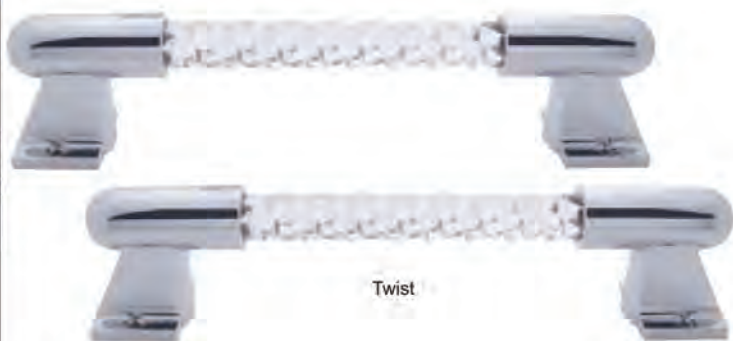

### Illuminated Grab Handle

Description

- Illuminated Grab Handle with 194 Bulb at Each End
- Mounting Hardware Included, 7/8" Dia. Rod
- Available in 3 Different Styles and 6 Different Colors

Item Number	Rod Style	Color	Package	Pack
30881	Clear	Amber	Carded	2 Pcs./Card
30882	Clear	Blue	Carded	2 Pcs./Card
30886	Clear	Clear	Carded	2 Pcs./Card
30883	Clear	Green	Carded	2 Pcs./Card
30884	Clear	Purple	Carded	2 Pcs./Card
30885	Clear	Red	Carded	2 Pcs./Card
30875	Lined	Amber	Carded	2 Pcs./Card
30876	Lined	Blue	Carded	2 Pcs./Card
30880	Lined	Clear	Carded	2 Pcs./Card
30877	Lined	Green	Carded	2 Pcs./Card
30878	Lined	Purple	Carded	2 Pcs./Card
30879	Lined	Red	Carded	2 Pcs./Card
30869	Twist	Amber	Carded	2 Pcs./Card
30870	Twist	Blue	Carded	2 Pcs./Card
30874	Twist	Clear	Carded	2 Pcs./Card
30871	Twist	Green	Carded	2 Pcs./Card
30872	Twist	Purple	Carded	2 Pcs./Card
30873	Twist	Red	Carded	2 Pcs./Card