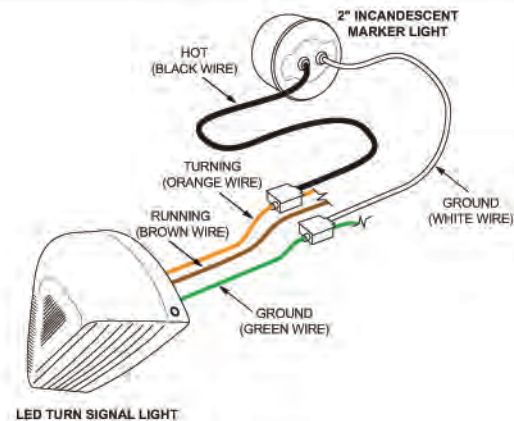

LED TURN SIGNAL FAQ

Because LED lights have much lower electrical current draw than incandescent bulbs, current in the turn signal circuit may be reduced significantly. However, in some cases the current may be so low that the turn signals/flashers might think that the bulb is burn out and 1) flash too rapidly, 2) not flash at all, or 3) flicker or stay on continuously when signaling.

There are several ways to eliminate this problem.

1. The simplest solution is to leave at least one incandescent lamp in the circuit. However, since eliminating the high draw and unreliability of incandescent bulbs is what LEDs are all about, this is often not the most attractive option.