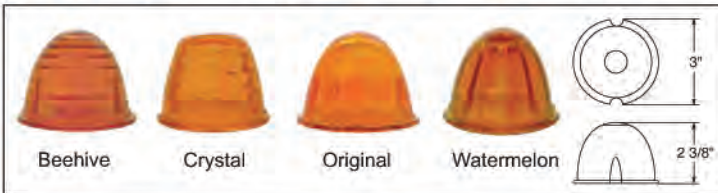

Glass Cab Light Lens

Description

- Glass Cab Light Lens, Lens Only
- Available in 4 Different Styles (Beehive, Crystal, Original and Watermelon) and 7 Different Colors

Item Number	Style	Color	Package	Pack
30301	Original	Amber	Bulk	1 Pc.
30300	Original	Amber Chrome	Bulk	1 Pc.
30521	Original	Amber Dark	Bulk	1 Pc.
30302	Original	Blue	Bulk	1 Pc.
30306	Original	Clear	Bulk	1 Pc.
30524	Original	Green	Bulk	1 Pc.
30307	Original	Purple	Bulk	1 Pc.
30303	Original	Red	Bulk	1 Pc.
30309	Beehive	Amber	Bulk	1 Pc.
30310	Beehive	Amber Chrome	Bulk	1 Pc.
30522	Beehive	Amber Dark	Bulk	1 Pc.
30525	Beehive	Clear	Bulk	1 Pc.
30550	Crystal	Amber	Bulk	1 Pc.
30551	Crystal	Amber Dark	Bulk	1 Pc.
30552	Crystal	Clear	Bulk	1 Pc.
30312	Watermelon	Amber	Bulk	1 Pc.
30523	Watermelon	Amber Dark	Bulk	1 Pc.
30520	Watermelon	Clear	Bulk	1 Pc.
30323	Watermelon	Purple	Bulk	1 Pc.
30314	Watermelon	Red	Bulk	1 Pc.