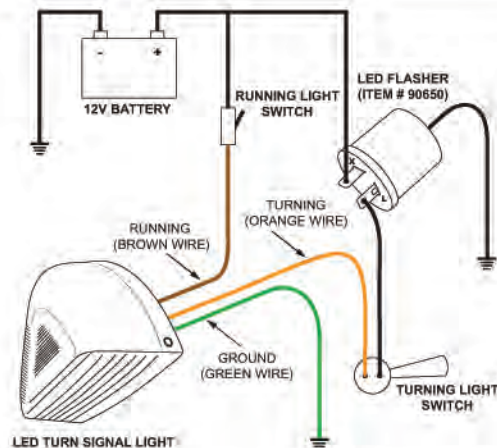

3. The best solution is to replace the flasher with an LED-compatible solid state flasher that is designed to function properly even at very low load currents.