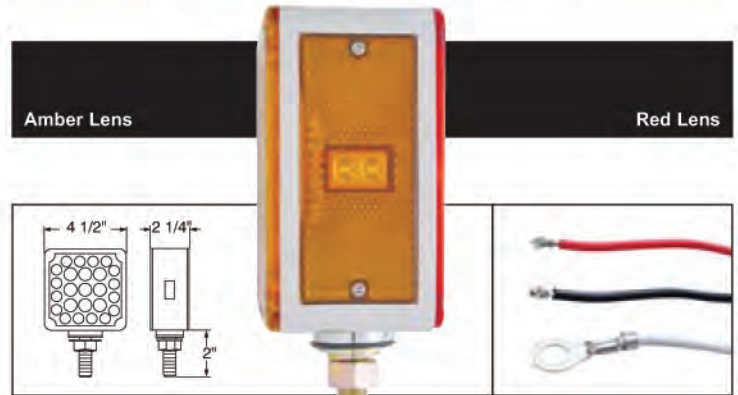

Item Number	LEDs	Description	Package	Pack
38750	25+2 Amber/ 25 Red	Driver/ Color Lens	Carded	1 Pc./Card
38751	25+2 Amber/ 25 Red	Passenger/ Color Lens	Carded	1 Pc./Card
38752	25+2 Amber/ 25 Red	Driver/ Clear Lens	Carded	1 Pc./Card
38753	25+2 Amber/ 25 Red	Driver/ Clear Lens	Carded	1 Pc./Card