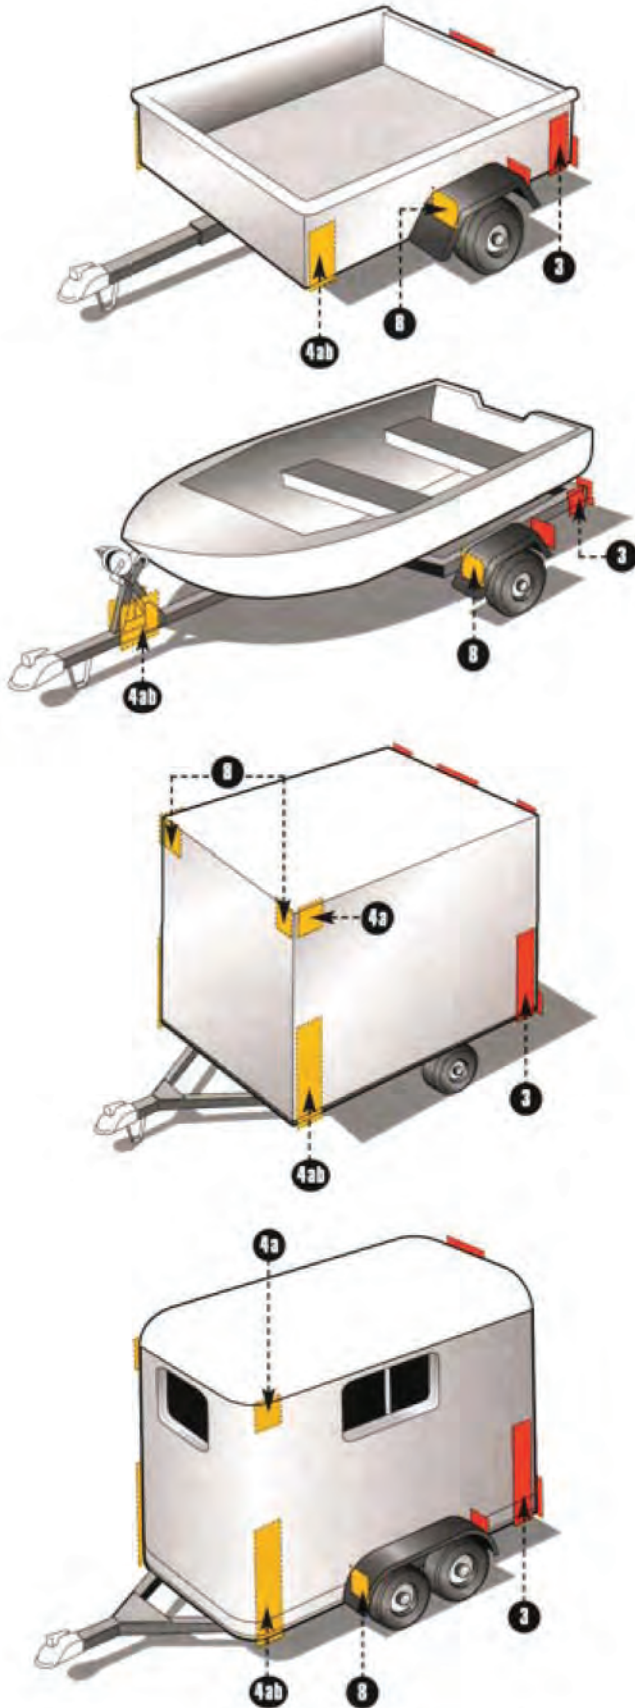

Trailer Equipment Location Requirements