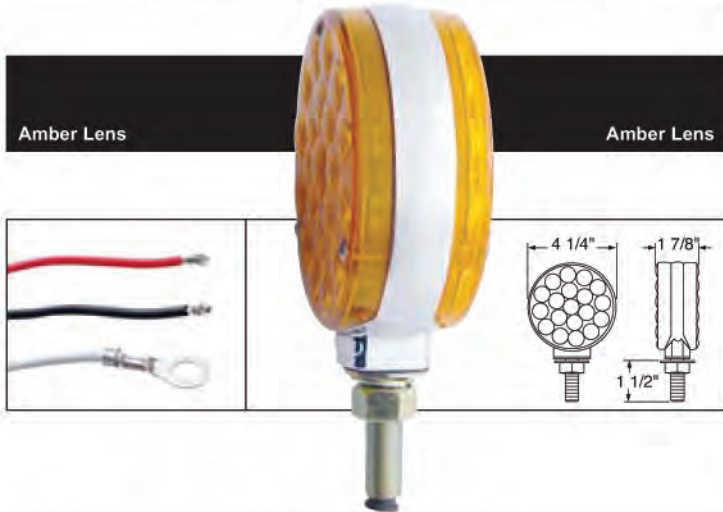

LED Double Face Turn Signal Light - Bubble Lens

Description
- 21 Amber/21 Amber LED Double Face Turn Signal Light
- Unique Bubble Lens Design, Heavy Duty Chrome Housing All Amber LEDs, Stud Mounting
- 3 Wires (1 Wire with Ring Terminal), **10 Year Warranty**

Item Number	LEDs	Lens	Package	Pack
38713	21 Amber/ 21 Amber	Amber Lens	Carded	1 Pc./Card
38713B	21 Amber/ 21 Amber	Amber Lens	Bulk	1 Pc.
38714	21 Amber/ 21 Amber	Clear Lens	Carded	1 Pc./Card
38714B	21 Amber/ 21 Amber	Clear Lens	Bulk	1 Pc.