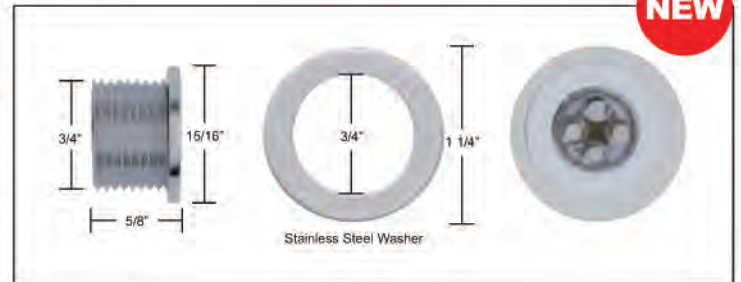

### 4 LED Fastener

**Description**

- 4 Super Bright LED Fastener, Chrome Plastic Housing, Water Resistant
- Require 3/4" Diameter Hole for Installation
- 2 Wires (Hard Wired), 6 Month Warranty

Item Number	LEDs	Color	Package	Pack
38686	4	Amber	Carded	1 Pc./Card
38687	4	Blue	Carded	1 Pc./Card
38688	4	Green	Carded	1 Pc./Card
38690	4	Red	Carded	1 Pc./Card
38691	4	White	Carded	1 Pc./Card