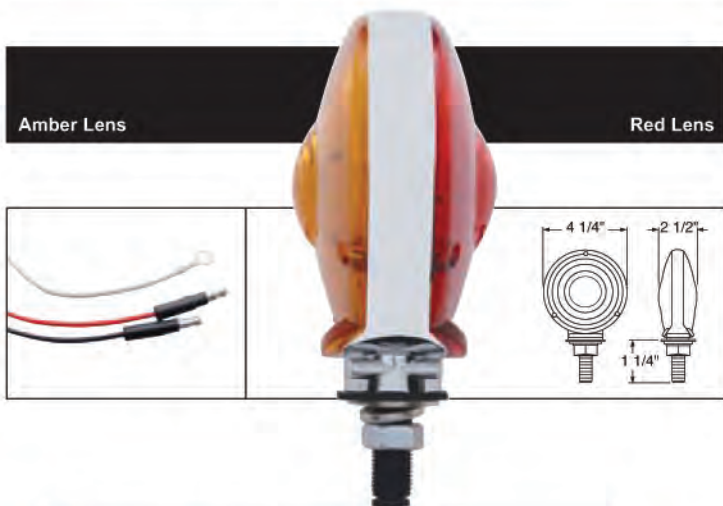

LED Double Face Auxiliary Signal Light

Description
- 42 Amber/42 Red LED Auxiliary Signal Light
- Original OEM Lens Design, Chrome Housing, Stud Mounting
- 3 Wires (2 Wires with .180 Bullet Plug, 1 Wire with Ring Terminal)
- **2 Year Warranty**

Item Number	LEDs	Lens	Package	Pack
38102	42 Amber/ 42 Red	Amber Lens/ Red Lens	Carded	1 Pc./Card
38102B	42 Amber/ 42 Red	Amber Lens/ Red Lens	Bulk	1 Pc.
38107	42 Amber/ 42 Red	Clear Lens/ Clear Lens	Carded	1 Pc./Card
38107B	42 Amber/ 42 Red	Clear Lens/ Clear Lens	Bulk	1 Pc.