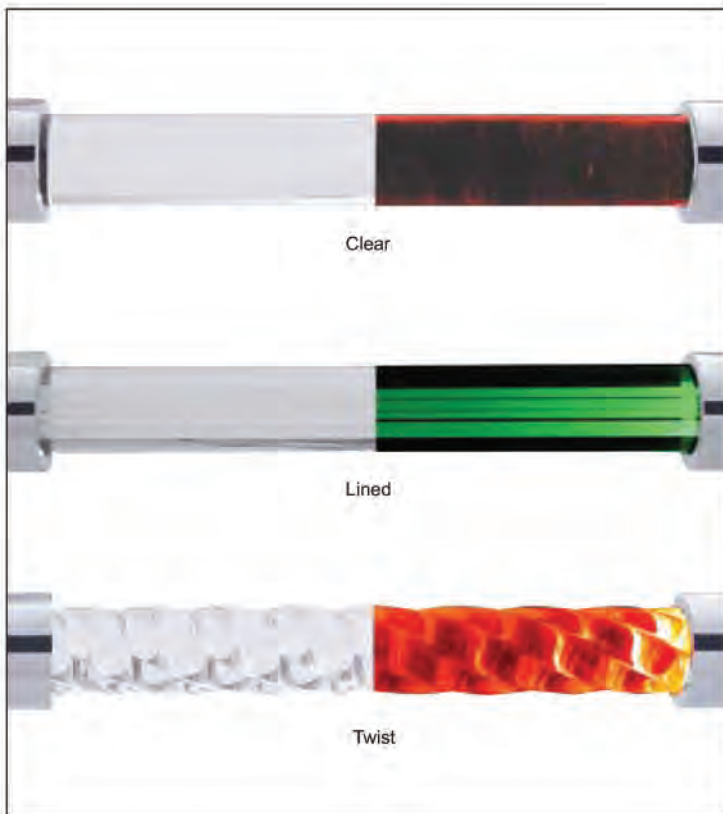

Illuminated Grab Handle

Description

- Illuminated Grab Handle with 194 Bulb at Each End
- Mounting Hardware Included, 7/8" Dia. Rod
- Available in 3 Different Styles and 6 Different Colors

Item Number	Rod Style	Color	Package	Pack
30881	Clear	Amber	Carded	2 Pcs./Card
30882	Clear	Blue	Carded	2 Pcs./Card
30886	Clear	Clear	Carded	2 Pcs./Card
30883	Clear	Green	Carded	2 Pcs./Card
30884	Clear	Purple	Carded	2 Pcs./Card
30885	Clear	Red	Carded	2 Pcs./Card
30875	Lined	Amber	Carded	2 Pcs./Card
30876	Lined	Blue	Carded	2 Pcs./Card
30880	Lined	Clear	Carded	2 Pcs./Card
30877	Lined	Green	Carded	2 Pcs./Card
30878	Lined	Purple	Carded	2 Pcs./Card
30879	Lined	Red	Carded	2 Pcs./Card
30869	Twist	Amber	Carded	2 Pcs./Card
30870	Twist	Blue	Carded	2 Pcs./Card
30874	Twist	Clear	Carded	2 Pcs./Card
30871	Twist	Green	Carded	2 Pcs./Card
30872	Twist	Purple	Carded	2 Pcs./Card
30873	Twist	Red	Carded	2 Pcs./Card