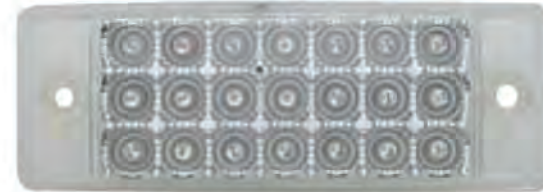

21 LED Rectangular Clearance/Marker Light - Reflector

Description

- Rectangular Clearance/Marker Light with 21 LEDs
- Unique Reflector Design, Hard Wired with 2 Bullet Plugs
- Recommended Plug: Item # 34203/34250, **2 Year Warranty**

Item Number	LEDs	Lens	Package	Pack
38256	21 Amber	Amber	Carded	1 Pc./Card
38256B	21 Amber	Amber	Bulk	1 Pc.
38257	21 Red	Red	Carded	1 Pc./Card
38257B	21 Red	Red	Bulk	1 Pc.
38296	21 Amber	Clear	Carded	1 Pc./Card
38296B	21 Amber	Clear	Bulk	1 Pc.
38297	21 Red	Clear	Carded	1 Pc./Card
38297B	21 Red	Clear	Bulk	1 Pc.