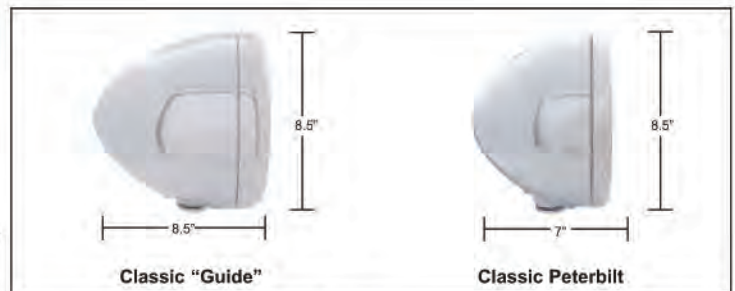

Classic "GUIDE" Headlight

Description

- Classic "GUIDE" Style Headlight in Chrome or Stainless Steel
- Sold: Boxed = 1 Kit/Box

Stainless Steel "GUIDE" Headlight

Item Number	Housing	Bulb	Bulb Type
32006	32006	No	-
31789	32006	Yes	6014 Seal Beam (30354)
31790	32006	Yes	H6024 Halogen (30356)
31791	32006	Yes	H4 Halogen (A5023-3)
31792	32006	Yes	Crystal H4 Halogen (31387)

Chrome "GUIDE" Headlight

Item Number	Housing	Bulb	Bulb Type
32008	32008	No	-
31784	32008	Yes	6014 Seal Beam (30354)
31785	32008	Yes	H6024 Halogen (30356)
31786	32008	Yes	H4 Halogen (A5023-3)
31787	32008	Yes	Crystal H4 Halogen (31387)