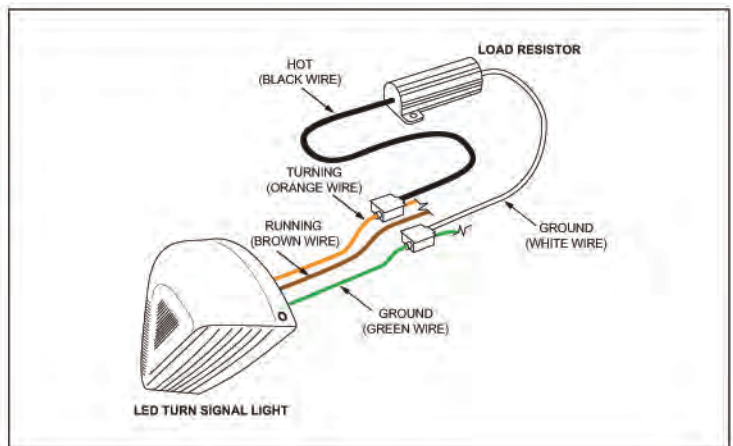

Load Resistor - 50 Watt, 6 OHM

Description

- Load Resistor, 50 Watt, 6 OHM
- Simulate the Load of an Incandescent Bulb, Solve Turn Signal Problem such as Hyper Flashing, no Flashing, or Burnt Out Bulb Indication
- Mounting Hardware Included

Item Number	Description	Package	Pack
34205	Load Resistor	Carded	1 Pc./Card