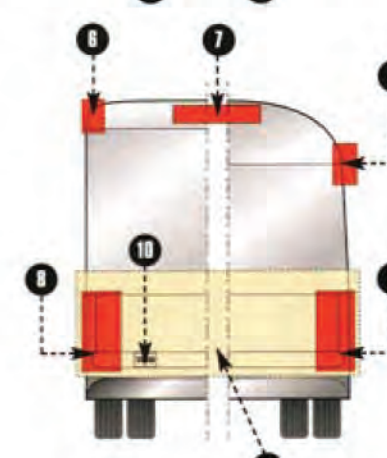

Truck, Bus, MPV Equipment Location Requirements

IMPORTANT NOTE: Every lamp, reflex reflector & conspicuity treatment must be permanently attached in the location specified below & must comply with all applicable requirements prescribed for it by FMVSS/CMVSS 108. The face of any device on the front/rear & sides should be, respectively perpendicular & parallel to the vehicle's centerline, unless it is photometrically certified at installation angle. No part of the vehicle shall prevent any device from meeting its prescribed requirements unless an auxiliary device meeting all prescribed requirements is installed.

IN CANADA: Manufacturers & importers of vehicles must have the proper certification test records demonstrating compliance of lighting components with all prescribed requirements.

BASIC EQUIPMENT REQUIRED ON ALL TRAILERS

DESCRIPTION				MANDATORY REQUIREMENTS			
Area	Equipment	SAE Lens Coding	Functional Purpose	Quantity	Color	Location	Height mm(in.) from the ground
1	Tail Lamps	(T)	Indicate vehicle's presence and width	Minimum 2	Red	On the rear - symmetrical as far apart as practicable	380-1830 (15-72)
	Stop Lamps	(S)	Indicate braking	Minimum 2	Red	On the rear - symmetrical as far apart as practicable	380-1830 (15-72)
	Rear Turn Signal Lamps	(I)	Indicate direction of turn	Minimum 2	Red or Yellow	On the rear - symmetrical as far apart as practicable	380-2110 (15-83)
	Rear Reflex Reflectors	(A)	Indicate vehicle's presence and width	Minimum 2	Red	On the rear - symmetrical as far apart as practicable facing rearward	380-1530 (15-60)
2	License Plate Lamp(s)	(L)	Illuminates license plate	Minimum 1	White	On the rear - above or at the sides of license plate	No requirement
3	Rear Side Marker Lamps *photometrically certified at installation angle	(P2, PC* or P3, PC2*)	Front and rear side marker lamps / side reflex reflectors indicate vehicle's presence and length	Minimum 2	Red	Each side at rear as far back as practicable	380-1530 (15-60) no max. for veh under 2032mm (80") wide
	Rear Side Reflex Reflectors	(A)		Minimum 2	Red	Each side at rear as far back as practicable facing sideward	380-1530 (15-60)
4	Front Side Marker Lamps *photometrically certified at installation angle	(P2, PC* or P3, PC2*)	Front and rear side marker lamps / side reflex reflectors indicate vehicle's presence and length	Minimum 2	Yellow	Each side at front as far forward as practicable	380 (15) minimum
	Front Side Reflex Reflectors	(A)		Minimum 2	Yellow	Each side at front as far forward as practicable facing sideward	380-1530 (15-60)

ADDITIONAL EQUIPMENT FOR TRAILERS EXCEEDING THE FOLLOWING PARAMETERS

Length 9.1m (30 ft.) or longer

DESCRIPTION				MANDATORY REQUIREMENTS			
Area	Equipment	SAE Lens Coding	Functional Purpose	Quantity	Color	Location	Height mm(in.) from the ground
5	Intermediate Side Marker Lamps	(P2 or P3)	Indicate presence of a long vehicle	Minimum 2	Yellow	Each side near center facing sideward	380 (15) minimum
	Intermediate Side Reflex Reflectors	(A)	Indicate presence of a long vehicle	Minimum 2	Yellow	Each side near center facing sideward	380-1530 (15-60)

Width 2032mm (80 in.) or wider