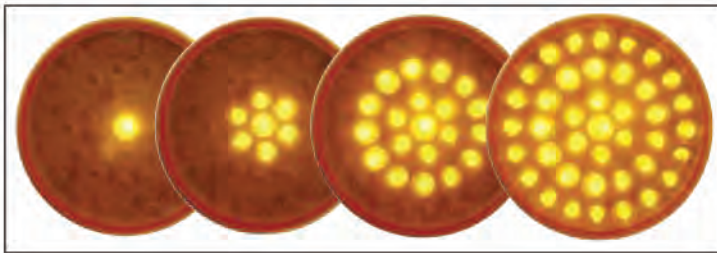

40 LED Sequential "Bullseye" Auxiliary Light

Description

- 40 LED Sequential "Bullseye" Auxiliary Light
- LEDs Flash From the Center Out
- Available in Colored or Clear Lens, 3 Contact Female Terminal
- Recommended Plug: Item # 34212/34216, **2 Year Warranty**

Item Number	LEDs	Lens	Package	Pack
38698	40 Amber	Amber	Carded	1 Pc./Card
38698B	40 Amber	Amber	Bulk	1 Pc.
38699	40 Red	Red	Carded	1 Pc./Card
38699B	40 Red	Red	Bulk	1 Pc.