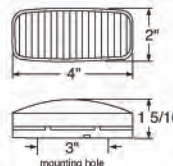

12 LED Rectangular Clearance/Marker Light

Description

- Rectangular Clearance/Marker Light with 12 LEDs
- Available in Amber, Clear, or Red "Phantom I" Lens with 2 Bullet Plugs
- Recommended Plug: Item # 34203/34250, **10 Year Warranty**

Item Number	LEDs	Lens	Package	Pack
38243	12 Amber	Amber	Carded	1 Pc./Card
38243B	12 Amber	Amber	Bulk	1 Pc.
38244	12 Red	Red	Carded	1 Pc./Card
38244B	12 Red	Red	Bulk	1 Pc.
38245	12 Amber	Clear	Carded	1 Pc./Card
38245B	12 Amber	Clear	Bulk	1 Pc.
38246	12 Red	Clear	Carded	1 Pc./Card
38246B	12 Red	Clear	Bulk	1 Pc.