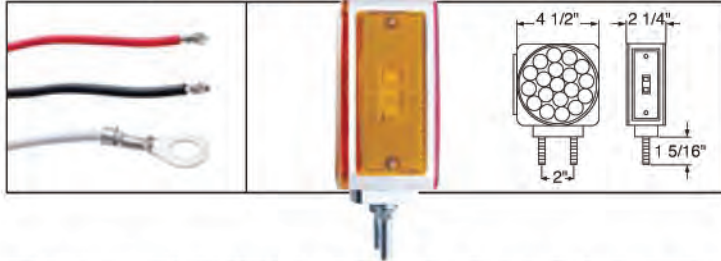

LED Square Double Face Turn Signal Light - Double Stud

Description

- Square Turn Signal Light with 21 Amber LEDs + 3 Amber LEDs (Side Marker) + 21 Red LEDs, **Please Specify Driver or Passenger Side**
- Heavy Duty Chrome Housing, Double Stud Mounting
- 3 Wires (1 Wire with Ring Terminal), **10 Year Warranty**

Item Number	LEDs	Description	Package	Pack
38703	21+3 Amber/ 21 Red	Driver/ Color Lens	Carded	1 Pc./Card
38703B	21+3 Amber/ 21 Red	Driver/ Color Lens	Bulk	1 Pc.
38704	21+3 Amber/ 21 Red	Passenger/ Color Lens	Carded	1 Pc./Card
38704B	21+3 Amber/ 21 Red	Passenger/ Color Lens	Bulk	1 Pc.
38707	21+3 Amber/ 21 Red	Driver/ Clear Lens	Carded	1 Pc./Card
38707B	21+3 Amber/ 21 Red	Driver/ Clear Lens	Bulk	1 Pc.
38708	21+3 Amber/ 21 Red	Passenger/ Clear Lens	Carded	1 Pc./Card
38708B	21+3 Amber/ 21 Red	Passenger/ Clear Lens	Bulk	1 Pc.