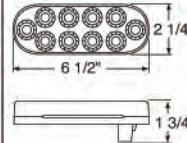

10 LED Oval S/T/T & P/T/C Light - Reflector

Description

- Oval LED S/T/T & P/T/C Light with 10 LEDs and Chrome Reflector
- Available in Colored or Clear Lens, 3 Contact Female Terminal
- Recommended Plug: Item # 34212/34216, **10 Year Warranty**

Item Number	LEDs	Lens	Package	Pack
38108	10 Amber	Amber	Carded	1 Pc./Card
38108B	10 Amber	Amber	Bulk	1 Pc.
38109	10 Red	Red	Carded	1 Pc./Card
38109B	10 Red	Red	Bulk	1 Pc.
38110	10 Amber	Clear	Carded	1 Pc./Card
38110B	10 Amber	Clear	Bulk	1 Pc.
38111	10 Red	Clear	Carded	1 Pc./Card
38111B	10 Red	Clear	Bulk	1 Pc.