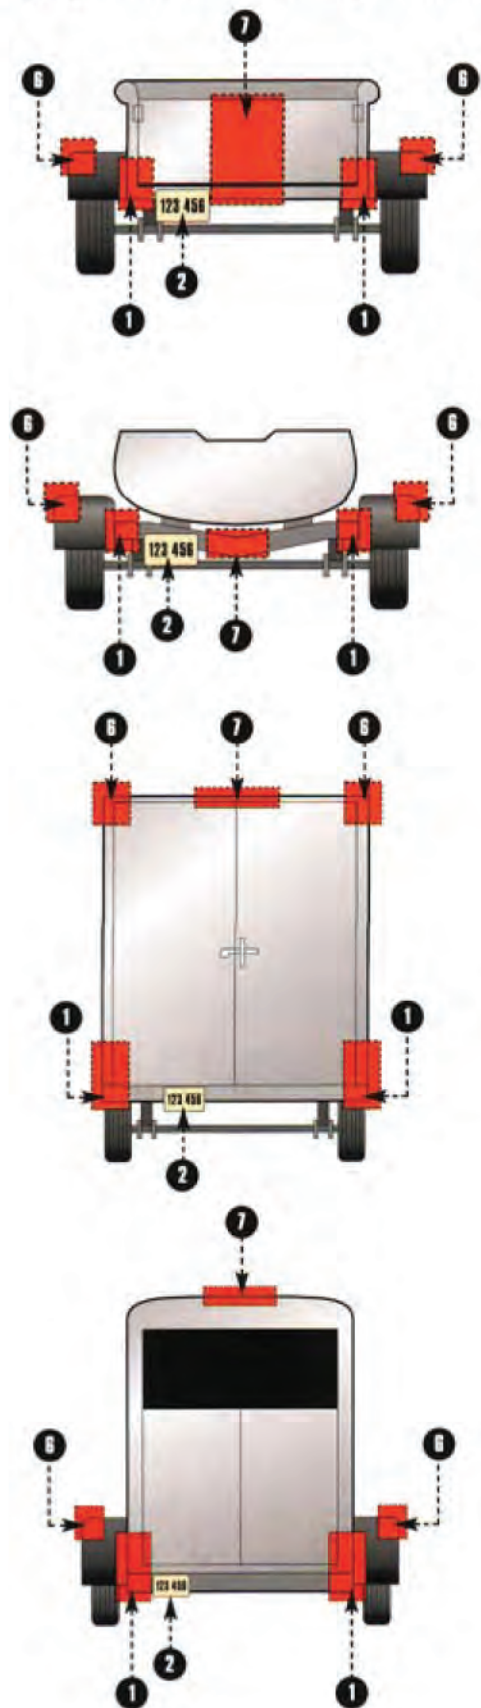

Trailer Equipment Location Requirements