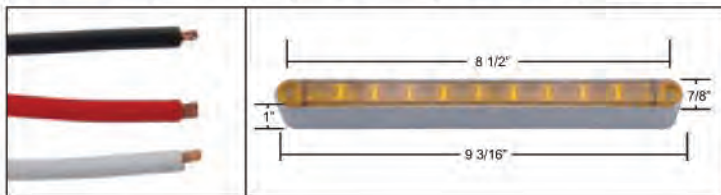

10 LED 9" S/T/T & P/T/C Light Bar - Chrome Bezel

Description

- 10 LED 9" Light Bar with Chrome Plastic Bezel
- Available in Red or Amber LEDs with Colored or Clear Lens
- Stainless Steel Mounting Hardware Included
- Mounting Screws Can Be Move to Accommodate Mounting Distance from 4 1/2" - 7 3/8" Apart, **10 Year Limited Warranty***

Item Number	LEDs	Lens	Package	Pack
39306	10 Amber	Amber	Carded	1 Pc./Card
39307	10 Red	Red	Carded	1 Pc./Card
39308	10 Amber	Clear	Carded	1 Pc./Card
39309	10 Red	Clear	Carded	1 Pc./Card