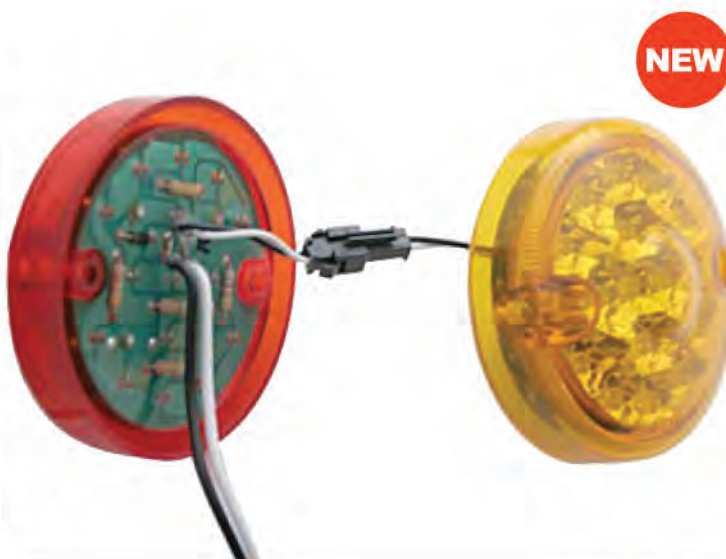

15 LED 3" Reflector Double Face Light - Light Kit

Description

- Double Face Reflector 15 LED Auxiliary Light, Light Only
- Available with Colored or Clear Lens, Sold in Complete Sets Only
- For Auxiliary/Utility Light Applications, 2 Wires (Hard Wired), 10 Year Warranty

Item Number	LEDs	Lens	Function	Pack
39563	15 Amber 15 Red	Amber Red	Single	1 Set/Card
39564	15 Amber 15 Red	Clear Clear	Single	1 Set/Card