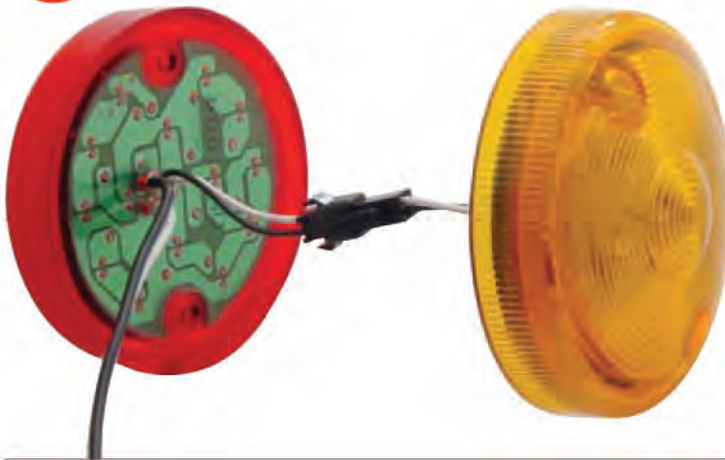

NEW

15 LED 3" Auxiliary Double Face Light

Description

- Double Face Light with 15 Amber and 15 Red LEDs on Each Side
- Heavy Duty Chrome Housing (UP Item # 30568-1), Single Stud Mounting
- For Auxiliary/Utility Light Applications, 2 Wires (Hard Wired)

Item Number	LEDs	Lens	Function	Pack
38682	15 Amber 15 Red	Amber Red	Single	1 Pc./Card
38683	15 Amber 15 Red	Clear Clear	Single	1 Pc./Card

NEW

15 LED 3" Double Face Light - Light Kit

Description

- Double Face 15 LED 3" Auxiliary Light, Light Only
- Available with Colored or Clear Lens, Sold in Complete Sets Only
- For Auxiliary/Utility Light Applications, 2 Wires (Hard Wired), **10 Year Warranty**

Item Number	LEDs	Lens	Function	Pack
38684	15 Amber 15 Red	Amber Red	Single	1 Set/Card
38685	15 Amber 15 Red	Clear Clear	Single	1 Set/Card

NEW

15 LED 3" Double Face Light - Light Only

Description

- Double Face 15 LED 3" Auxiliary Light, Light Only
- For Auxiliary/Utility Light Applications, Available with Colored or Clear Lens
- Amber Light (Item # 38507B & 38509B) will Only Function when Connected to Red Light (Item # 38508B & 38510B)
- 3 Wires (Hard Wired), **10 Year Warranty**

Item Number	LEDs	Lens	Function	Pack
38507B	15 Amber	Amber	Single	1 Pc.
38508B	15 Red	Red	Single	1 Pc.
38509B	15 Amber	Clear	Single	1 Pc.
38510B	15 Red	Clear	Single	1 Pc.