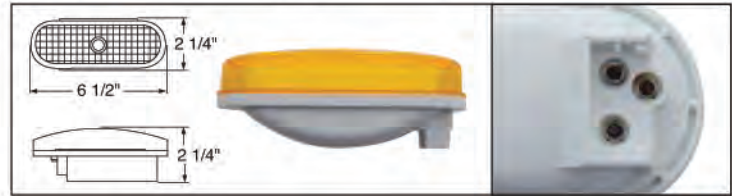

Item Number	Description	Package	Pack
33539	Red	Carded	1 Pc./Card
33539B	Red	Bulk	1 Pc.
33537	Amber	Carded	1 Pc./Card
33537B	Amber	Bulk	1 Pc.