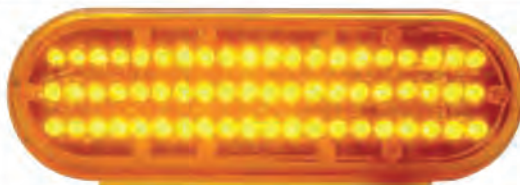

60 LED Oval S/T/T & P/T/C Light

Description

- 60 LED Oval S/T/T or P/T/C Light
- Available in Colored or Clear Lens, 3 Contact Female Terminal
- Recommended Plug: Item # 34212/34216, **10 Year Warranty**

Item Number	LEDs	Lens	Package	Pack
38087	60 Amber	Amber	Carded	1 Pc./Card
38087B	60 Amber	Amber	Bulk	1 Pc.
38095	60 Red	Red	Carded	1 Pc./Card
38095B	60 Red	Red	Bulk	1 Pc.
38318	60 Amber	Clear	Carded	1 Pc./Card
38318B	60 Amber	Clear	Bulk	1 Pc.
38319	60 Red	Clear	Carded	1 Pc./Card
38319B	60 Red	Clear	Bulk	1 Pc.