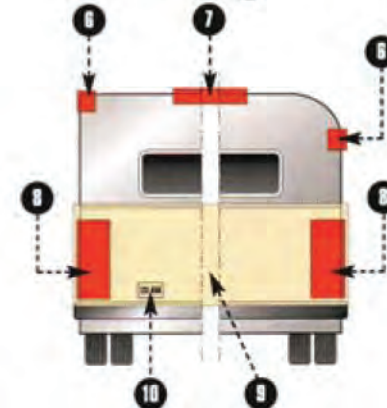

Truck, Bus, MPV Equipment Location Requirements

IMPORTANT NOTE: Every lamp, reflex reflector & conspicuity treatment must be permanently attached in the location specified below & must comply with all applicable requirements prescribed for it by FMVSS/CMVSS 108. The face of any device on the front/rear & sides should be, respectively perpendicular & parallel to the vehicle's centerline, unless it is photometrically certified at installation angle. No part of the vehicle shall prevent any device from meeting its prescribed requirements unless an auxiliary device meeting all prescribed requirements is installed.

IN CANADA: Manufacturers & importers of vehicles must have the proper certification test records demonstrating compliance of lighting components with all prescribed requirements.

BASIC EQUIPMENT REQUIRED ON ALL TRAILERS

DESCRIPTION				MANDATORY REQUIREMENTS			
Area	Equipment	SAE Lens Coding	Functional Purpose	Quantity	Color	Location	Height mm(in.) from the ground
1	Tail Lamps	(T)	Indicate vehicle's presence and width	Minimum 2	Red	On the rear - symmetrical as far apart as practicable	380-1830 (15-72)
	Stop Lamps	(S)	Indicate braking	Minimum 2	Red	On the rear - symmetrical as far apart as practicable	380-1830 (15-72)
	Rear Turn Signal Lamps	(I)	Indicate direction of turn	Minimum 2	Red or Yellow	On the rear - symmetrical as far apart as practicable	380-2110 (15-83)
	Rear Reflex Reflectors	(A)	Indicate vehicle's presence and width	Minimum 2	Red	On the rear - symmetrical as far apart as practicable facing rearward	380-1530 (15-60)
2	License Plate Lamp(s)	(L)	Illuminates license plate	Minimum 1	White	On the rear - above or at the sides of license plate	No requirement
3	Rear Side Marker Lamps *photometrically certified at installation angle	(P2, PC* or P3, PC2*)	Front and rear side marker lamps / side reflex reflectors indicate vehicle's presence and length	Minimum 2	Red	Each side at rear as far back as practicable	380-1530 (15-60) no max. for veh under 2032mm (80") wide
	Rear Side Reflex Reflectors	(A)		Minimum 2	Red	Each side at rear as far back as practicable facing sideward	380-1530 (15-60)
4	Front Side Marker Lamps *photometrically certified at installation angle	(P2, PC* or P3, PC2*)	Front and rear side marker lamps / side reflex reflectors indicate vehicle's presence and length	Minimum 2	Yellow	Each side at front as far forward as practicable	380 (15) minimum
	Front Side Reflex Reflectors	(A)		Minimum 2	Yellow	Each side at front as far forward as practicable facing sideward	380-1530 (15-60)

ADDITIONAL EQUIPMENT FOR TRAILERS EXCEEDING THE FOLLOWING PARAMETERS

Length 9.1m (30 ft.) or longer

DESCRIPTION				MANDATORY REQUIREMENTS			
Area	Equipment	SAE Lens Coding	Functional Purpose	Quantity	Color	Location	Height mm(in.) from the ground
5	Intermediate Side Marker Lamps	(P2 or P3)	Indicate presence of a long vehicle	Minimum 2	Yellow	Each side near center facing sideward	380 (15) minimum
	Intermediate Side Reflex Reflectors	(A)	Indicate presence of a long vehicle	Minimum 2	Yellow	Each side near center facing sideward	380-1530 (15-60)

Width 2032mm (80 in.) or wider