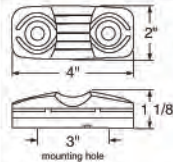

14 LED Rectangular Clearance/Marker Light w/Reflector

Description

- Rectangular Clearance/Marker Light with 14 LEDs
- Marker Light with Reflector and 2 Hard Wired .180 Bullet Plugs
- Recommended Plug: Item # 34203/34250, **2 Year Warranty**

Item Number	LEDs	Lens	Package	Pack
38314	14 Amber	Amber	Carded	1 Pc./Card
38314B	14 Amber	Amber	Bulk	1 Pc.
38315	14 Red	Red	Carded	1 Pc./Card
38315B	14 Red	Red	Bulk	1 Pc.
38316	14 Amber	Clear	Carded	1 Pc./Card
38316B	14 Amber	Clear	Bulk	1 Pc.
38317	14 Red	Clear	Carded	1 Pc./Card
38317B	14 Red	Clear	Bulk	1 Pc.