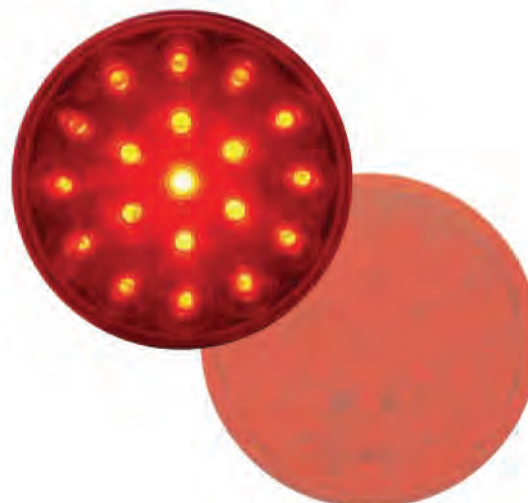

19 LED 4" S/T/T Light

Description

- 19 Super Bright LEDs
- Available in Colored or Clear Lens, Hard Wired with 3 Contact Female Plug
- Recommended Plug: Item # 34212, **2 Year Warranty**

Item Number	LEDs	Lens	Package	Pack
38091	19 Red	Red	Carded	1 Pc./Card
38091B	19 Red	Red	Bulk	1 Pc.