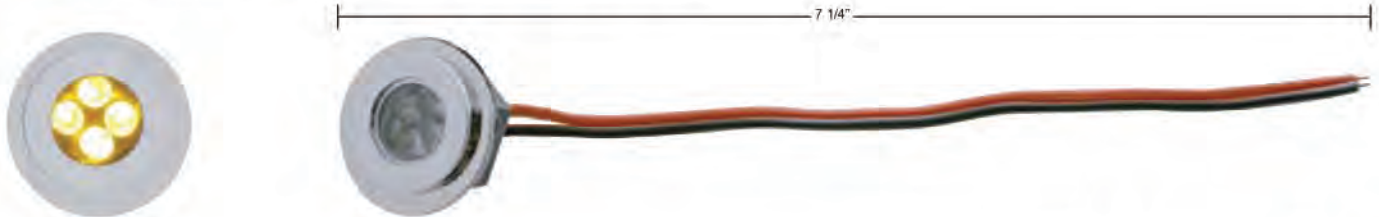

4 LED Fastener

Description

- 4 Super Bright LED Fastener, Chrome Plastic Housing, Water Resistant
- Require 3/4" Diameter Hole for Installation
- 2 Wires (Hard Wired), 6 Month Warranty

Item Number	LEDs	Color	Package	Pack
38686	4	Amber	Carded	1 Pc./Card
38687	4	Blue	Carded	1 Pc./Card
38688	4	Green	Carded	1 Pc./Card
38690	4	Red	Carded	1 Pc./Card
38691	4	White	Carded	1 Pc./Card