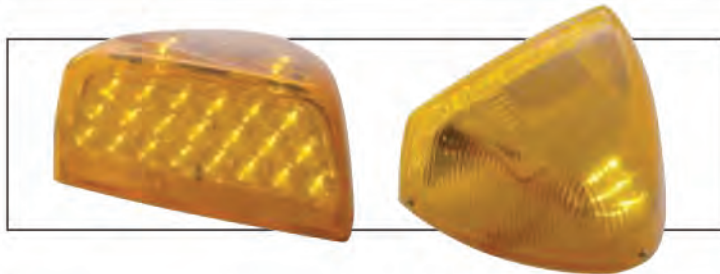

31 LED Turn Signal Light

Description

- 31 Amber LED Front Turn Signal Light for Peterbilt
- 21 LEDs on the Front, 4 LEDs on the Side and 6 LEDs on the Back
- Available in Amber or Clear Lens, **10 Year Warranty**
- **Warning: Clear Lens for Off-Road and Show Use Only**

Item Number	LEDs	Lens	Package	Pack
38550	31 Amber	Amber	Carded	1 Pc./Card
38553	31 Amber	Clear	Carded	1 Pc./Card