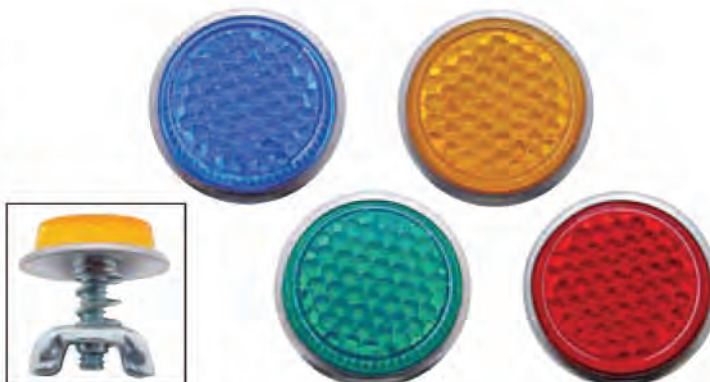

Item Number	Color	Size	Package	Pack
30695	Amber	3/4"	Carded	24 Pcs./Card
30696	Blue	3/4"	Carded	24 Pcs./Card
30698	Green	3/4"	Carded	24 Pcs./Card
30699	Red	3/4"	Carded	24 Pcs./Card