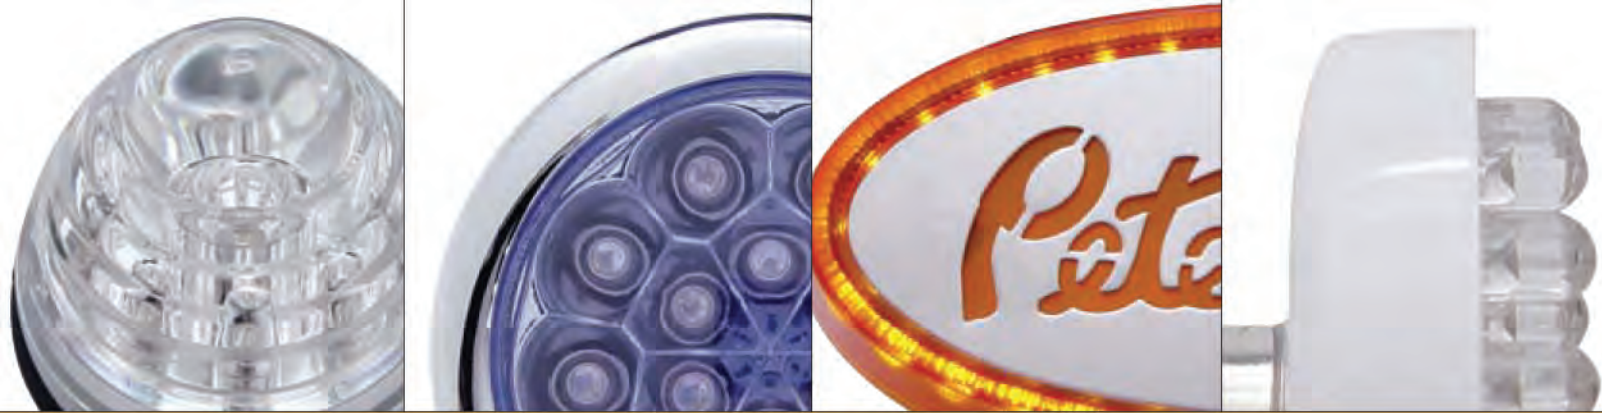

LED Accessory/Interior Light/Bulb

LED Accessory/Auxiliary Light

Page

LED Flex Light	126
LED Strip Light	127
LED Mirror Light	128
LED Half-Moon Light	129

LED Emblem/Interior Light

Page

LED Kenworth Emblem Light	132
LED Peterbilt Emblem Light	133

LED Bulb

Page

LED 1157, 1156 Bulb	134
LED 3157, 3156, 912/921 Bulb	136
LED 194, 1893, 37/BP2 Bulb	137
LED 211-2 Dome Light Bulb	138

LED Specialty Dome Light

Page

LED Center Dome Light	138