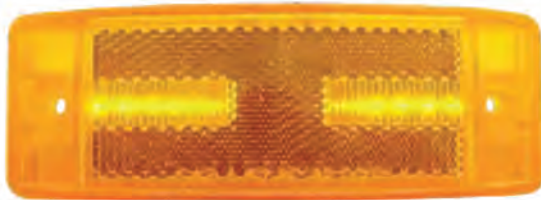

8 LED Rectangular Clearance/Marker Light

Description

- 8 LED Rectangular Clearance/Marker Light
- Reflex Lens, Hard Wired with 2 Bullet Plugs
- Recommended Plug: Item # 34203/34250, **10 Year Warranty**

Item Number	LEDs	Lens	Package	Pack
38258	8 Amber	Amber	Carded	1 Pc./Card
38258B	8 Amber	Amber	Bulk	1 Pc.
38259	8 Red	Red	Carded	1 Pc./Card
38259B	8 Red	Red	Bulk	1 Pc.
38322	8 Amber	Clear	Carded	1 Pc./Card
38322B	8 Amber	Clear	Bulk	1 Pc.
38323	8 Red	Clear	Carded	1 Pc./Card
38323B	8 Red	Clear	Bulk	1 Pc.

NEW

4 LED Rectangular Clearance/Marker Light - Reflector

Description

- 4 LED Rectangular Clearance/Marker Light with Reflector
- Available with 4 Amber LEDs or 4 Red LEDs with Colored or Clear Lens
- Mounting Base: Item # 30919/33004/33006, **10 Year Warranty**

Item Number	LEDs	Lens	Package	Pack
39463	4 Amber	Amber	Carded	1 Pc./Card
39463B	4 Amber	Amber	Bulk	1 Pc.
39464	4 Red	Red	Carded	1 Pc./Card
39464B	4 Red	Red	Bulk	1 Pc.
39465	4 Amber	Clear	Carded	1 Pc./Card
39465B	4 Amber	Clear	Bulk	1 Pc.
39466	4 Red	Clear	Carded	1 Pc./Card
39466B	4 Red	Clear	Bulk	1 Pc.

12 LED Rectangular Clearance/Marker Light

Description

- 12 LED Rectangular Clearance/Marker Light
- Available with 12 Amber LEDs or 12 Red LEDs with Colored or Clear Lens
- Mounting Base: Item # 30919/33004/33006, **10 Year Warranty**

Item Number	LEDs	Lens	Package	Pack
38161	12 Amber	Amber	Carded	1 Pc./Card
38161B	12 Amber	Amber	Bulk	1 Pc.
38162	12 Red	Red	Carded	1 Pc./Card
38162B	12 Red	Red	Bulk	1 Pc.
38212	12 Amber	Clear	Carded	1 Pc./Card
38212B	12 Amber	Clear	Bulk	1 Pc.
38213	12 Red	Clear	Carded	1 Pc./Card
38213B	12 Red	Clear	Bulk	1 Pc.