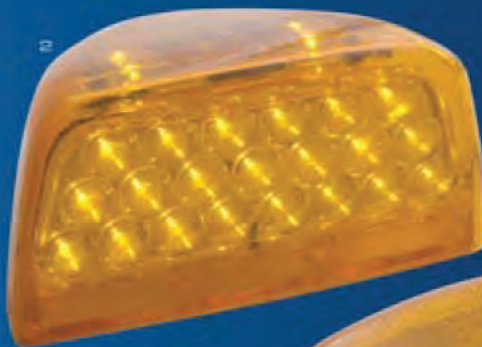

See our complete line of LEDs accessories at

www.uapac.com

To purchase, please visit your local chrome shop

LED Cab Light

© 2005 United Pacific Industries, Inc. All rights reserved.

2

1

3

1: #38548 - 37 Amber LED Peterbilt Front Turn Signal Light

2: #38550 - 31 Amber LED Peterbilt Front Turn Signal Light

3: #38928 - 19 Amber LED Freightliner P/T/C Light

LED Turn Signal Light

See our complete line of LEDs and chrome accessories at www.uapac.com
To purchase, please visit your local chrome shop

© 2007 United Pacific Industries, Inc. All rights reserved.