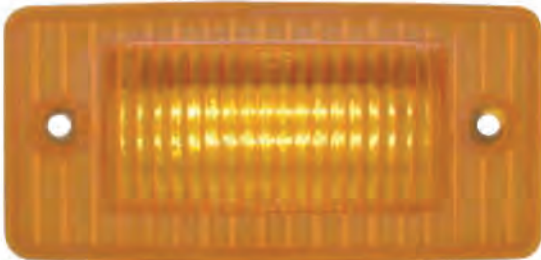

NEW

8 LED Freightliner Cab Light - Reflector

Description

- 8 LED Freightliner Cab Light with Reflector
- Hard Wired with Two .180 Bullet Plugs, **10 Year Warranty**

Item Number	LEDs	Lens	Package	Pack
39486	8 Amber	Amber	Carded	1 Pc./Card
39486B	8 Amber	Amber	Bulk	1 Pc.
39487	8 Amber	Clear	Carded	1 Pc./Card
39487B	8 Amber	Clear	Bulk	1 Pc.

NEW

12 LED Freightliner Cab Light

Description

- Freightliner Cab Light with 12 Super Bright LEDs
- Hard Wired with Two .180 Bullet Plugs, **10 Year Warranty**

Item Number	LEDs	Lens	Package	Pack
38019	12 Amber	Amber	Carded	1 Pc./Card
38019B	12 Amber	Amber	Bulk	1 Pc.
38020	12 Amber	Clear	Carded	1 Pc./Card
38020B	12 Amber	Clear	Bulk	1 Pc.

5 LED Freightliner Cab Light

Description

- Freightliner Cab Light with 5 Super Bright LEDs
- Hard Wired with Two .180 Bullet Plugs, **10 Year Warranty**

Item Number	LEDs	Lens	Package	Pack
38027	5 Amber	Amber	Carded	1 Pc./Card
38027B	5 Amber	Amber	Bulk	1 Pc.
38026	5 Amber	Clear	Carded	1 Pc./Card
38026B	5 Amber	Clear	Bulk	1 Pc.