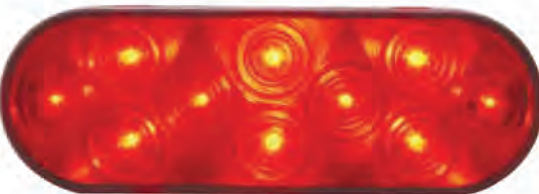

10 LED Oval S/T/T & P/T/C Light - Plug

Description

- 10 LED Oval S/T/T or P/T/C Light
- Available with Colored or Clear Lens, Hard Wired with 3 Contact Female Plug
- Recommended Plug: Item # 34212, **10 Year Warranty**

Item Number	LEDs	Lens	Package	Pack
38774	10 Red	Red	Carded	1 Pc./Card
38774B	10 Red	Red	Bulk	1 Pc.
38775	10 Amber	Amber	Carded	1 Pc./Card
38775B	10 Amber	Amber	Bulk	1 Pc.
38776	10 Red	Clear	Carded	1 Pc./Card
38776B	10 Red	Clear	Bulk	1 Pc.
38777	10 Amber	Clear	Carded	1 Pc./Card
38777B	10 Amber	Clear	Bulk	1 Pc.

NEW