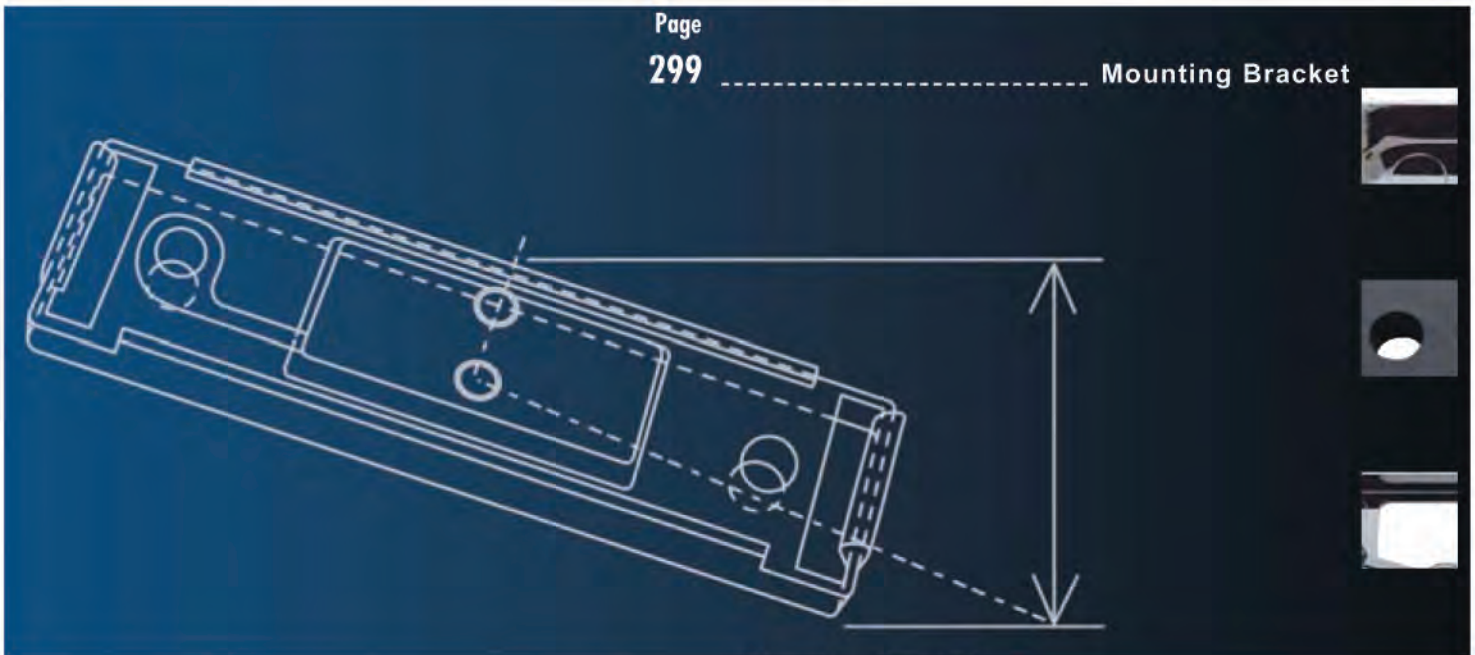

Mounting Bracket

Description

- Mounting Bracket for Rectangular Clearance/Marker Light
- Available in 3 different Colors

Item Number	Description	Package	Pack
33006P	Black	Carded	1 Pc./Card
33006	Black	Bulk	1 Pc.
30919P	Chrome	Carded	1 Pc./Card
30919	Chrome	Bulk	1 Pc.
33004P	Gray	Carded	1 Pc./Card
33004	Gray	Bulk	1 Pc.