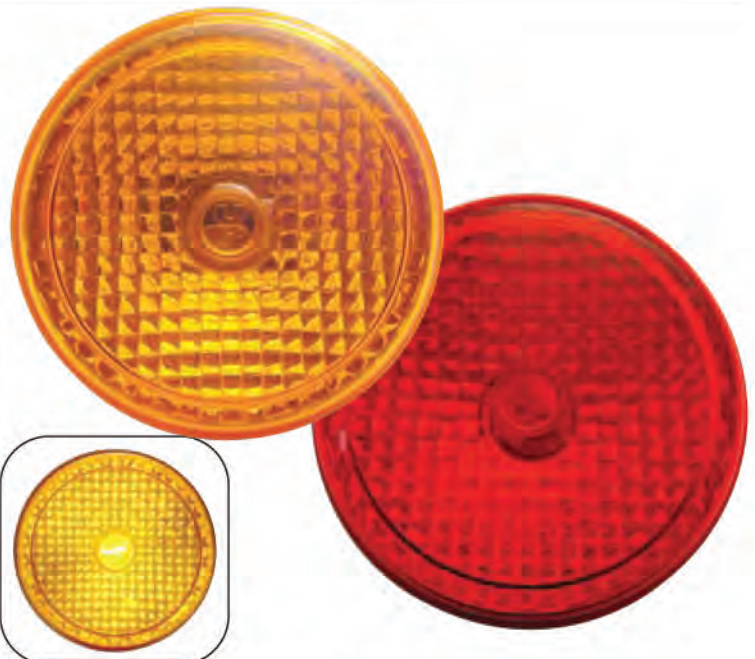

4" Crystal S/T/T & P/T/C Light

Description

- Incandescent 4" Crystal S/T/T or P/T/C Light with 3 Contact Female Terminal
- Multi-Faceted Reflective Surface Produces Multiple Points of Peak Illumination
- **Recommended Plug: Item # 34212**

Item Number	Description	Package	Pack
33551	Red	Carded	1 Pc./Card
33551B	Red	Bulk	1 Pc.
33549	Amber	Carded	1 Pc./Card
33549B	Amber	Bulk	1 Pc.