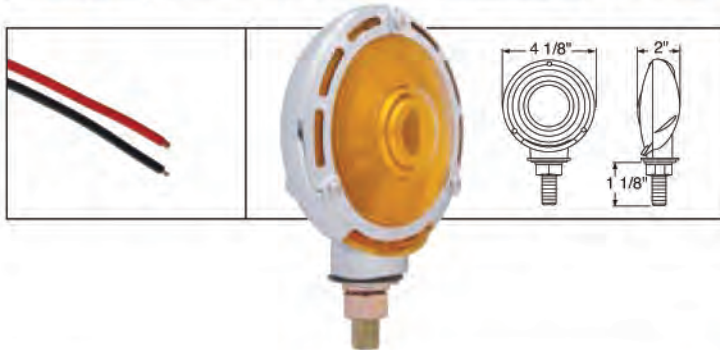

Red Lens

Item Number	Description	Package	Pack
33104	Bezel (32108 x 1)	Carded	1 Pc./Card
33125	Bezel w/ Visor (32109 x 1)	Carded	1 Pc./Card
33126	Bezel w/ Visor (32110 x 1)	Carded	1 Pc./Card