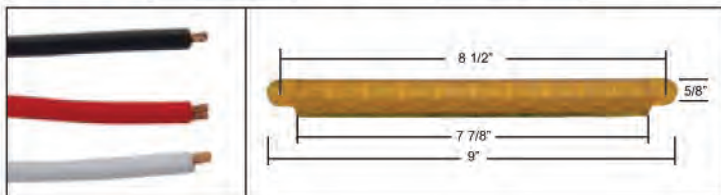

10 LED 9" S/T/T & P/T/C Light Bar - Flush Mount

Description

- 10 LED 9" S/T/T & P/T/C Light Bar
- Available in Red or Amber LEDs with Colored or Clear Lens
- 3 Wires, Approximate Size: 9" L x 5/8" W
- Mounting Holes Approximately 8 1/2" Apart, **10 Year Warranty**

Item Number	LEDs	Lens	Package	Pack
38942B	10 Amber	Amber	Bulk	1 Pc.
38943B	10 Red	Red	Bulk	1 Pc.
38944B	10 Amber	Clear	Bulk	1 Pc.
38945B	10 Red	Clear	Bulk	1 Pc.