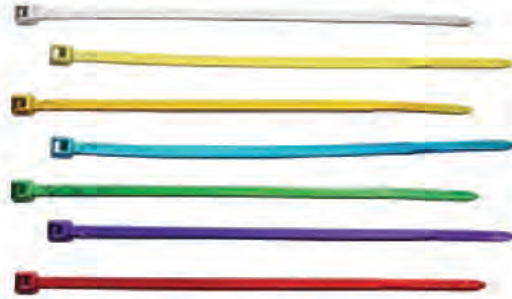

4" Cable Ties

Description

- 4" Plastic Cable Ties
- Available in 7 Different Colors

Item Number	Description	Package	Pack
90301	Chrome	Hang Packed	10 Pcs./Pack
90302	Gold	Hang Packed	10 Pcs./Pack
90303	Brass	Hang Packed	10 Pcs./Pack
90304	Blue	Hang Packed	10 Pcs./Pack
90305	Green	Hang Packed	10 Pcs./Pack
90306	Purple	Hang Packed	10 Pcs./Pack
90307	Red	Hang Packed	10 Pcs./Pack