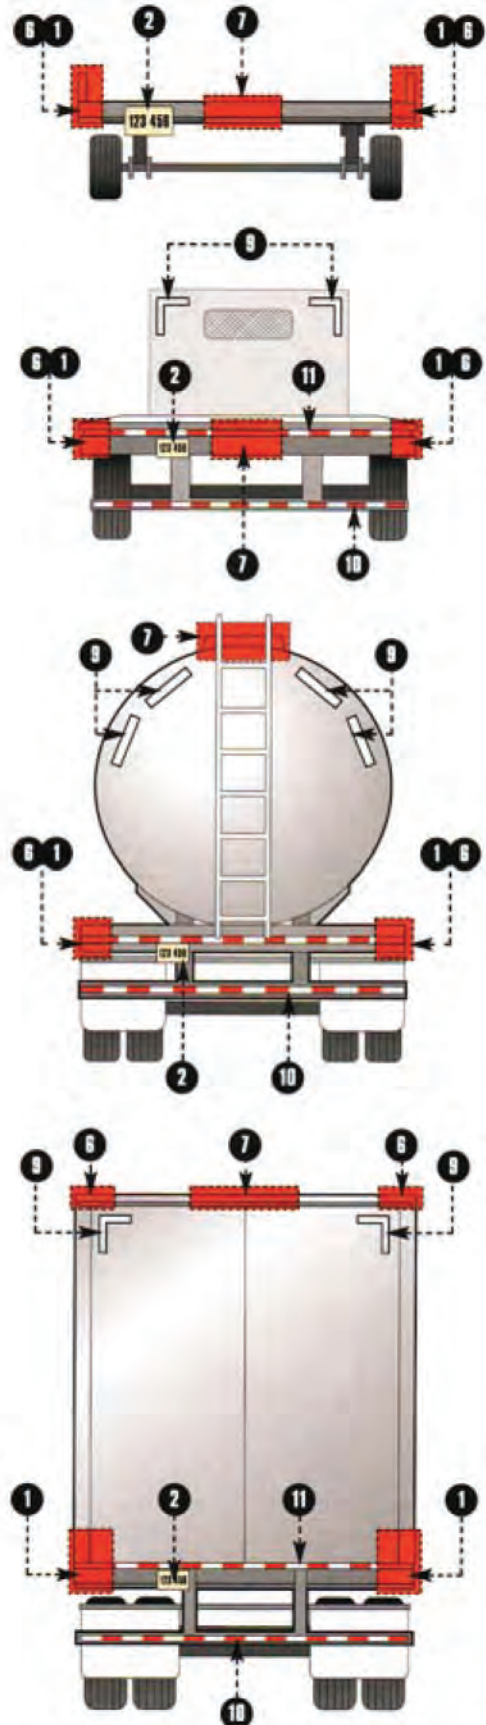

ADDITIONAL EQUIPMENT FOR TRAILERS EXCEEDING THE FOLLOWING PARAMETERS

Length 9.1m (30 ft.) or longer

DESCRIPTION				MANDATORY REQUIREMENTS			
Area	Equipment	SAE Lens Coding	Functional Purpose	Quantity	Color	Location	Height mm(in.) from the ground
5	Intermediate Side Marker Lamps	(P2 or P3)	Indicate presence of a long vehicle	Minimum 2	Yellow	Each side near center facing sideward	380 (15) minimum
	Intermediate Side Reflex Reflectors	(A)	Indicate presence of a long vehicle	Minimum 2	Yellow	Each side near center facing sideward	380-1530 (15-60)

Width 2032mm (80 in.) or wider

DESCRIPTION			MANDATORY REQUIREMENTS				
Area	Equipment	SAE Lens Coding	Functional Purpose	Quantity	Color	Location	Height
6	Rear Clearance Lamps *photometrically certified at installation angle	(P2, PC* or P3, PC2*)	Show vehicle's width MAY NOT be combined with tail lamps	Minimum 2	Red	At widest point - symmetrical on the rear or near the rear facing rearward	As high as practicable may be lower only if ID lamps are at the top
7	Rear Identification (ID) Lamps	(P2 or P3)	Indicate presence of a wide vehicle	Exactly 3	Red	On the rear - center horizontally spaced 150mm (6 in.) to 300mm (12 in.) apart facing rearward	At the top - may be lower if door header narrower than 25mm
8	Front Clearance Lamps *photometrically certified at installation angle	(P2, PC* or P3, PC2*)	Show vehicle's width	Minimum 2	Yellow	At widest point - symmetrical on the front or near the front facing forward	As high as practicable

Width 2032mm (80 in.) or wider AND GVWR 4536 kg (10,000 lb.) or more

DESCRIPTION		MANDATORY REQUIREMENTS					
Area	Conspicuity Treatment	DOT Coding	Quantity	Color	Location	Height	Options
9	Rear Upper Body Markings	DOT-C DOT-C2 DOT-C3 DOT-C4	Exactly 2 pairs of 300mm long strips	White	On the rear upper corners facing rearward	At the top	Reflex reflectors may not be required if they are replaced in their required location with conspicuity treatment. Optional in Canada: Rear lower body and side conspicuity treatment may also be solid white, solid yellow, or white and yellow.
10	Bumper Bar Marking		Continuous	Red/White	On the rear bumper bar's horizontal element full width - facing rearward	No requirement	
11	Rear Lower Body Marking		Continuous	Red/White (see options)	On the rear full width of the vehicle facing rearward	As horizontal as practicable and as close as practicable to the range of 375 to 1525mm from the ground	
12	Side Marking		(see location)	Red/White (see options)	Each side - facing sideward continuous, or evenly spaced over minimum of 50% of length starts and ends as close to the front and rear of the vehicle as practicable	As horizontal as practicable and as close as practicable to the range of 375 to 1525mm from the ground	

NOTE: The edge of red conspicuity tape shall not be closer than 75 mm to the edge of any amber lamp and the edge of white conspicuity tape shall not be closer than 75 mm to the edge of any lamp

Trailer Equipment Location Requirements