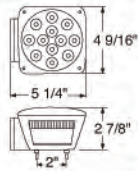

LED Submersible Combination Light

Description

- Submersible Combination Light with 12 Red LEDs + 4 Red LEDs (Side Marker) + 4 White LEDs (License Illuminator)
- Rear Clearance Light for Over 80" Wide Application
- 3 Wires (White = Ground, Green = Stop/Turn, Brown = Tail/Marker/License)
- **10 Year Warranty**

Item Number	LEDs	License Light	Package	Pack
38310	12+4 Red	No	Bulk	1 Pc.
38311	12+4 Red/ 4 White	Yes	Bulk	1 Pc.