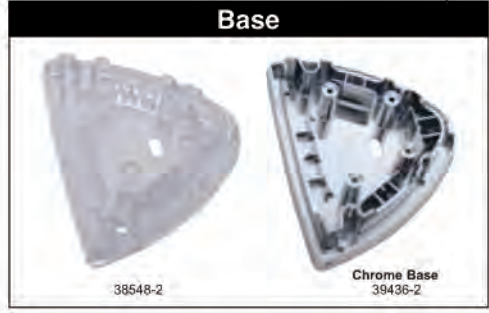

**Recommended Accessories**

**Peterbilt Headlight Turn Signal Cover**

Description  
 - Chrome Plastic Peterbilt Headlight Turn Signal Cover  
 - Fits UP Item # 38550 and 38553 Only

Item Number	Description	Package	Pack
34061	Turn Signal Cover w/ Visor	Carded	1 Pc./Card
34062	Turn Signal Cover w/o Visor	Carded	1 Pc./Card