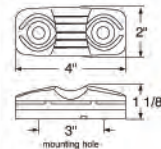

16 LED Rectangular Clearance/Marker Light - 1 Wire

Description

- Rectangular Clearance/Marker Light with 16 LEDs
- Hard Wired with One .180 Bullet Plug (Self Grounding)
- Recommended Plug: Item # 34250, **10 Year Warranty**

Item Number	LEDs	Lens	Wire	Pack
38191	16 Amber	Amber	1 Wire	1 Pc./Card
38191B	16 Amber	Amber	1 Wire	1 Pc./Bulk
38192	16 Red	Red	1 Wire	1 Pc./Card
38192B	16 Red	Red	1 Wire	1 Pc./Bulk
38327	16 Amber	Clear	1 Wire	1 Pc./Card
38327B	16 Amber	Clear	1 Wire	1 Pc./Bulk
38328	16 Red	Clear	1 Wire	1 Pc./Card
38328B	16 Red	Clear	1 Wire	1 Pc./Bulk