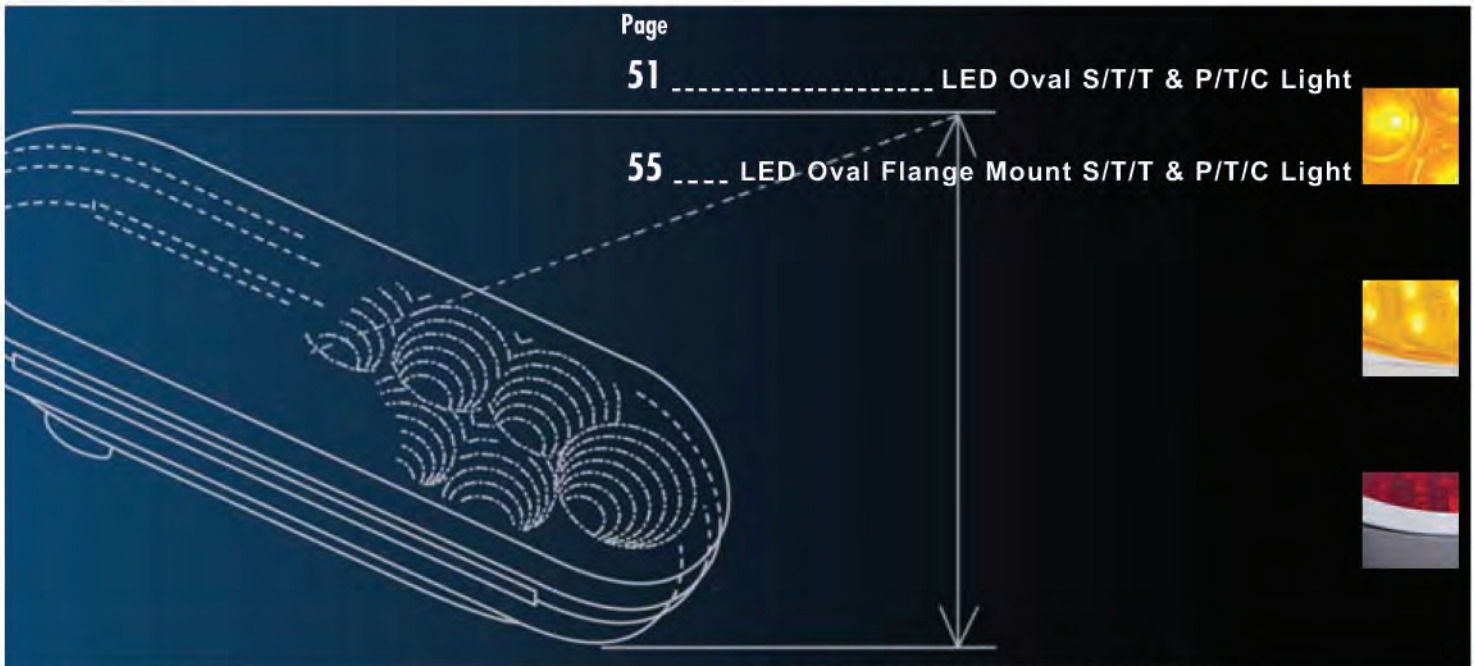

Page

51

LED Oval S/T/T & P/T/C Light

55

LED Oval Flange Mount S/T/T & P/T/C Light