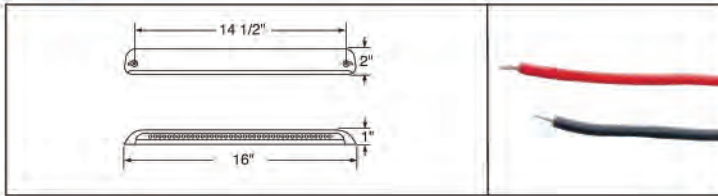

NEW

39 LED Auxiliary Strip Light (16" L x 2" W x 1" H)

Description

- 39 Super Bright LED Strip Light, Chrome Plastic Housing, Interior Applications
- 2 Wires, Tape or Screw Mount, Double Sided Tape on Back, 6 Month Warranty