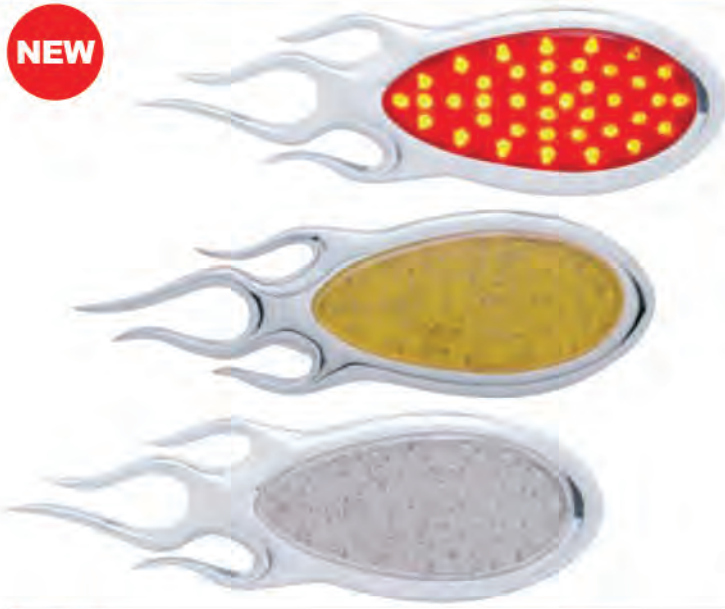

"Inferno" S/T/T & P/T/C Light

**NEW**

**39 LED "Inferno" S/T/T & P/T/C Light**

Description

- 39 LED "Inferno" S/T/T & P/T/C Light with Chrome Bezel
- Fits United Pacific Universal Light Cutouts, Available in Colored or Clear Lens
- Hard Wired with Three .180 Bullet Plug, Mounting Studs Approx. 5" Apart
- "Inferno" Bezel Available Separately: Item # 34025B
- 10 Year Limited Warranty\*