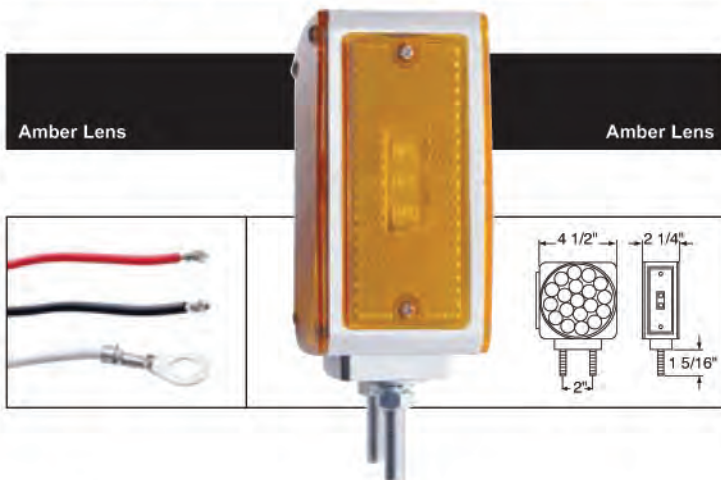

LED Square Double Face Turn Signal Light - Double Stud

Description

- Square Turn Signal Light with 21 x 2 Amber LEDs + 3 Amber LEDs (Side Marker), Universal Design Fits Both Driver and Passenger Side
- Chrome Housing, Double Stud Mounting, All Amber LEDs
- 3 Wires (1 Wire with Ring Terminal), **10 Year Warranty**

Item Number	LEDs	Lens	Package	Pack
38710	21x2 Amber/ 3 Amber	Amber Lens	Carded	1 Pc./Card
38710B	21x2 Amber/ 3 Amber	Amber Lens	Bulk	1 Pc.
38712	21x2 Amber/ 3 Amber	Clear Lens	Carded	1 Pc./Card
38712B	21x2 Amber/ 3 Amber	Clear Lens	Bulk	1 Pc.