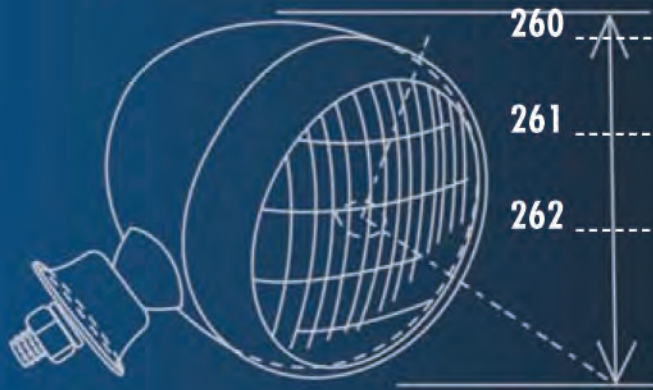

Page

259

Driving Light

Work Light

Teardrop Spot Light

Fog Light