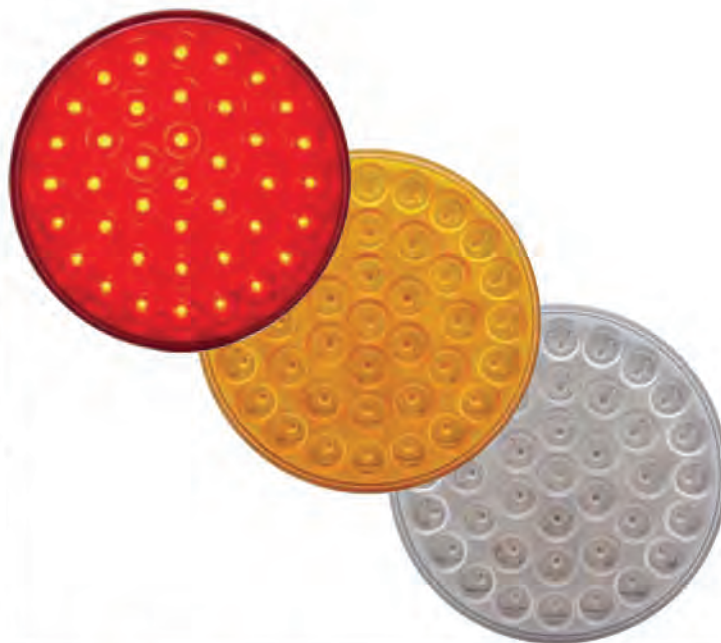

39 LED 4" S/T/T & P/T/C Light

Description

- 39 LED S/T/T & P/T/C Light
- Available in Colored or Clear Lens, with 3 Pin Male Terminal
- Recommended Plug: Item # 34238/34236, **10 Year Warranty**

Item Number	LEDs	Lens	Package	Pack
38069	39 Red	Red	Carded	1 Pc./Card
38069B	39 Red	Red	Bulk	1 Pc.
38068	39 Amber	Amber	Carded	1 Pc./Card
38068B	39 Amber	Amber	Bulk	1 Pc.
38067	39 Red	Clear	Carded	1 Pc./Card
38067B	39 Red	Clear	Bulk	1 Pc.
38066	39 Amber	Clear	Carded	1 Pc./Card
38066B	39 Amber	Clear	Bulk	1 Pc.