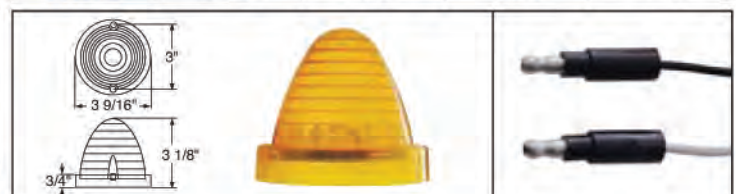

13 LED Cab Light - Beehive/Truck-Lite Style

Description

- Round Cab Light With 13 LEDs, Truck-Lite Style Lens
- Fully Sealed, Fits Existing Light Housing
- Hard Wired with Two .180 Bullet Plugs, **10 Year Warranty**

Item Number	LEDs	Lens	Package	Pack
38278	13 Amber	Amber	Carded	1 Pc./Card
38278B	13 Amber	Amber	Bulk	1 Pc.
38696	13 Red	Red	Carded	1 Pc./Card
38696B	13 Red	Red	Bulk	1 Pc.
38279	13 Amber	Clear	Carded	1 Pc./Card
38279B	13 Amber	Clear	Bulk	1 Pc.
38697	13 Red	Clear	Carded	1 Pc./Card
38697B	13 Red	Clear	Bulk	1 Pc.