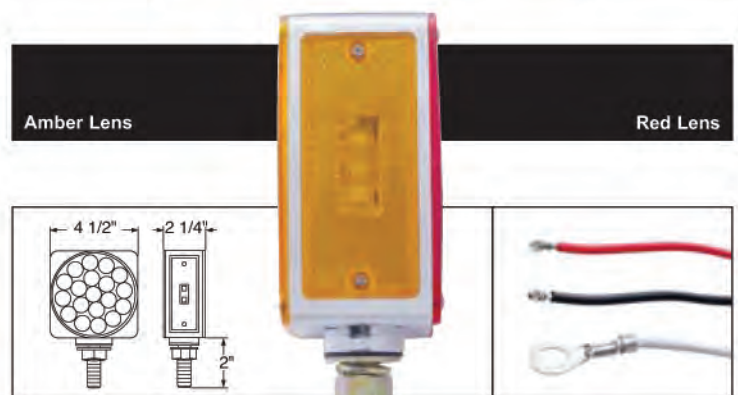

Item Number	LEDs	Description	Package	Pack
38701	21+3 Amber/ 21 Red	Driver/ Color Lens	Carded	1 Pc./Card
38702	21+3 Amber/ 21 Red	Passenger/ Color Lens	Carded	1 Pc./Card
38705	21+3 Amber/ 21 Red	Driver/ Clear Lens	Carded	1 Pc./Card
38706	21+3 Amber/ 21 Red	Passenger/ Clear Lens	Carded	1 Pc./Card