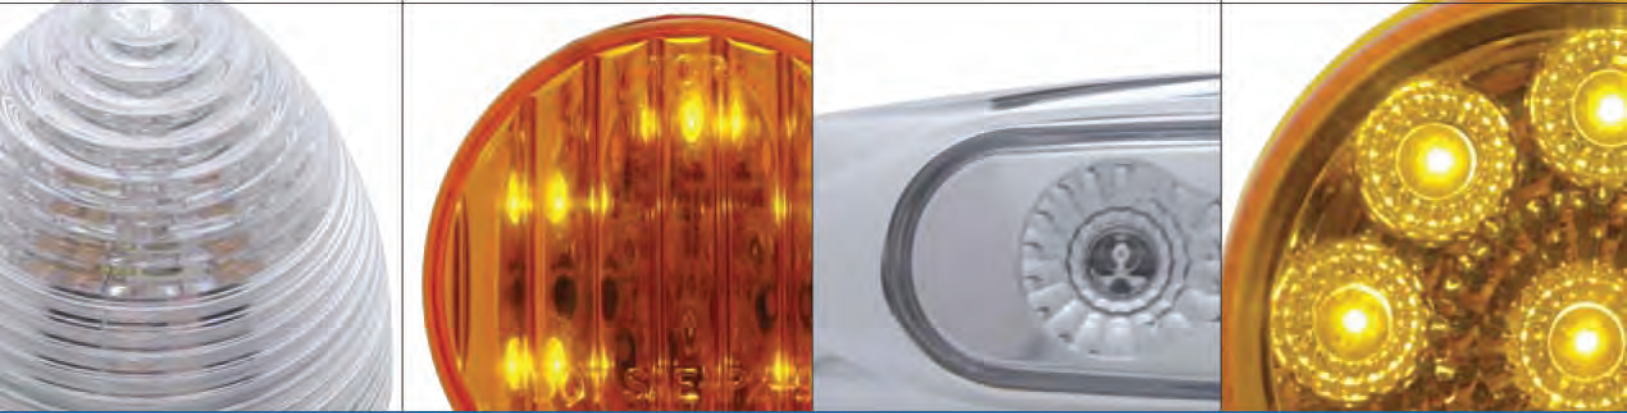

## UNITED PACIFIC CHROME PLATING

United Pacific's commitment to quality led United Pacific to invest in its own chrome plating facility. With one chrome plating line fully operational and another in construction, the chrome plating plant will ensure that United Pacific products meet our strict quality control standards. Better products mean better sales for United Pacific customers.

# "MIRROR LIGHT BEZEL"

Quality.

Innovation.

Design.