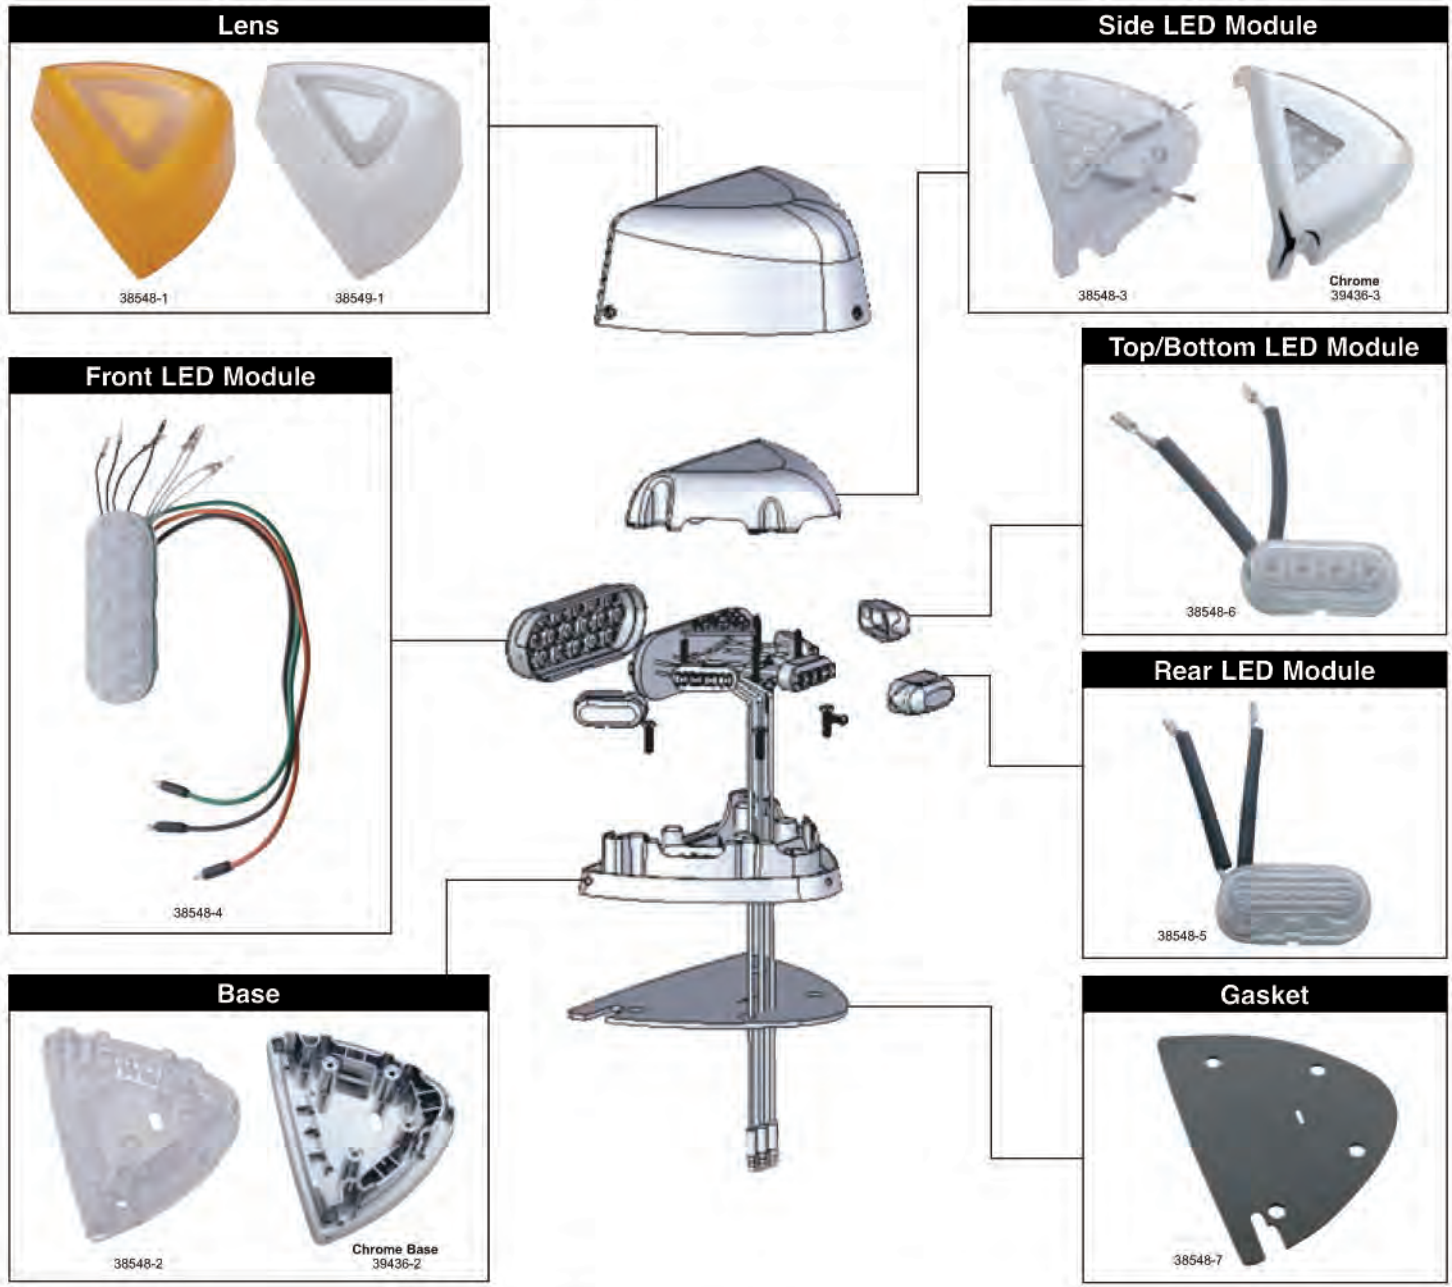

37 LED Turn Signal Light Component Diagram
Applicable to Item # 38548/38549/39436/39437

Recommended Accessories

Peterbilt Headlight Turn Signal Cover

Description

- Chrome Plastic Peterbilt Headlight Turn Signal Cover
- Fits 38550/38553

Item Number	Description	Package	Pack
34061	Turn Signal Cover w/ Visor	Carded	1 Pc./Card
34062	Turn Signal Cover w/o Visor	Carded	1 Pc./Card

Peterbilt Low Profile Headlight Turn Signal Cover

Description

- Chrome Plastic Peterbilt Low Profile Headlight Turn Signal Cover
- Fits 38548/38549 Only

Item Number	Description	Package	Pack
34067	Turn Signal Cover w/ Visor	Carded	1 Pc./Card
34068	Turn Signal Cover w/o Visor	Carded	1 Pc./Card