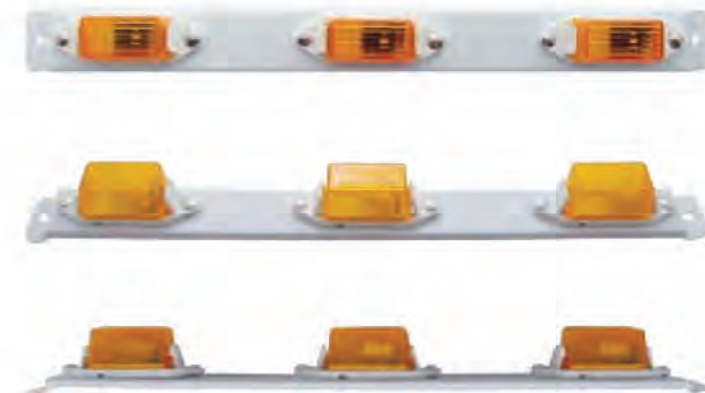

Mini Light Bar

Description

- Identification Bar Light for over 80° Applications
- Designed for Installation with Minimal Space Requirement
- Steel Bar is Powder Coated in White Finish with Three Lights
- Mounts on 14 3/8" Centers
- Grounds through Mounting Screw
- Pre-Wired Light Bar for Easy Installation

Item Number	Description	Package	Pack
31076	Amber	Bulk	1 Pc.
31077	Red	Bulk	1 Pc.