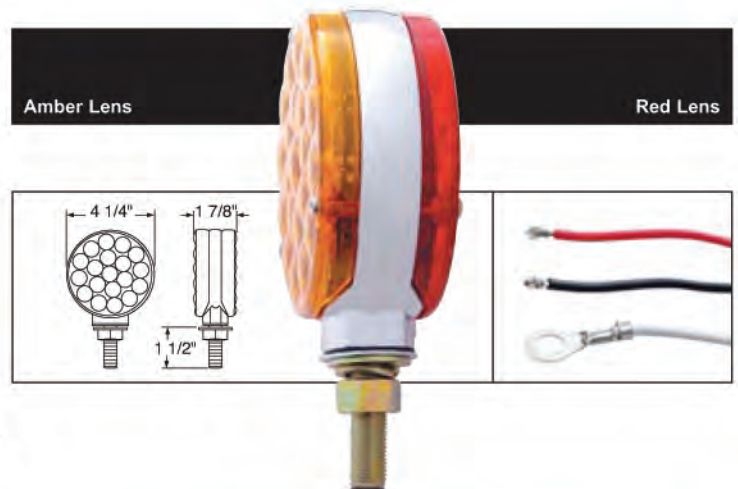

LED Double Face Turn Signal Light - Bubble Lens

Description

- 21 Amber/21 Red LED Double Face Turn Signal Light
- Unique Bubble Lens Design, Heavy Duty Chrome Housing, Stud Mounting
- 3 Wires (1 Wire with Ring Terminal), **10 Year Warranty**

Item Number	LEDs	Lens	Package	Pack
38103	21 Amber/ 21 Red	Amber Lens/ Red Lens	Carded	1 Pc./Card
38103B	21 Amber/ 21 Red	Amber Lens/ Red Lens	Bulk	1 Pc.
38123	21 Amber/ 21 Red	Clear Lens/ Clear Lens	Carded	1 Pc./Card
38123B	21 Amber/ 21 Red	Clear Lens/ Clear Lens	Bulk	1 Pc.