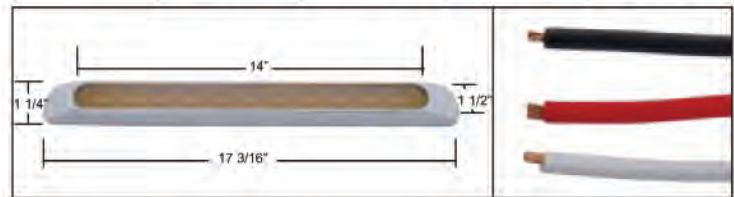

NEW

39251

39250

39252

11 LED S/T/T & P/T/C Light Bar - Chrome Bezel

Description

- 11 LED S/T/T & P/T/C Light Bar with Chrome Plastic Bezel
- Available in Red or Amber LEDs with Colored or Clear Lens
- Mounting Holes Approximately 8 1/2" Apart, Approx. 17 3/16" L x 1 1/2" W
- Chrome Bezel Available Separately: Item # 34047B
- **10 Year Limited Warranty***

Item Number	LEDs	Lens	Light	Pack
39250	11 Amber	Amber	38463B	1 Pc./Card
39251	11 Red	Red	38469B	1 Pc./Card
39252	11 Amber	Clear	38464B	1 Pc./Card
39253	11 Red	Clear	38470B	1 Pc./Card

11 LED Stop, Turn & Tail (Item # 38463, 38464, 38469, 38470)

- 3 Wires

- White Wire = Ground
- Black Wire = Tail
- Red Wire = Stop

11 LED Clearance, Sidemarkers & Identification (Item # 38471B & 38472B)

- 4 Wires

- White Wire = Ground
- Brown Wire = Clearance/Identification (All LED Lit)
- Green Wire = Right Turn Signal
- Yellow Wire = Left Turn Signal

38463

38470

11 LED 17" S/T/T & P/T/C Light Bar

Description

- 11 LED S/T/T & P/T/C Light Bar, 17" L x 1 3/8" W x 1" H
- Available in Colored or Clear Lens, Mounting Holes Approximately 16 1/8" Apart
- **10 Year Warranty**

Item Number	LEDs	Function	Lens	Pack
38463	11 Amber	P/T/C	Amber	1 Pc./Card
38463B	11 Amber	P/T/C	Amber	Bulk
38464	11 Amber	P/T/C	Clear	1 Pc./Card
38464B	11 Amber	P/T/C	Clear	Bulk
38469	11 Red	S/T/T	Red	1 Pc./Card
38469B	11 Red	S/T/T	Red	Bulk
38470	11 Red	S/T/T	Clear	1 Pc./Card
38470B	11 Red	S/T/T	Clear	Bulk
38471B	11 Red	C/S/I	Red	Bulk
38472B	11 Red	C/S/I	Clear	Bulk

38469

Recommended Accessories

11 LED Light Bar Bezel Only

Description

- Chrome Plastic 11 LED Light Bar Bezel, Bezel Only
- Fits United Pacific LED Lights (Item # 38469, 38470, 38471, 38472)
- Double Sided Tape Mount

Item Number	Description	Package	Pack
34047B	11 LED Light Bar Only	Bulk	1 Pc.

10 LED 9" Light Bar Bezel

Description