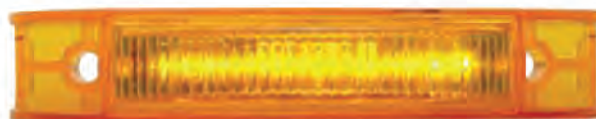

7 LED Rectangular Clearance/Marker Light

Description

- 7 LED Rectangular Clearance/Marker Light
- Available in 7 Amber LEDs or 7 Red LEDs, Hard Wired with 2 Bullet Plugs
- Recommended Plug: Item # 34203/34250, **10 Year Warranty**

Item Number	LEDs	Lens	Package	Pack
38163	7 Amber	Amber	Carded	1 Pc./Card
38163B	7 Amber	Amber	Bulk	1 Pc.
38164	7 Red	Red	Carded	1 Pc./Card
38164B	7 Red	Red	Bulk	1 Pc.
38156	7 Amber	Clear	Carded	1 Pc./Card
38156B	7 Amber	Clear	Bulk	1 Pc.
38157	7 Red	Clear	Carded	1 Pc./Card
38157B	7 Red	Clear	Bulk	1 Pc.