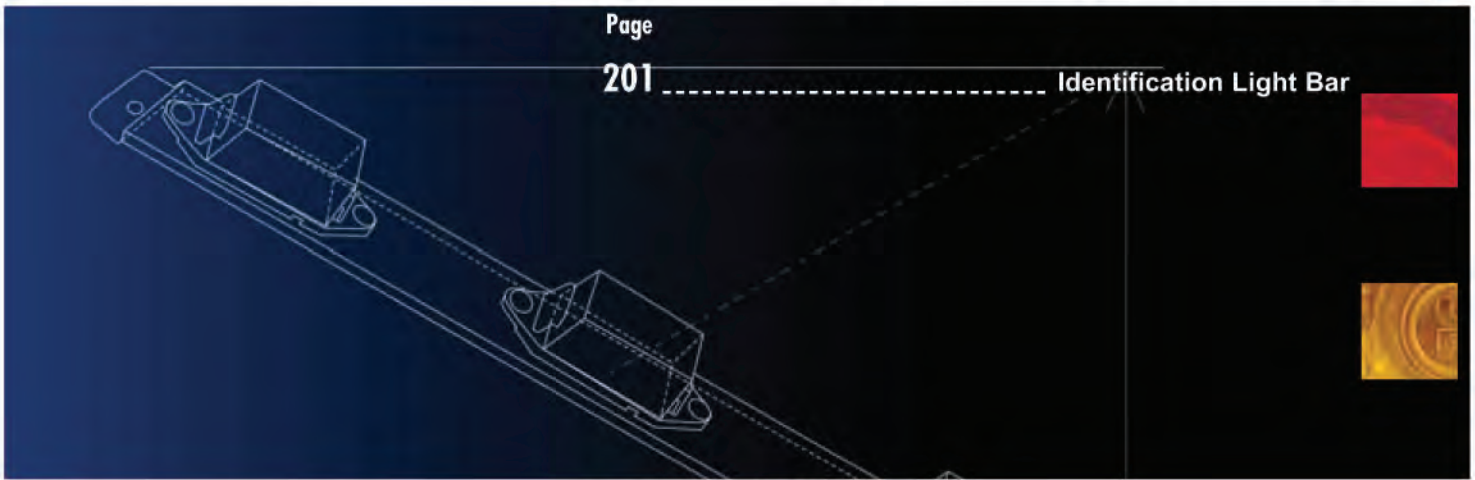

**Beehive Light Bar**

Description

- Identification Bar Light for Over 80° Applications
- Designed for Installations with Minimal Space Requirement
- Black Powder-Coated Steel Bar with Three Beehive-Style Lights Attached
- Mounts on 14 9/16" Centers
- Grounds through Mounting Hardware
- Pre-Wired Light Bar for Easy Installation