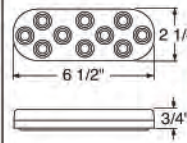

10 LED Oval S/T/T & P/T/C Light - Plug

Description

- 10 LED Oval S/T/T or P/T/C Light
- Available with Colored or Clear Lens, Hard Wired with 3 Contact Female Plug
- Recommended Plug: Item # 34212, **10 Year Warranty**

Item Number	LEDs	Lens	Package	Pack
38774	10 Red	Red	Carded	1 Pc./Card
38774B	10 Red	Red	Bulk	1 Pc.
38775	10 Amber	Amber	Carded	1 Pc./Card
38775B	10 Amber	Amber	Bulk	1 Pc.
38776	10 Red	Clear	Carded	1 Pc./Card
38776B	10 Red	Clear	Bulk	1 Pc.
38777	10 Amber	Clear	Carded	1 Pc./Card
38777B	10 Amber	Clear	Bulk	1 Pc.