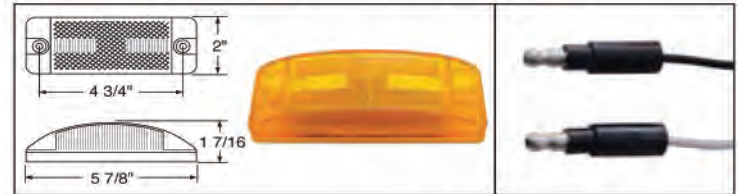

8 LED Rectangular Clearance/Marker Light

Description

- 8 LED Rectangular Clearance/Marker Light
- Reflex Lens, Hard Wired with 2 Bullet Plugs
- Recommended Plug: Item # 34203/34250, **10 Year Warranty**

Item Number	LEDs	Lens	Package	Pack
38258	8 Amber	Amber	Carded	1 Pc./Card
38258B	8 Amber	Amber	Bulk	1 Pc.
38259	8 Red	Red	Carded	1 Pc./Card
38259B	8 Red	Red	Bulk	1 Pc.
38322	8 Amber	Clear	Carded	1 Pc./Card
38322B	8 Amber	Clear	Bulk	1 Pc.
38323	8 Red	Clear	Carded	1 Pc./Card
38323B	8 Red	Clear	Bulk	1 Pc.