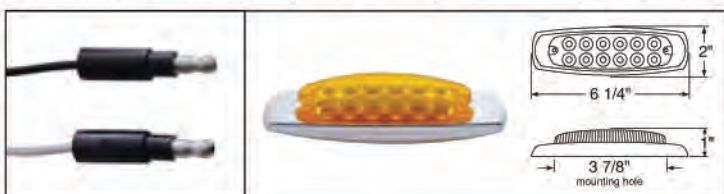

12 LED Rectangular Clearance/Marker Light - Reflector

Description

- 12 LED Peterbilt Style Rectangular Clearance/Marker Light with Reflector
- Deluxe Chrome Stainless Steel Bezel Included, Hard Wired with 2 Bullet Plugs
- Recommended Plug: Item # 34203/34250, **2 Year Warranty**

Item Number	LEDs	Lens	Package	Pack
38305	12 Amber	Amber	Carded	1 Pc./Card
38305B	12 Amber	Amber	Bulk	1 Pc.
38306	12 Red	Red	Carded	1 Pc./Card
38306B	12 Red	Red	Bulk	1 Pc.
38307	12 Amber	Clear	Carded	1 Pc./Card
38307B	12 Amber	Clear	Bulk	1 Pc.
38308	12 Red	Clear	Carded	1 Pc./Card
38308B	12 Red	Clear	Bulk	1 Pc.