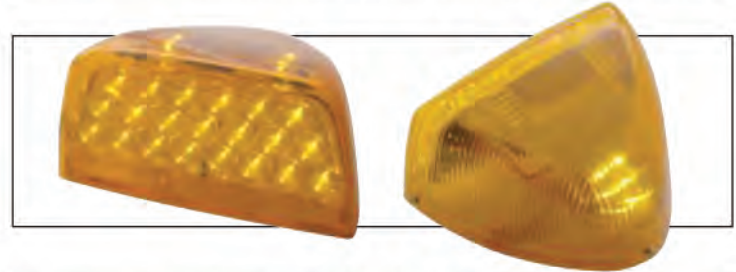

31 LED Turn Signal Light

Description

- 31 Amber LED Front Turn Signal Light for Peterbilt
- 21 LEDs on the Front, 4 LEDs on the Side and 6 LEDs on the Back
- Available in Amber or Clear Lens, **10 Year Warranty**
- **Warning: Clear Lens for Off-Road and Show Use Only**

Item Number	LEDs	Lens	Package	Pack
38550	31 Amber	Amber	Carded	1 Pc./Card
38553	31 Amber	Clear	Carded	1 Pc./Card