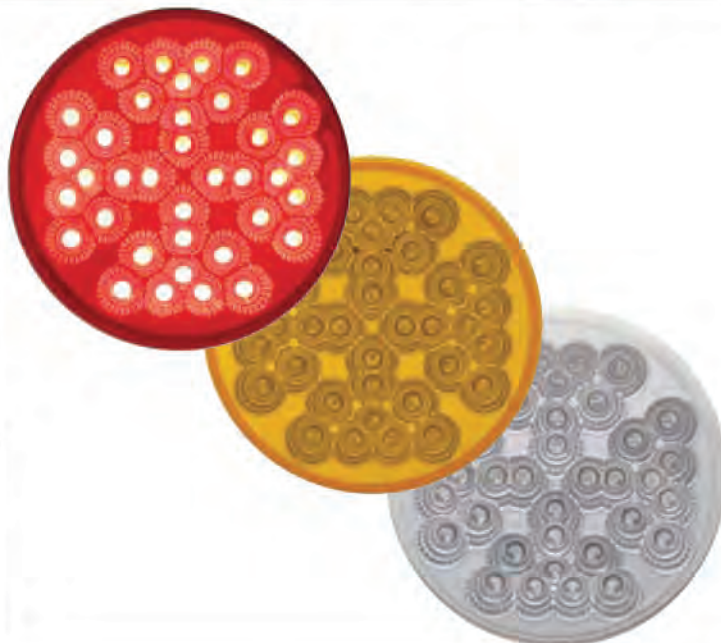

36 LED 4" S/T/T & P/T/C Light - Reflector

Description

- 36 LED S/T/T & P/T/C Light with Reflector
- Available in Colored or Clear Lens, Hard Wired with 3 Contact Female Plug
- Recommended Plug: Item # 34212, **2 Year Warranty**

Item Number	LEDs	Lens	Package	Pack
38418	36 Red	Red	Carded	1 Pc./Card
38418B	36 Red	Red	Bulk	1 Pc.
38419	36 Amber	Amber	Carded	1 Pc./Card
38419B	36 Amber	Amber	Bulk	1 Pc.
38416	36 Red	Clear	Carded	1 Pc./Card
38416B	36 Red	Clear	Bulk	1 Pc.
38417	36 Amber	Clear	Carded	1 Pc./Card
38417B	36 Amber	Clear	Bulk	1 Pc.