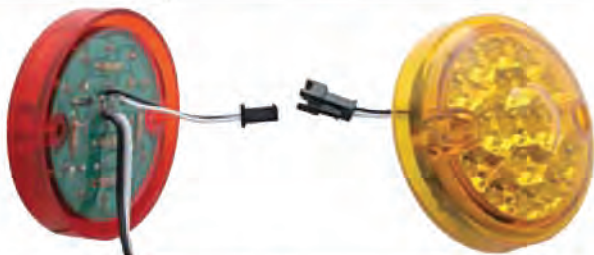

15 LED 3" Reflector Double Face Light - Light Only

Description

- Double Face Reflector 15 LED 3" Auxiliary Light, Light Only
- Available with Colored or Clear Lens
- Amber Light (Item # 39386B & 39388B) will Only Function when Connected to Red Light (Item # 39387B & 39389B)
- For Auxiliary/Utility Light Applications, 2 Wires (Hard Wired), 10 Year Warranty

Item Number	LEDs	Lens	Function	Pack
39386B	15 Amber	Amber	Single	1 Pc.
39387B	15 Red	Red	Single	1 Pc.
39388B	15 Amber	Clear	Single	1 Pc.
39389B	15 Red	Clear	Single	1 Pc.

39386B
Amber