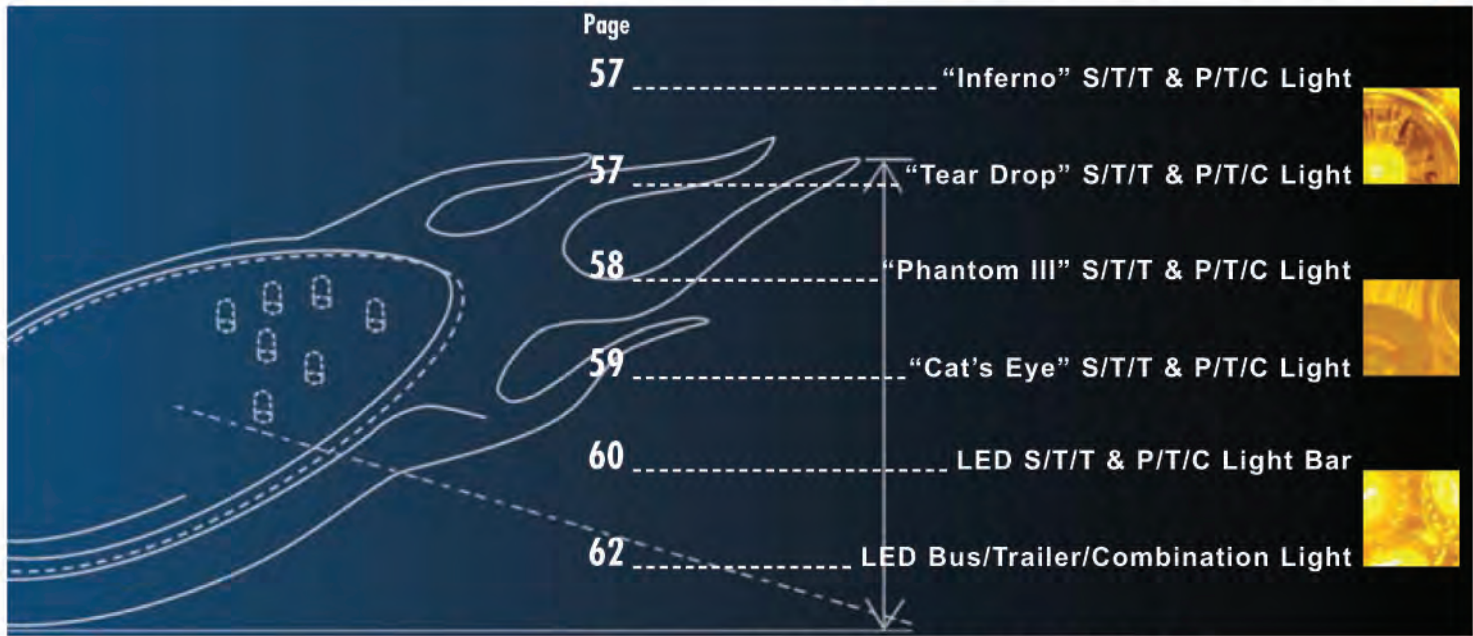

"Inferno" S/T/T & P/T/C Light

**NEW**

**39 LED "Inferno" S/T/T & P/T/C Light**

Description

- 39 LED "Inferno" S/T/T & P/T/C Light with Chrome Bezel
- Fits United Pacific Universal Light Cutouts, Available in Colored or Clear Lens
- Hard Wired with Three .180 Bullet Plug, Mounting Studs Approx. 5" Apart
- "Inferno" Bezel Available Separately: Item # 34025B
- 10 Year Limited Warranty\*